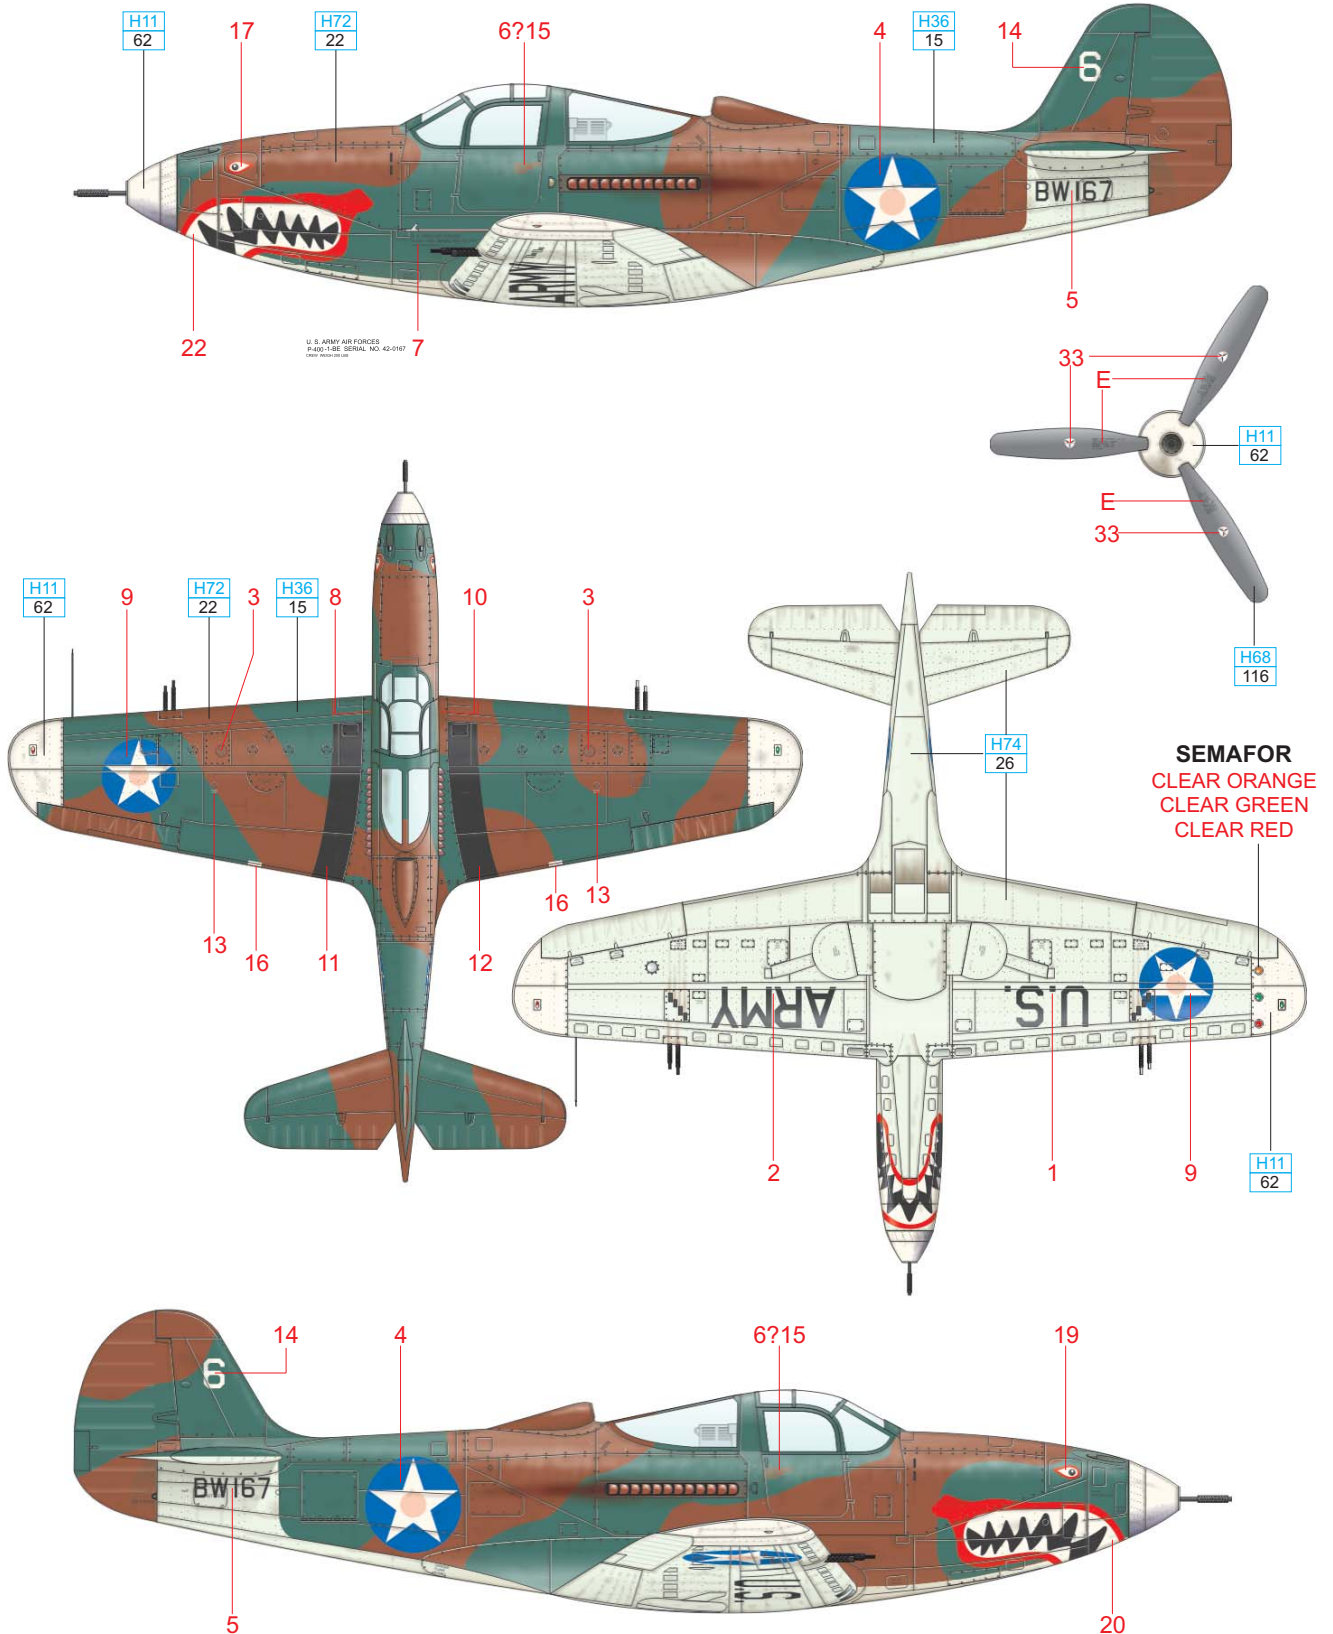

AIRACOBRA P-400

67th FS, 347th FG, 13th AF, Henderson Field, Guadalcanal, 1942,

WHITE	H11 62	SKY	H74 26	DARK EARTH	H72 22	DARK GREEN	H36 15	DARK GREY	H68 116