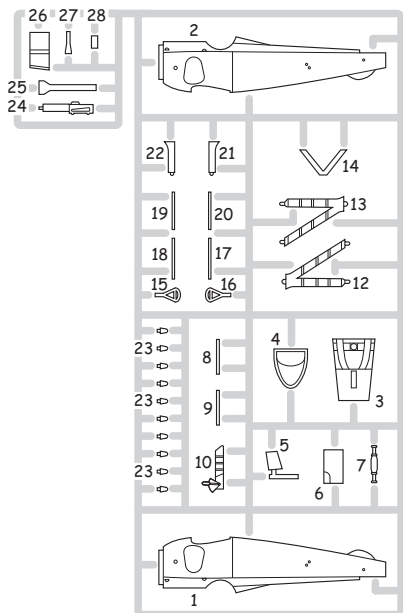

## PLASTIC PARTS

A>

B>

### CP - CLEAR PARTS

Mr.COLOR	
C003	RED
C006	GREEN
C013	NEUTRAL GRAY
C033	FLAT BLACK
C041	RED BROWN
C043	WOOD BROWN
C073	AIRCRAFT GRAY

Mr. METAL COLOR	
MC214	DARK IRON
MC218	ALUMINIUM