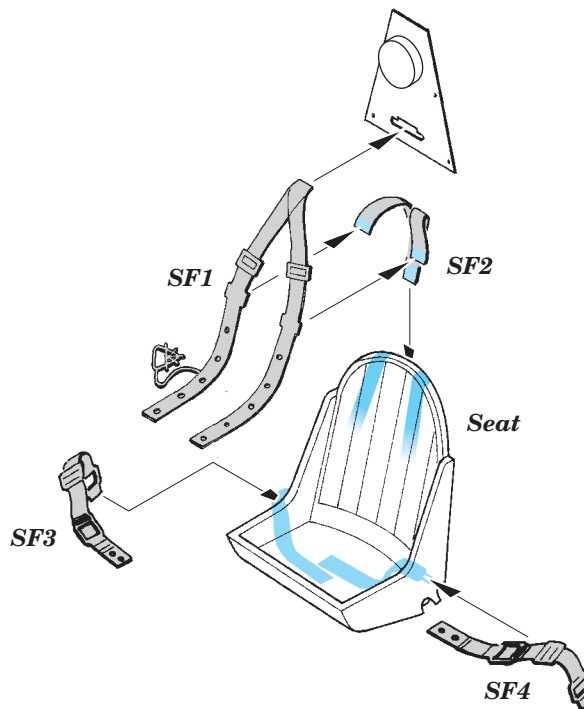

Super Fabric Seatbelts RAF early

eduard

73 025

1/72 scale detail set • sada detailů pro model 1/72

SF - Super Fabric Seatbelts

- 1. Remove SF part from the supporting paper using point tweezers.**
- 2. Put the SF part to its place.**
- 3. Fix the part using white glue.**

Note: Do not use CA glue !!!