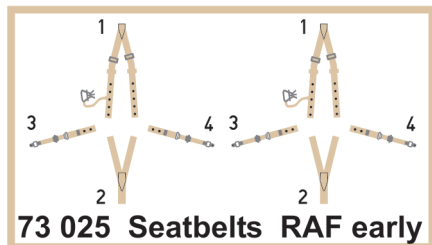

Super Fabric Seatbelts RAF early

eduard

73 025

1/72 scale detail set • sada detailů pro model 1/72

SF - Super Fabric Seatbelts

- 1. Remove SF part from the supporting paper using point tweezers.**
- 2. Put the SF part to its place.**
- 3. Fix the part using white glue.**

Note: Do not use CA glue !!!