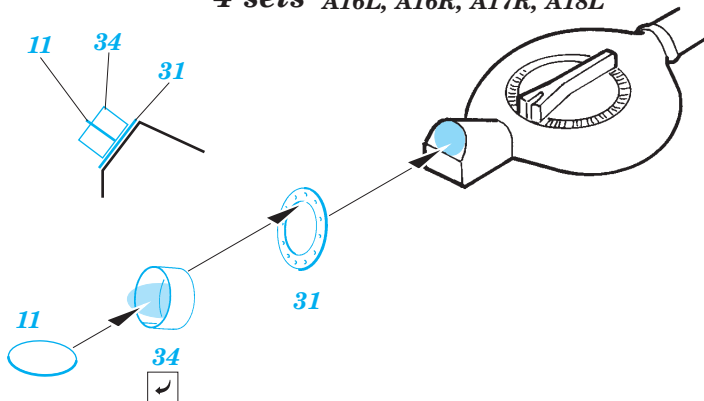

ORIGINAL KIT PARTS
PŮVODNÍ DÍLY STAVEBNICE

PHOTO-ETCHED PARTS
LEPTANÉ DÍLY

PARTS TO BE REMOVED
DÍLY K ODSTRANĚNÍ

FILL
TMELIT

4 pcs

2 sets

2 sets

4 sets

4 sets A16L, A16R, A17R, A18L

For further detail sets look for [eduard](#) 73 295 B-17E/F Flying Fortress front interior s. adhesive and B-17E/F Flying Fortress rear interior s. adhesive (not included in this set)