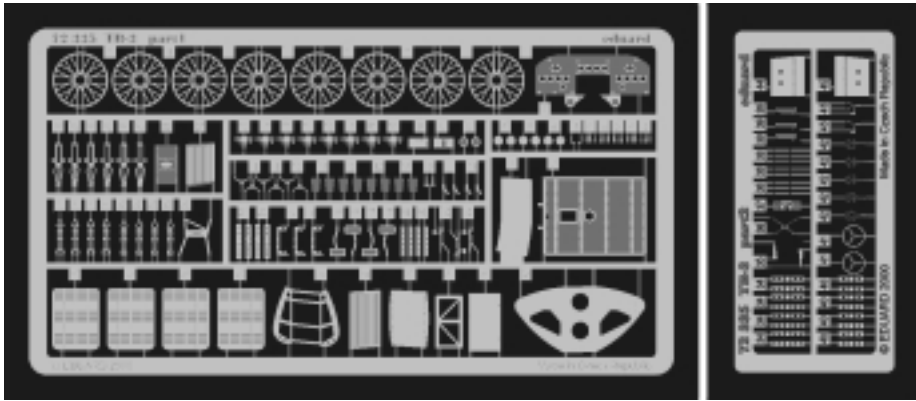

TB-3

1/72 scale detail set for ICM kit

-  OPPOSITE SIDE
-  REMOVE
-  BEND
-  REPLACE
-  GRIND
-  OPTION

A COCKPIT

B GUNNER'S POSITIONS

C DOOR

D UNDERCARRIAGE

E ENGINE STEP

F BOMB RACKS

G EXTERNAL PARTS