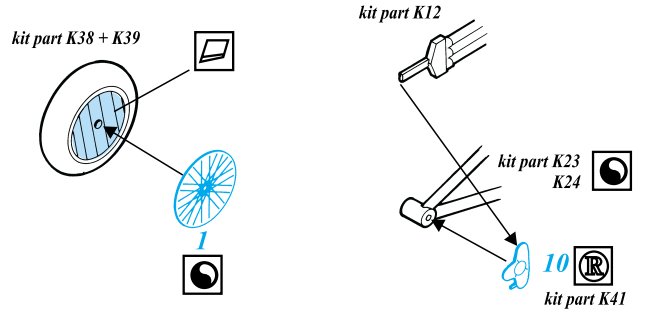

TB-3

1/72 scale detail set for ICM kit

-  OPPOSITE SIDE
-  REMOVE
-  BEND
-  REPLACE
-  GRIND
-  OPTION

A COCKPIT

B GUNNER'S POSITIONS

C DOOR

D UNDERCARRIAGE

E ENGINE STEP