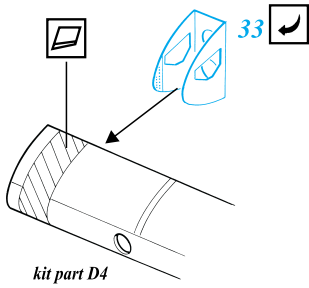

TB-3

1/72 scale detail set for ICM kit

-  OPPOSITE SIDE
-  REMOVE
-  BEND
-  REPLACE
-  GRIND
-  OPTION

A COCKPIT

B GUNNER'S POSITIONS

C DOOR

D UNDERCARRIAGE

E ENGINE STEP

F BOMB RACKS

G EXTERNAL PARTS