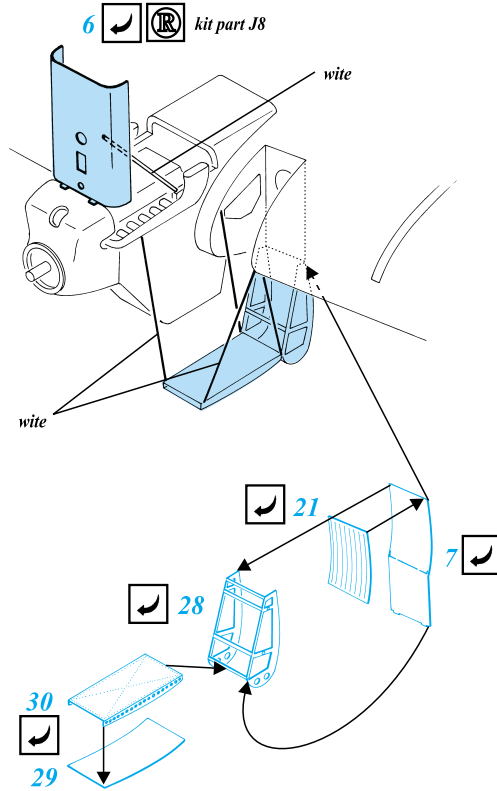

TB-3

1/72 scale detail set for ICM kit

-  OPPOSITE SIDE
-  REMOVE
-  BEND
-  REPLACE
-  GRIND
-  OPTION

A COCKPIT

B GUNNER'S POSITIONS

C DOOR

D UNDERCARRIAGE

E ENGINE STEP

F BOMB RACKS

G EXTERNAL PARTS