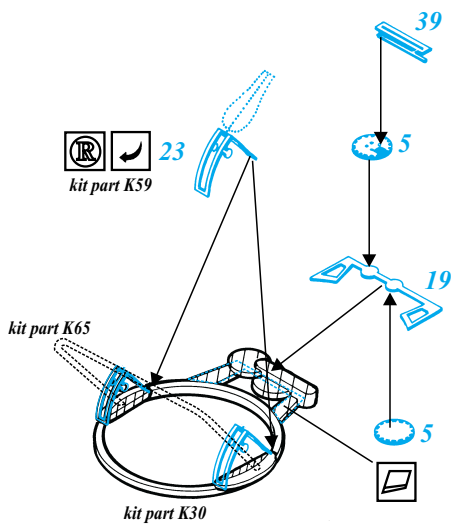

TB-3

1/72 scale detail set for ICM kit

-  OPPOSITE SIDE
-  REMOVE
-  BEND
-  REPLACE
-  GRIND
-  OPTION

A COCKPIT

B GUNNER'S POSITIONS

C DOOR

D UNDERCARRIAGE

E ENGINE STEP

F BOMB RACKS

G EXTERNAL PARTS