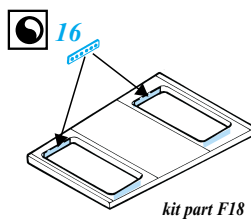

TB-3

1/72 scale detail set for ICM kit

-  OPPOSITE SIDE
-  REMOVE
-  BEND
-  REPLACE
-  GRIND
-  OPTION

A COCKPIT

B GUNNER'S POSITIONS

C DOOR

D UNDERCARRIAGE

E ENGINE STEP