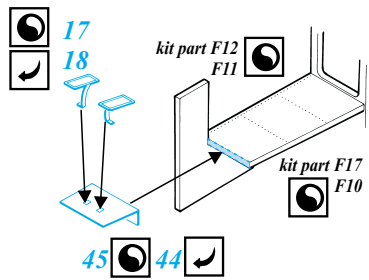

TB-3

1/72 scale detail set for ICM kit

-  OPPOSITE SIDE
-  REMOVE
-  BEND
-  REPLACE
-  GRIND
-  OPTION

A COCKPIT

B GUNNER'S POSITIONS

C DOOR

D UNDERCARRIAGE

E ENGINE STEP

F BOMB RACKS

G EXTERNAL PARTS