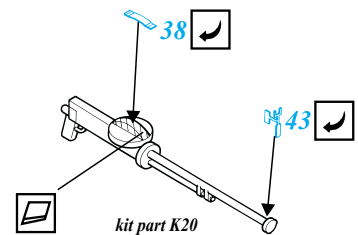

TB-3

1/72 scale detail set for ICM kit

-  OPPOSITE SIDE
-  REMOVE
-  BEND
-  REPLACE
-  GRIND
-  OPTION

A COCKPIT

B GUNNER'S POSITIONS

C DOOR

D UNDERCARRIAGE

E ENGINE STEP