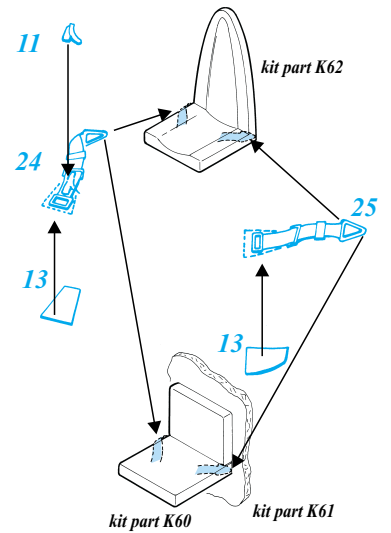

TB-3

1/72 scale detail set for ICM kit

-  OPPOSITE SIDE
-  REMOVE
-  BEND
-  REPLACE
-  GRIND
-  OPTION

A COCKPIT

B GUNNER'S POSITIONS

C DOOR

D UNDERCARRIAGE

E ENGINE STEP

F BOMB RACKS

G EXTERNAL PARTS