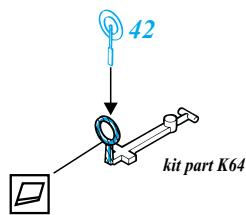

TB-3

1/72 scale detail set for ICM kit

-  OPPOSITE SIDE
-  REMOVE
-  BEND
-  REPLACE
-  GRIND
-  OPTION

A COCKPIT

B GUNNER'S POSITIONS

C DOOR

D UNDERCARRIAGE

E ENGINE STEP