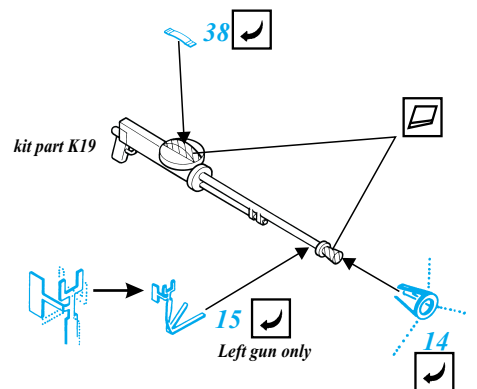

TB-3

1/72 scale detail set for ICM kit

-  OPPOSITE SIDE
-  REMOVE
-  BEND
-  REPLACE
-  GRIND
-  OPTION

A COCKPIT

B GUNNER'S POSITIONS

C DOOR

D UNDERCARRIAGE

E ENGINE STEP

F BOMB RACKS

G EXTERNAL PARTS