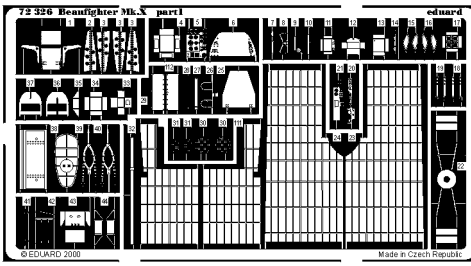

Beaufighter Mk.X

1/72 scale detail set for Hasegawa kit

72 326

- OPPOSITE SIDE
- REMOVE
- BEND
- REPLACE
- GRIND
- OPTION

A COCKPIT

Late version

Early version

B GUNNER POSITION