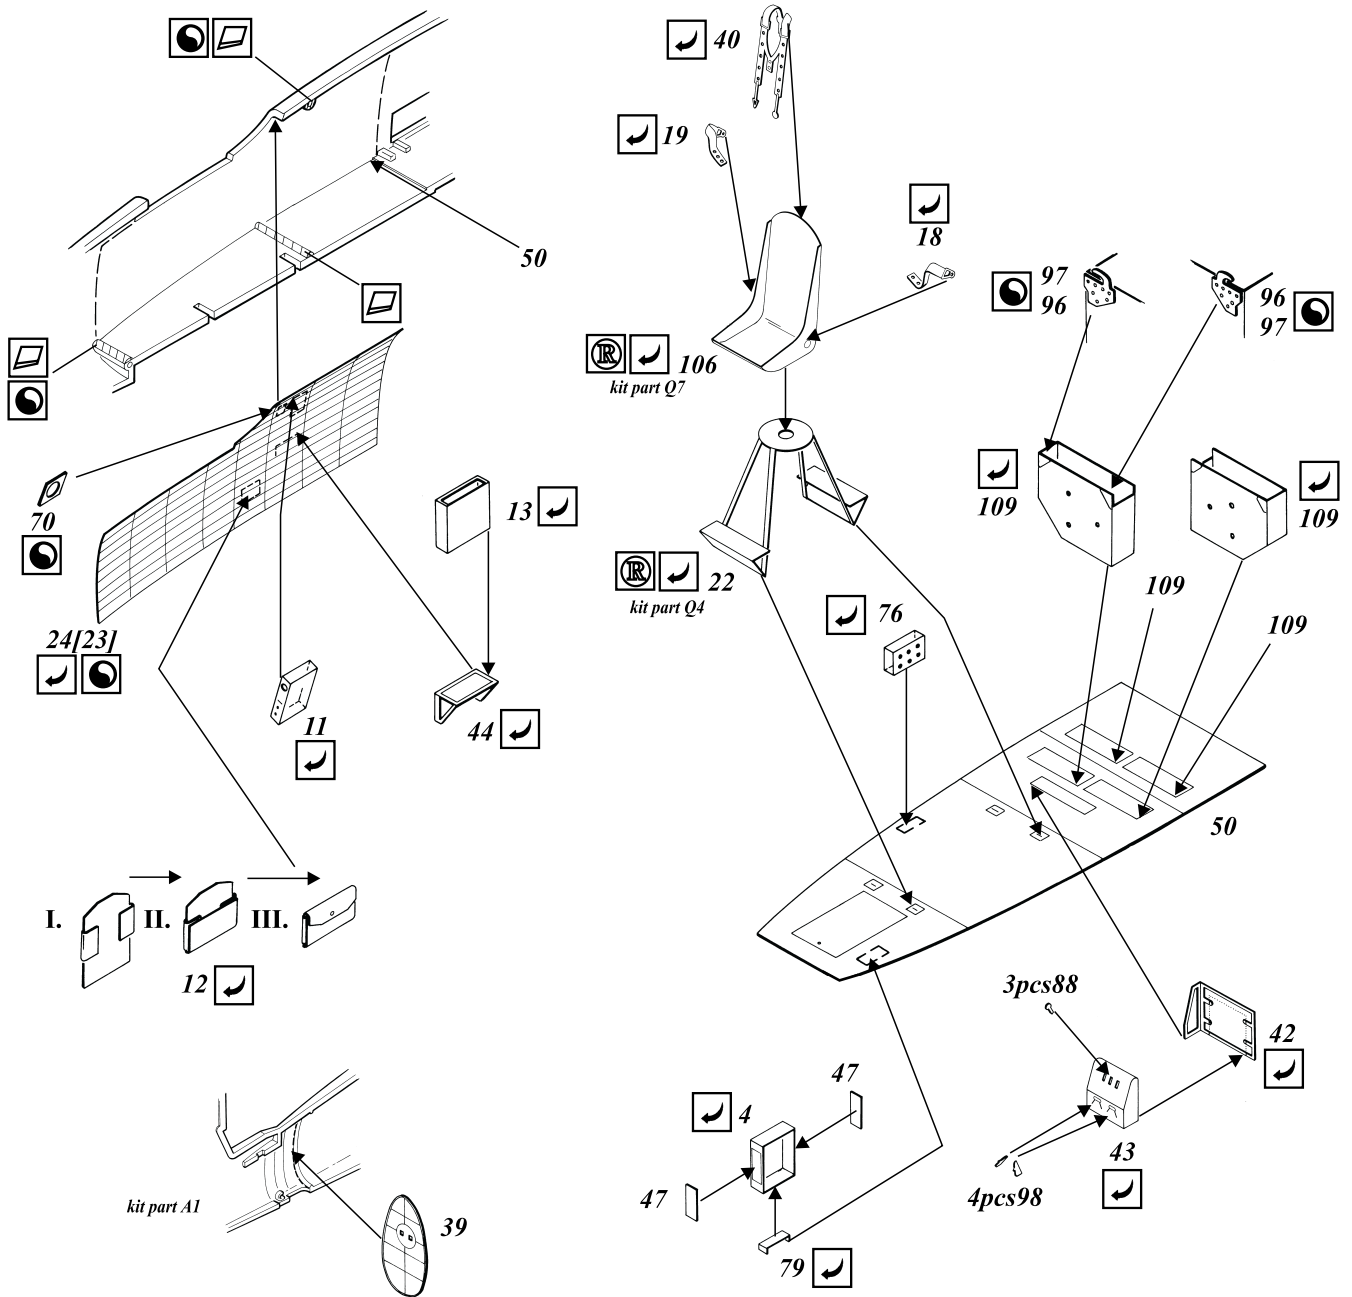

Beaufighter Mk.X

1/72 scale detail set for Hasegawa kit

72 326

- OPPOSITE SIDE
- REMOVE
- BEND
- REPLACE
- GRIND
- OPTION

A COCKPIT

Late version

Early version

B GUNNER POSITION

C ENGINE & AIR INTAKE

D CANOPY

E UNDERCARRIAGE DOORS

F WEAPONS

G EXTERIOR PARTS