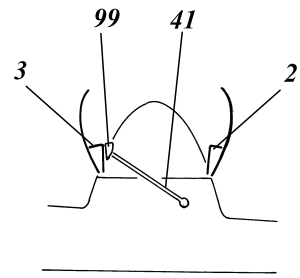

E UNDERCARRIAGE DOORS