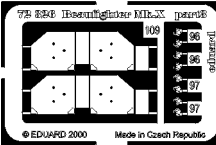

Beaufighter Mk.X

1/72 scale detail set for Hasegawa kit

72 326

- OPPOSITE SIDE
- REMOVE
- BEND
- REPLACE
- GRIND
- OPTION

A COCKPIT

Late version

Early version

B GUNNER POSITION