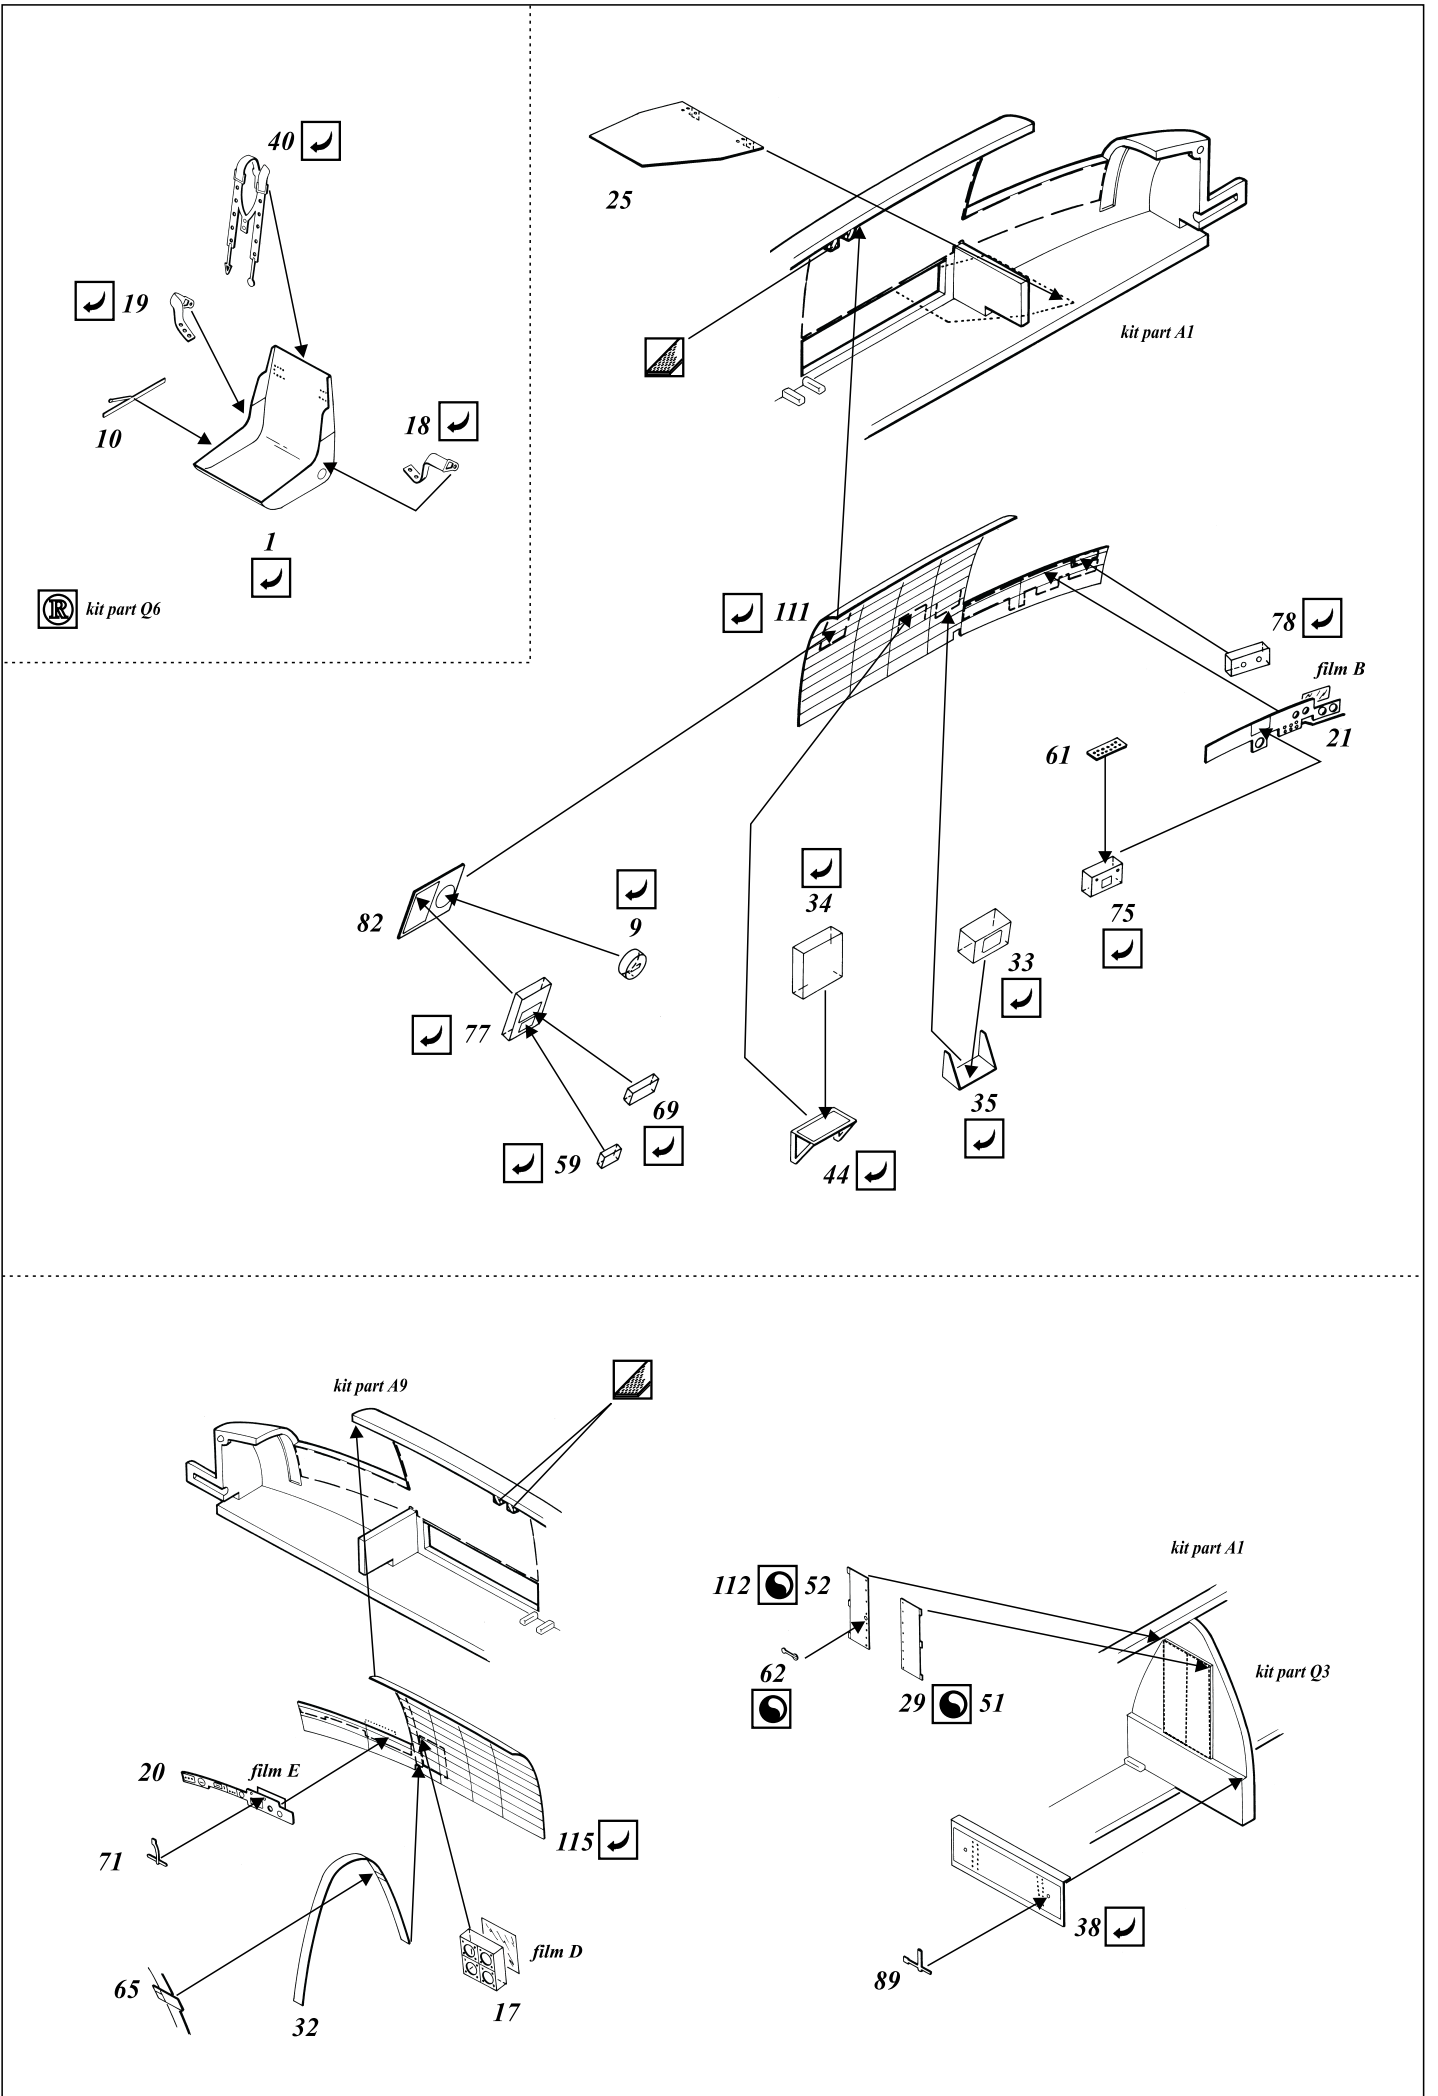

Beaufighter Mk.X

1/72 scale detail set for Hasegawa kit

72 326

- OPPOSITE SIDE
- REMOVE
- BEND
- REPLACE
- GRIND
- OPTION

A COCKPIT

Late version

Early version

B GUNNER POSITION

C ENGINE & AIR INTAKE

D CANOPY

E UNDERCARRIAGE DOORS

F WEAPONS

G EXTERIOR PARTS