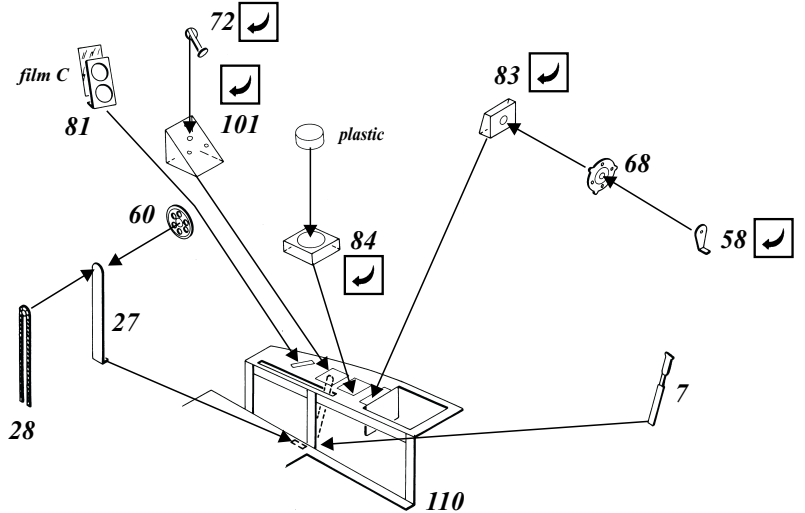

Beaufighter Mk.X

1/72 scale detail set for Hasegawa kit

72 326

- OPPOSITE SIDE
- REMOVE
- BEND
- REPLACE
- GRIND
- OPTION

A COCKPIT

Late version

Early version

B GUNNER POSITION

C ENGINE & AIR INTAKE

D CANOPY

E UNDERCARRIAGE DOORS

F WEAPONS

G EXTERIOR PARTS