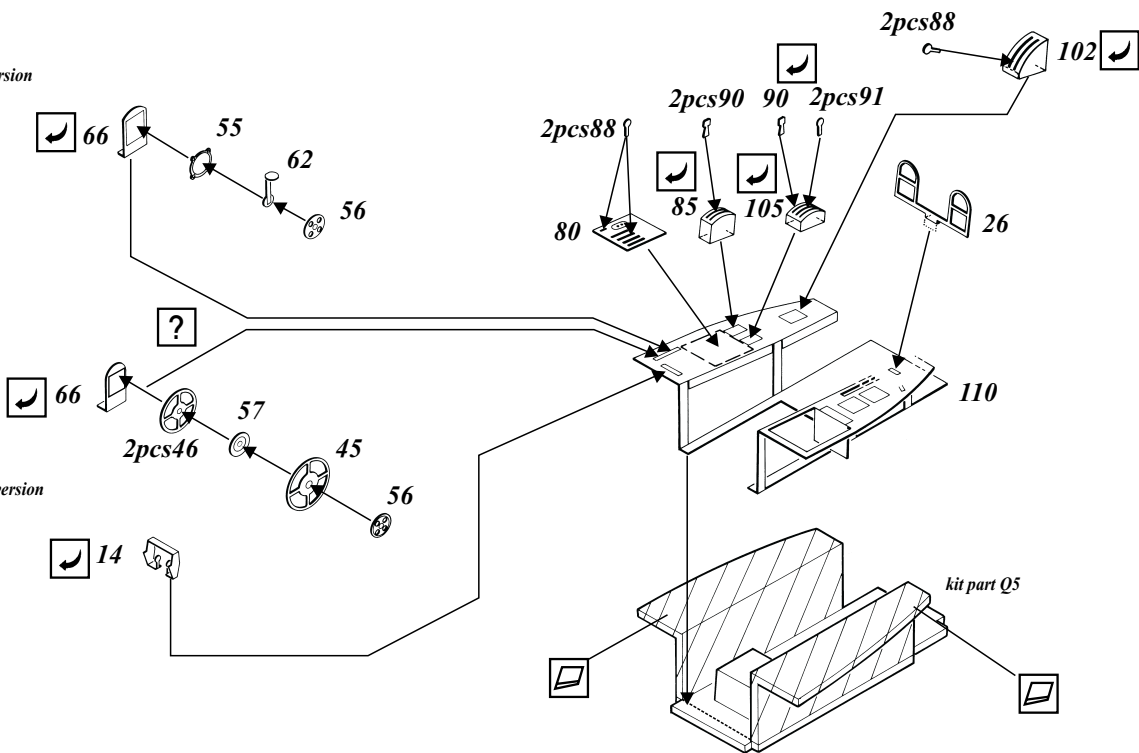

Beaufighter Mk.X

1/72 scale detail set for Hasegawa kit

72 326

- OPPOSITE SIDE
- REMOVE
- BEND
- REPLACE
- GRIND
- OPTION

A COCKPIT

Late version

Early version

B GUNNER POSITION

C ENGINE & AIR INTAKE

D CANOPY

E UNDERCARRIAGE DOORS

F WEAPONS

G EXTERIOR PARTS