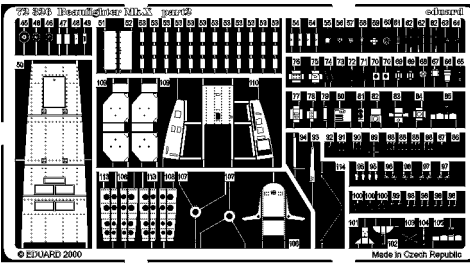

Beaufighter Mk.X

1/72 scale detail set for Hasegawa kit

72 326

- OPPOSITE SIDE
- REMOVE
- BEND
- REPLACE
- GRIND
- OPTION

A COCKPIT

Late version

Early version

B GUNNER POSITION