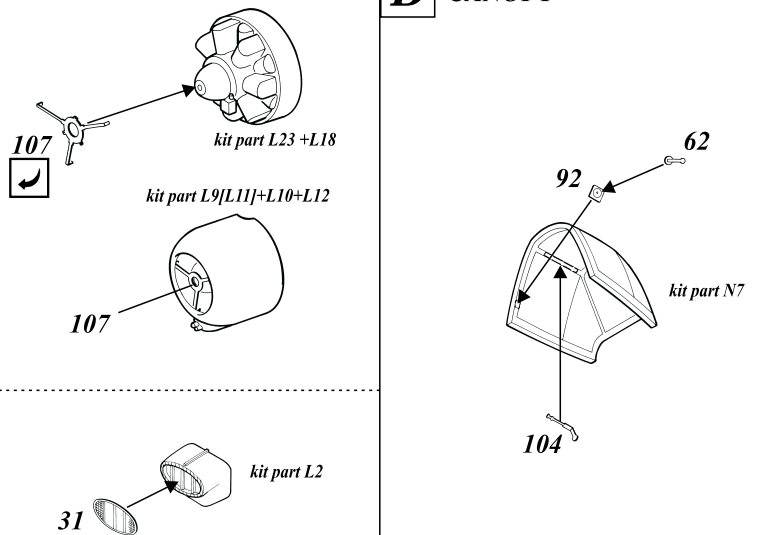

B GUNNER POSITION

C ENGINE & AIR INTAKE

D CANOPY