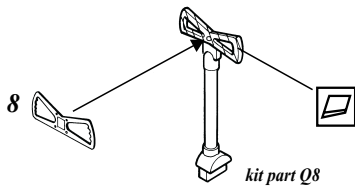

Beaufighter Mk.X

1/72 scale detail set for Hasegawa kit

72 326

- OPPOSITE SIDE
- REMOVE
- BEND
- REPLACE
- GRIND
- OPTION

A COCKPIT

Late version

Early version

B GUNNER POSITION