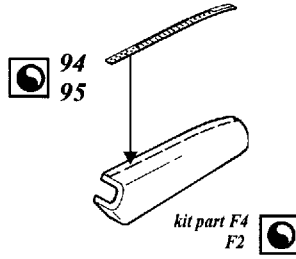

Mosquito Mk.VI

1/72 scale detail set for Hasegawa kit

72 325

- OPPOSITE SIDE
- REMOVE
- BEND
- REPLACE
- GRIND
- OPTION

A COCKPIT

kit part L14+L16

B DOOR

C BOMB BAY

D ENGINE & COOLANT AIR INTAKE

kit part A5+A6
A7+A8

E UNDERCARRIAGE

F CANOPY

G EXTERNAL PARTS