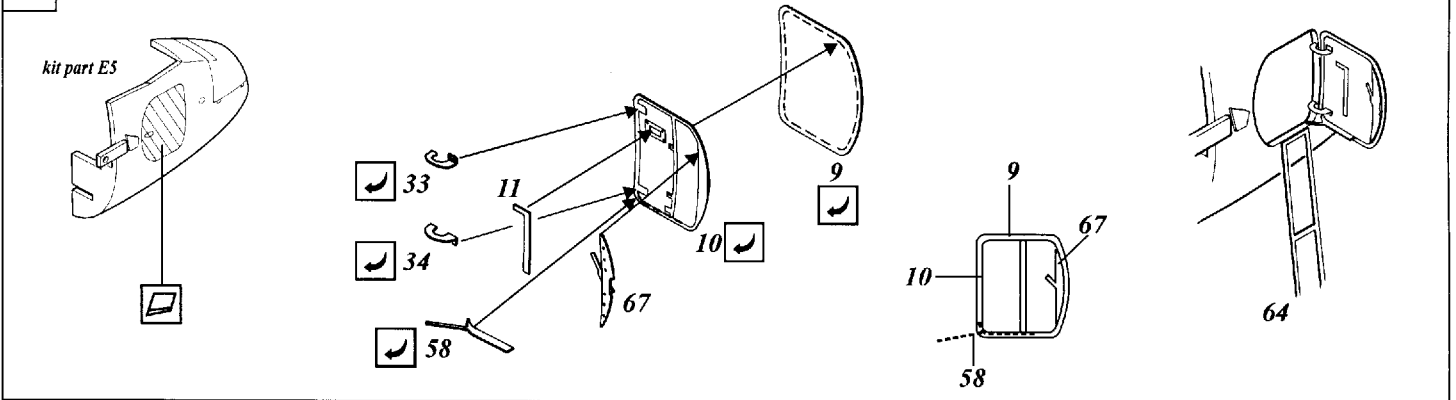

Mosquito Mk.VI

1/72 scale detail set for Hasegawa kit

72 325

- OPPOSITE SIDE
- REMOVE
- BEND
- REPLACE
- GRIND
- OPTION

A COCKPIT

kit part L14+L16

B DOOR

C BOMB BAY

D ENGINE & COOLANT AIR INTAKE

kit part A5+A6
A7+A8

E UNDERCARRIAGE

F CANOPY

G EXTERNAL PARTS