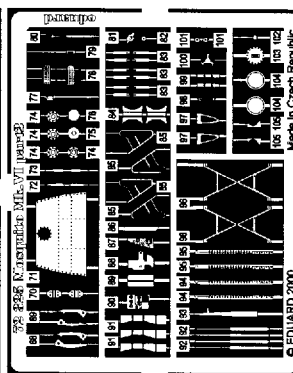

Mosquito Mk.VI

1/72 scale detail set for Hasegawa kit

72 325

- OPPOSITE SIDE
- REMOVE
- BEND
- REPLACE
- GRIND
- OPTION

A COCKPIT

kit part L14+L16

B DOOR

C BOMB BAY

D ENGINE & COOLANT AIR INTAKE

kit part A5+A6
A7+A8

E UNDERCARRIAGE

F CANOPY

G EXTERNAL PARTS