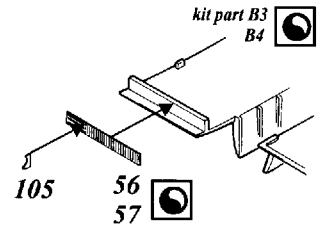

Mosquito Mk.VI

1/72 scale detail set for Hasegawa kit

72 325

- OPPOSITE SIDE
- REMOVE
- BEND
- REPLACE
- GRIND
- OPTION

A COCKPIT

kit part L14+L16

B DOOR

C BOMB BAY

D ENGINE & COOLANT AIR INTAKE

kit part A5+A6
A7+A8

E UNDERCARRIAGE

F CANOPY

G EXTERNAL PARTS