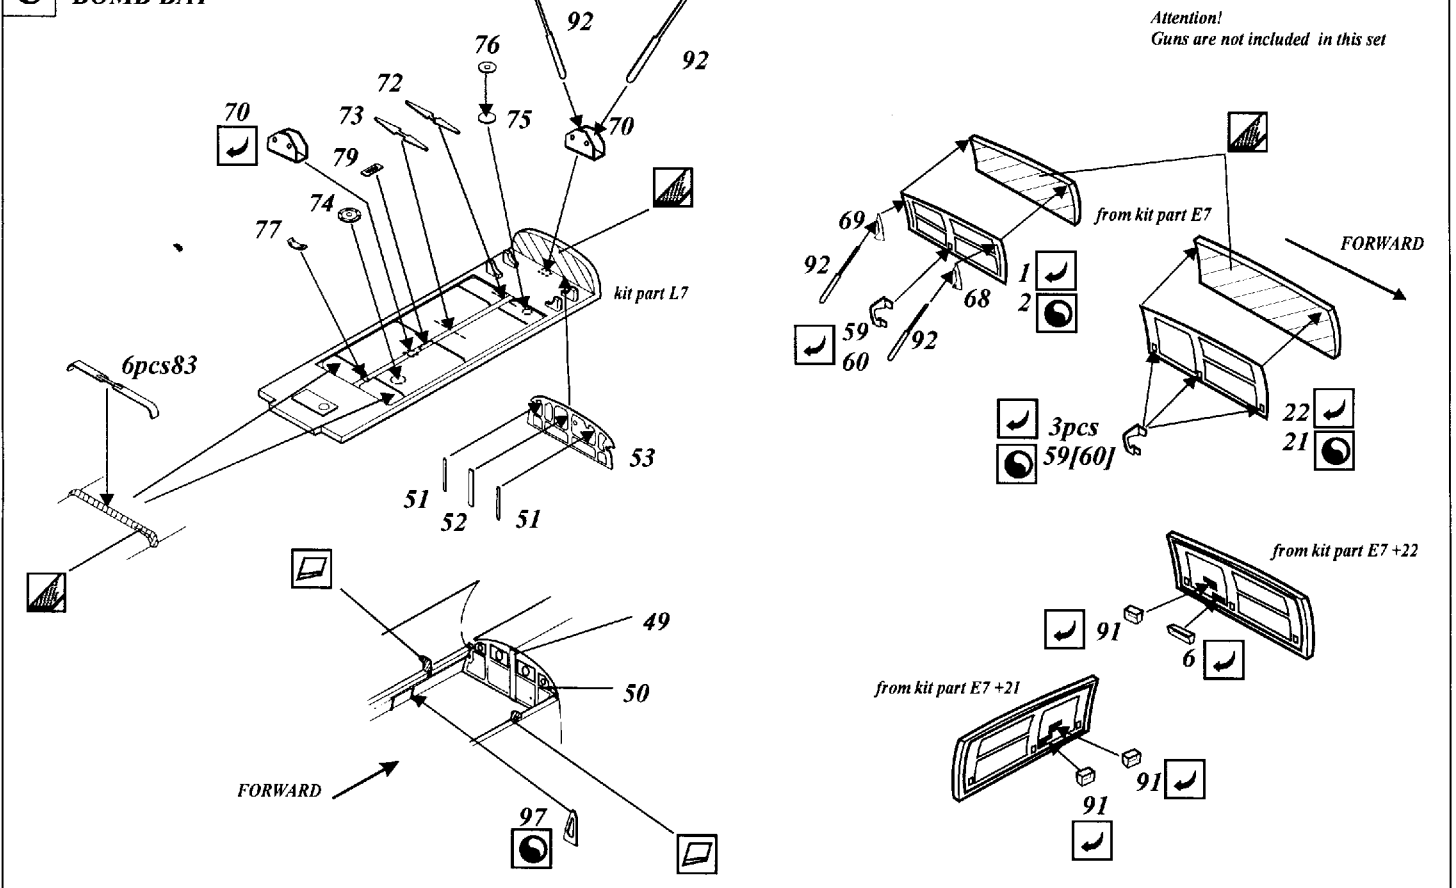

Mosquito Mk.VI

1/72 scale detail set for Hasegawa kit

72 325

- OPPOSITE SIDE
- REMOVE
- BEND
- REPLACE
- GRIND
- OPTION

A COCKPIT

kit part L14+L16

B DOOR

C BOMB BAY

D ENGINE & COOLANT AIR INTAKE

kit part A5+A6
A7+A8

E UNDERCARRIAGE

F CANOPY

G EXTERNAL PARTS