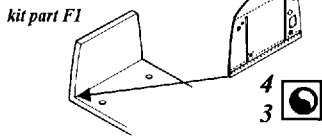

E UNDERCARRIAGE