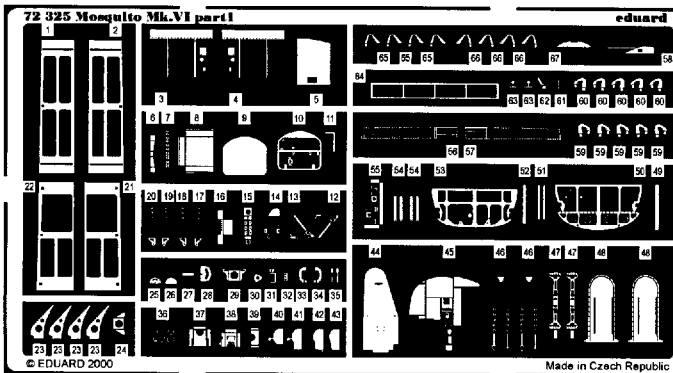

Mosquito Mk.VI

1/72 scale detail set for Hasegawa kit

72 325

- OPPOSITE SIDE
- REMOVE
- BEND
- REPLACE
- GRIND
- OPTION

A COCKPIT

kit part L14+L16

B DOOR

C BOMB BAY

D ENGINE & COOLANT AIR INTAKE

kit part A5+A6
A7+A8

E UNDERCARRIAGE

F CANOPY

G EXTERNAL PARTS