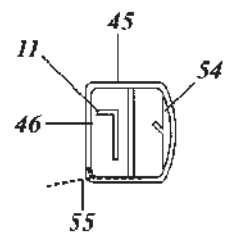

Mosquito Mk.VI/NF Mk.II

1/72 scale detail set for Tamiya kit

72 323

-  OPPOSITE SIDE
-  REMOVE
-  BEND
-  REPLACE
-  GRIND
-  OPTION

A COCKPIT

B DOOR

C ENGINE & COOLANT AIR INTAKE

D UNDERCARRIAGE