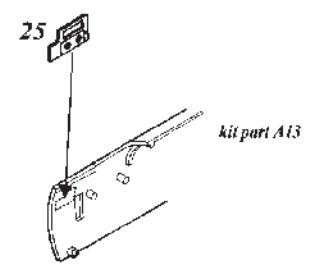

Mosquito Mk.VI/NF Mk.II

1/72 scale detail set for Tamiya kit

72 323

-  OPPOSITE SIDE
-  REMOVE
-  BEND
-  REPLACE
-  GRIND
-  OPTION

A COCKPIT

B DOOR

C ENGINE & COOLANT AIR INTAKE

D UNDERCARRIAGE