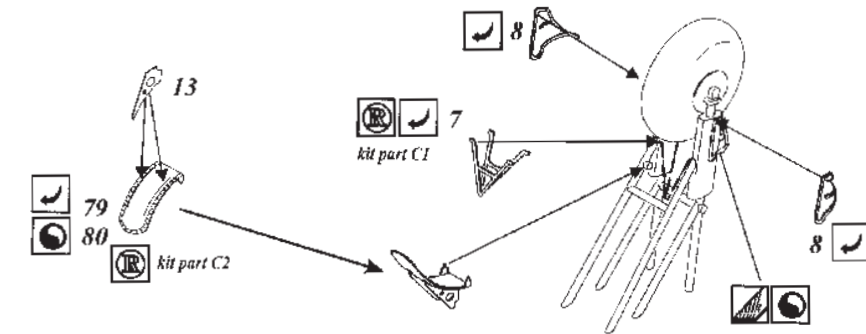

Mosquito Mk.VI/NF Mk.II

1/72 scale detail set for Tamiya kit

72 323

-  OPPOSITE SIDE
-  REMOVE
-  BEND
-  REPLACE
-  GRIND
-  OPTION

A COCKPIT

B DOOR

C ENGINE & COOLANT AIR INTAKE

D UNDERCARRIAGE