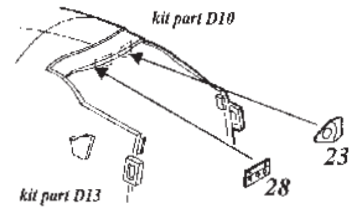

C ENGINE & COOLANT AIR INTAKE

D UNDERCARRIAGE

E CANOPY

F EXTERNAL PARTS