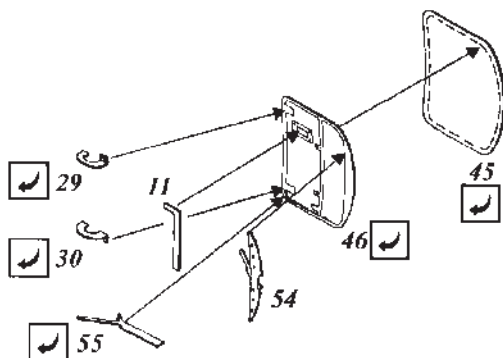

Mosquito Mk.VI/NF Mk.II

1/72 scale detail set for Tamiya kit

72 323

-  OPPOSITE SIDE
-  REMOVE
-  BEND
-  REPLACE
-  GRIND
-  OPTION

A COCKPIT

B DOOR

C ENGINE & COOLANT AIR INTAKE

D UNDERCARRIAGE