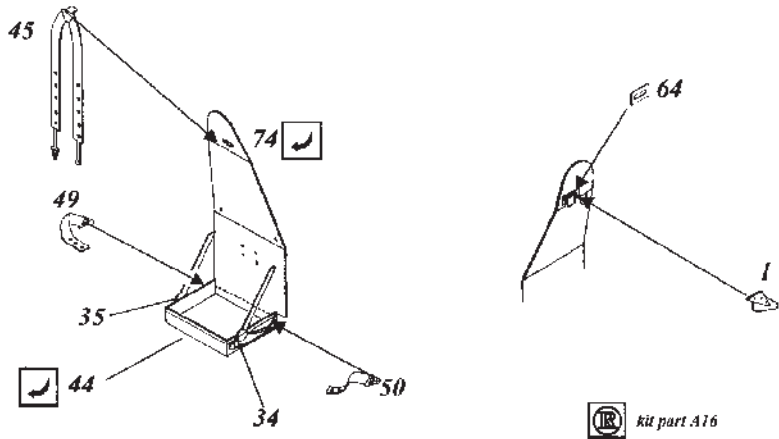

Mosquito Mk.VI/NF Mk.II

1/72 scale detail set for Tamiya kit

72 323

-  OPPOSITE SIDE
-  REMOVE
-  BEND
-  REPLACE
-  GRIND
-  OPTION

A COCKPIT

B DOOR

C ENGINE & COOLANT AIR INTAKE

D UNDERCARRIAGE