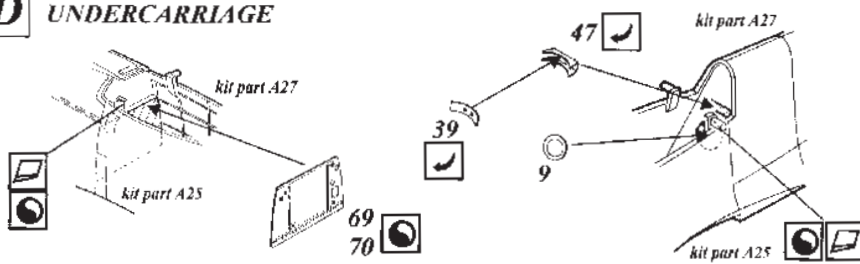

Mosquito Mk.VI/NF Mk.II

1/72 scale detail set for Tamiya kit

72 323

-  OPPOSITE SIDE
-  REMOVE
-  BEND
-  REPLACE
-  GRIND
-  OPTION

A COCKPIT

B DOOR

C ENGINE & COOLANT AIR INTAKE

D UNDERCARRIAGE