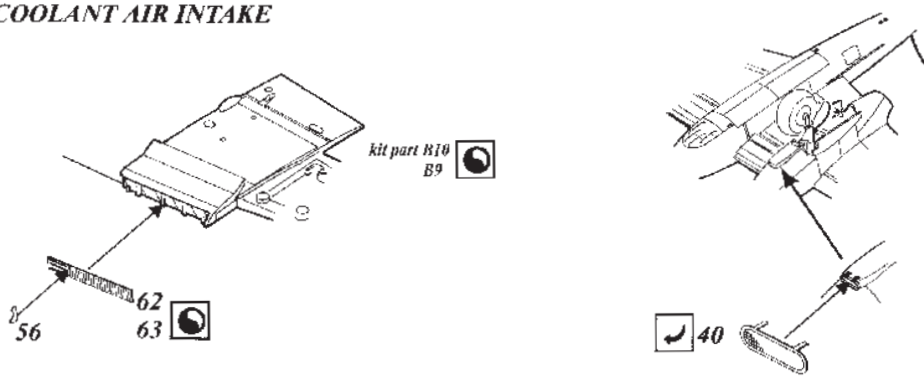

Mosquito Mk.VI/NF Mk.II

1/72 scale detail set for Tamiya kit

72 323

-  OPPOSITE SIDE
-  REMOVE
-  BEND
-  REPLACE
-  GRIND
-  OPTION

A COCKPIT

B DOOR

C ENGINE & COOLANT AIR INTAKE

D UNDERCARRIAGE