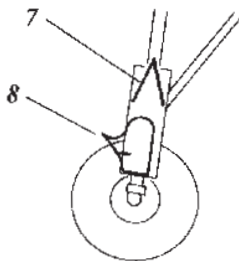

Mosquito Mk.VI/NF Mk.II

1/72 scale detail set for Tamiya kit

72 323

-  OPPOSITE SIDE
-  REMOVE
-  BEND
-  REPLACE
-  GRIND
-  OPTION

A COCKPIT

B DOOR

C ENGINE & COOLANT AIR INTAKE

D UNDERCARRIAGE