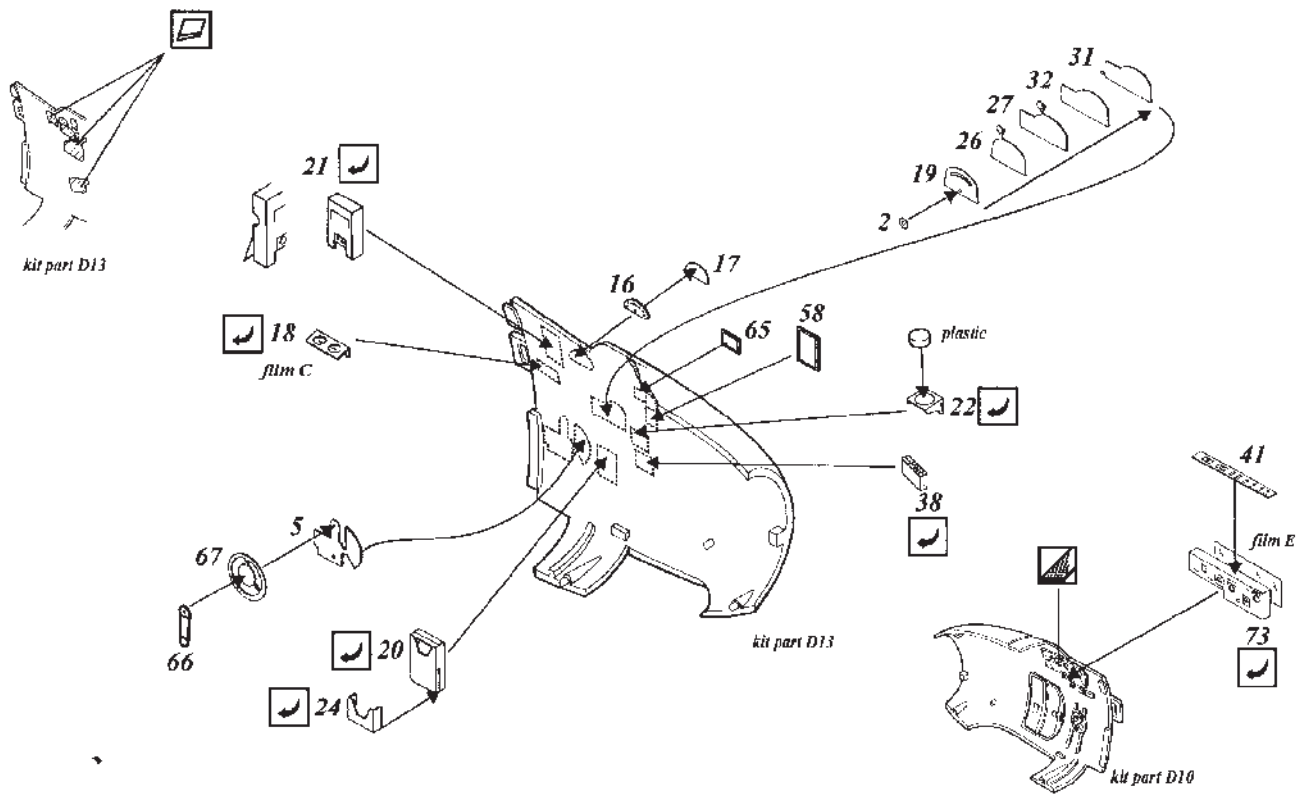

Mosquito Mk.VI/NF Mk.II

1/72 scale detail set for Tamiya kit

72 323

-  OPPOSITE SIDE
-  REMOVE
-  BEND
-  REPLACE
-  GRIND
-  OPTION

A COCKPIT

B DOOR

C ENGINE & COOLANT AIR INTAKE

D UNDERCARRIAGE

E CANOPY

F EXTERNAL PARTS