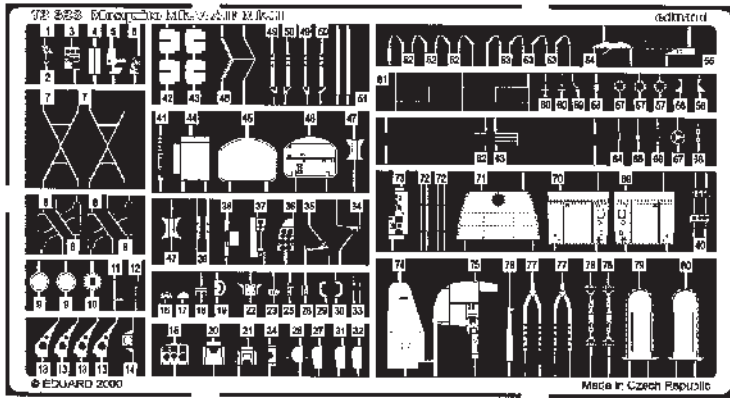

Mosquito Mk.VI/NF Mk.II

1/72 scale detail set for Tamiya kit

72 323

-  OPPOSITE SIDE
-  REMOVE
-  BEND
-  REPLACE
-  GRIND
-  OPTION

A COCKPIT

B DOOR

C ENGINE & COOLANT AIR INTAKE

D UNDERCARRIAGE