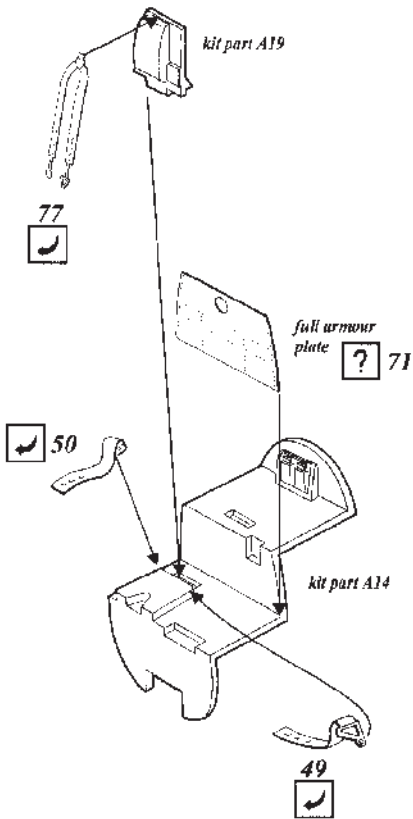

Mosquito Mk.VI/NF Mk.II

1/72 scale detail set for Tamiya kit

72 323

-  OPPOSITE SIDE
-  REMOVE
-  BEND
-  REPLACE
-  GRIND
-  OPTION

A COCKPIT

B DOOR

C ENGINE & COOLANT AIR INTAKE

D UNDERCARRIAGE