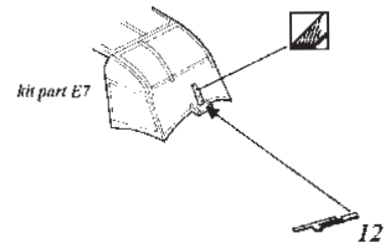

C ENGINE & COOLANT AIR INTAKE

D UNDERCARRIAGE

E CANOPY

F EXTERNAL PARTS