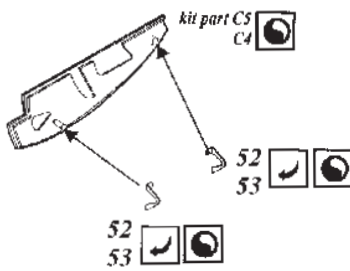

Mosquito Mk.VI/NF Mk.II

1/72 scale detail set for Tamiya kit

72 323

-  OPPOSITE SIDE
-  REMOVE
-  BEND
-  REPLACE
-  GRIND
-  OPTION

A COCKPIT

B DOOR

C ENGINE & COOLANT AIR INTAKE

D UNDERCARRIAGE