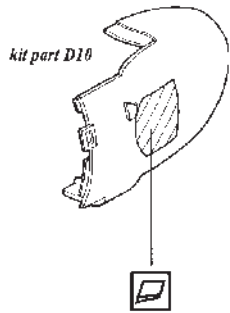

Mosquito Mk.VI/NF Mk.II

1/72 scale detail set for Tamiya kit

72 323

-  OPPOSITE SIDE
-  REMOVE
-  BEND
-  REPLACE
-  GRIND
-  OPTION

A COCKPIT

B DOOR

C ENGINE & COOLANT AIR INTAKE

D UNDERCARRIAGE