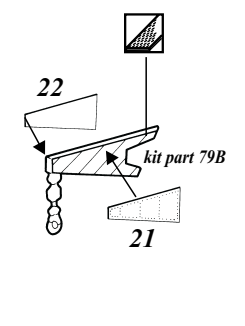

H-21 exterior

1/72 scale detail set for Italeri kit

-  OPPOSITE SIDE
-  REMOVE
-  BEND
-  REPLACE
-  GRIND
-  OPTION

Standart external 265 U.S.gal. fuel tank
[use from 1/72 kit F-80,T-33,F-84]