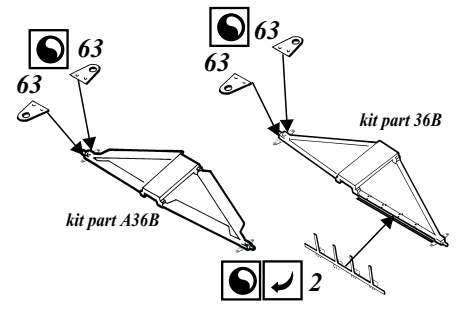

H-21 exterior

1/72 scale detail set for Italeri kit

-  OPPOSITE SIDE
-  REMOVE
-  BEND
-  REPLACE
-  GRIND
-  OPTION

Standart external 265 U.S.gal. fuel tank
[use from 1/72 kit F-80,T-33,F-84]