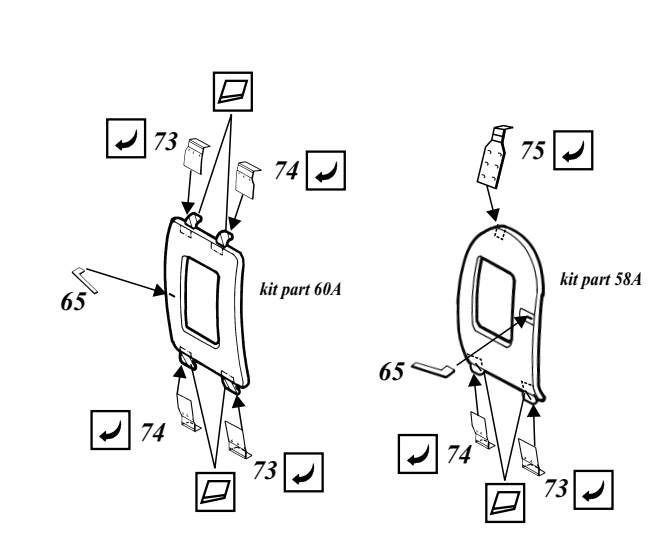

H-21 exterior

1/72 scale detail set for Italeri kit

-  OPPOSITE SIDE
-  REMOVE
-  BEND
-  REPLACE
-  GRIND
-  OPTION

Standart external 265 U.S.gal. fuel tank
[use from 1/72 kit F-80,T-33,F-84]