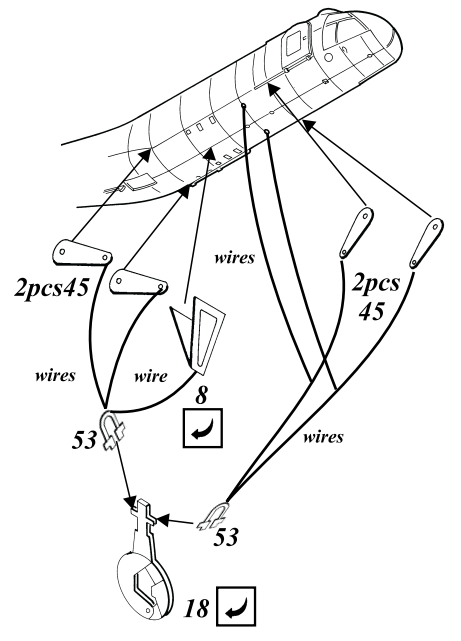

H-21 exterior

1/72 scale detail set for Italeri kit

-  OPPOSITE SIDE
-  REMOVE
-  BEND
-  REPLACE
-  GRIND
-  OPTION

Standart external 265 U.S.gal. fuel tank
[use from 1/72 kit F-80,T-33,F-84]