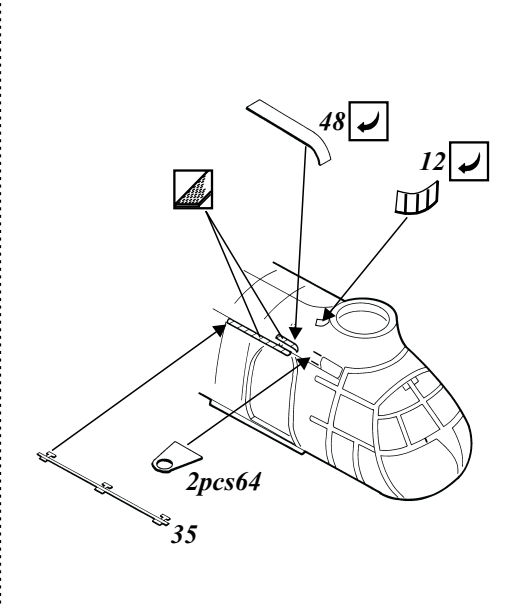

H-21 exterior

1/72 scale detail set for Italeri kit

-  OPPOSITE SIDE
-  REMOVE
-  BEND
-  REPLACE
-  GRIND
-  OPTION

Standart external 265 U.S.gal. fuel tank
[use from 1/72 kit F-80,T-33,F-84]