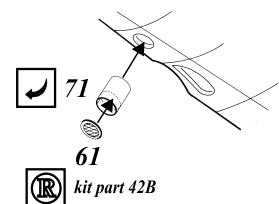

H-21 exterior

1/72 scale detail set for Italeri kit

-  OPPOSITE SIDE
-  REMOVE
-  BEND
-  REPLACE
-  GRIND
-  OPTION

Standart external 265 U.S.gal. fuel tank
[use from 1/72 kit F-80,T-33,F-84]