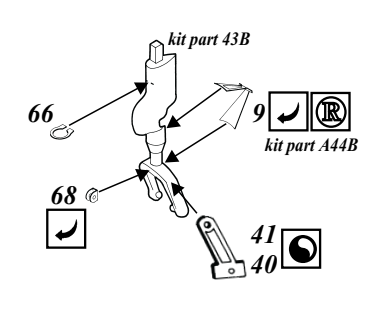

H-21 exterior

1/72 scale detail set for Italeri kit

-  OPPOSITE SIDE
-  REMOVE
-  BEND
-  REPLACE
-  GRIND
-  OPTION

Standart external 265 U.S.gal. fuel tank
[use from 1/72 kit F-80,T-33,F-84]