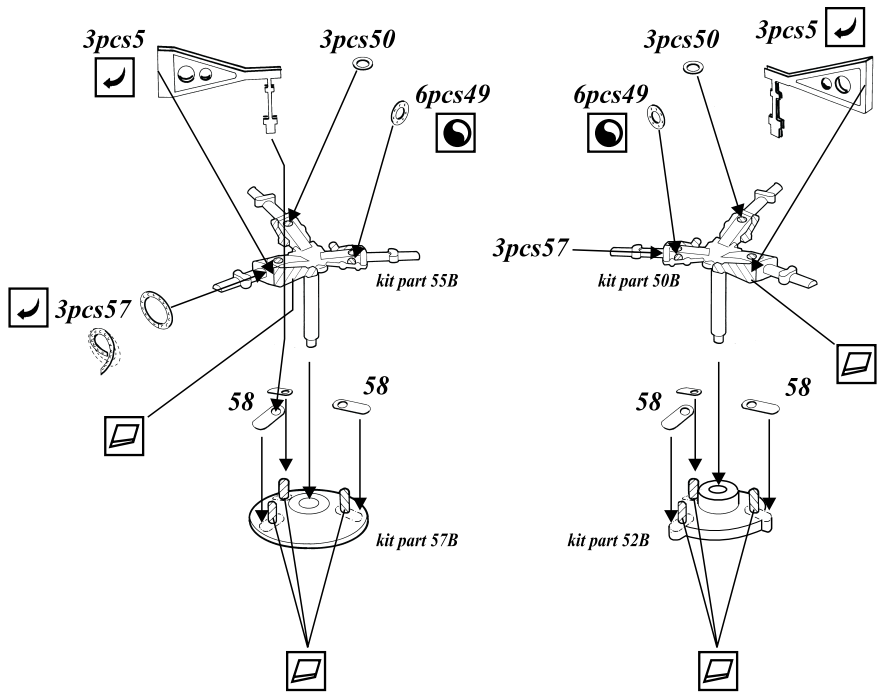

H-21 exterior

1/72 scale detail set for Italeri kit

-  OPPOSITE SIDE
-  REMOVE
-  BEND
-  REPLACE
-  GRIND
-  OPTION

Standart external 265 U.S.gal. fuel tank
[use from 1/72 kit F-80,T-33,F-84]