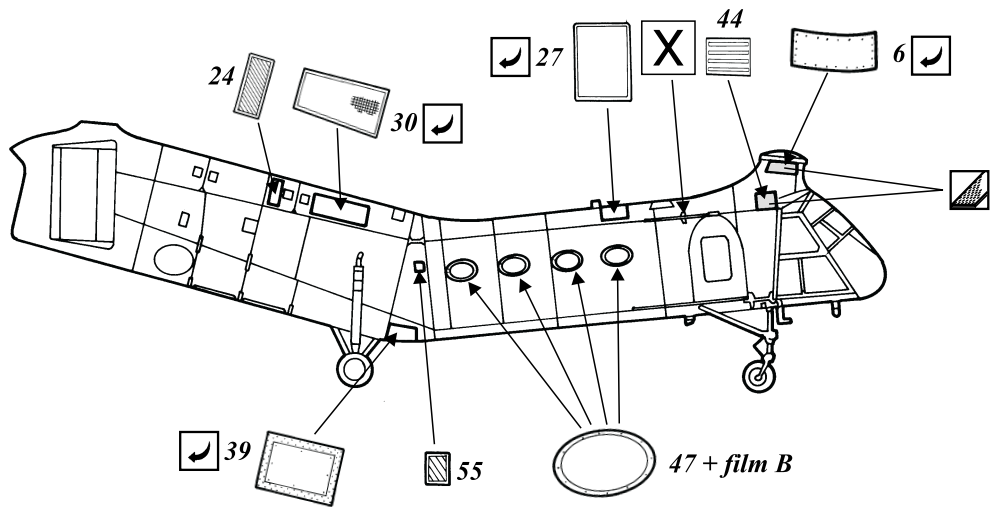

H-21 exterior

1/72 scale detail set for Italeri kit

-  OPPOSITE SIDE
-  REMOVE
-  BEND
-  REPLACE
-  GRIND
-  OPTION

Standart external 265 U.S.gal. fuel tank
[use from 1/72 kit F-80,T-33,F-84]