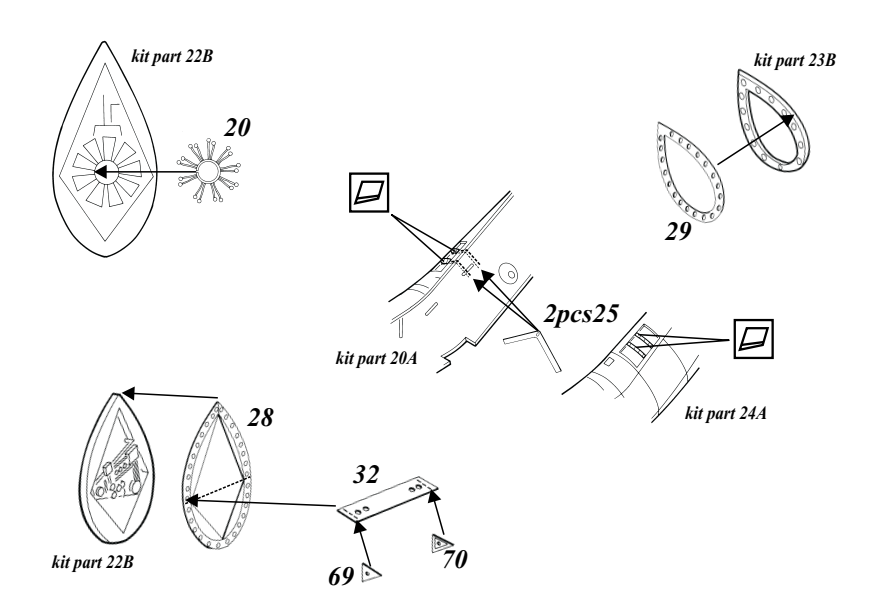

H-21 exterior

1/72 scale detail set for Italeri kit

-  OPPOSITE SIDE
-  REMOVE
-  BEND
-  REPLACE
-  GRIND
-  OPTION

Standart external 265 U.S.gal. fuel tank
[use from 1/72 kit F-80,T-33,F-84]