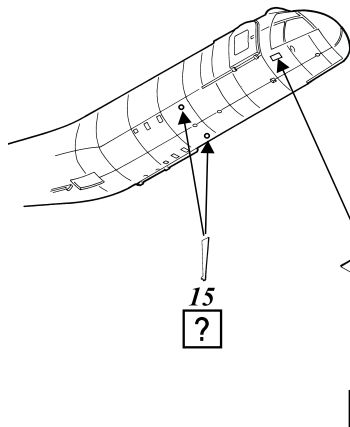

H-21 exterior

1/72 scale detail set for Italeri kit

-  OPPOSITE SIDE
-  REMOVE
-  BEND
-  REPLACE
-  GRIND
-  OPTION

Standart external 265 U.S.gal. fuel tank
[use from 1/72 kit F-80,T-33,F-84]