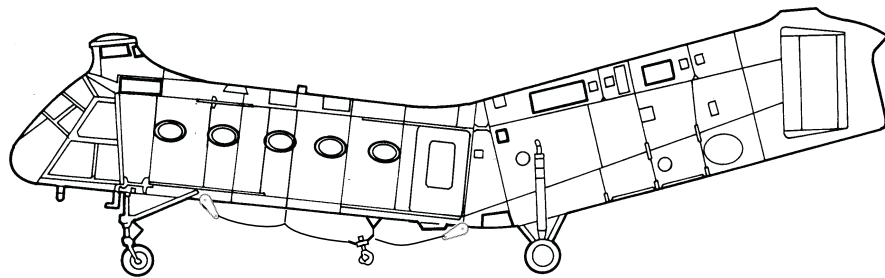

H-21 exterior

1/72 scale detail set for Italeri kit

-  OPPOSITE SIDE
-  REMOVE
-  BEND
-  REPLACE
-  GRIND
-  OPTION

Standart external 265 U.S.gal. fuel tank
[use from 1/72 kit F-80,T-33,F-84]