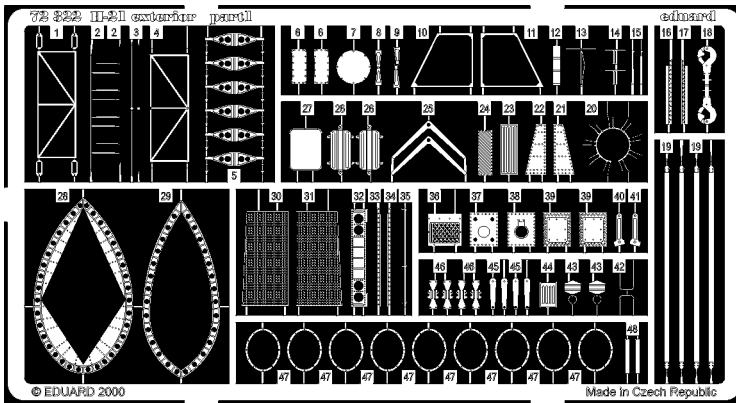

H-21 exterior

1/72 scale detail set for Italeri kit

-  OPPOSITE SIDE
-  REMOVE
-  BEND
-  REPLACE
-  GRIND
-  OPTION

Standart external 265 U.S.gal. fuel tank
[use from 1/72 kit F-80,T-33,F-84]