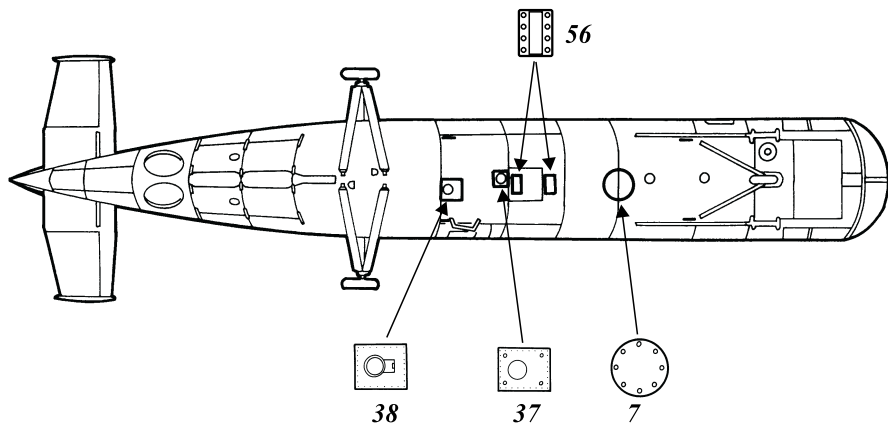

H-21 exterior

1/72 scale detail set for Italeri kit

-  OPPOSITE SIDE
-  REMOVE
-  BEND
-  REPLACE
-  GRIND
-  OPTION

Standart external 265 U.S.gal. fuel tank
[use from 1/72 kit F-80,T-33,F-84]