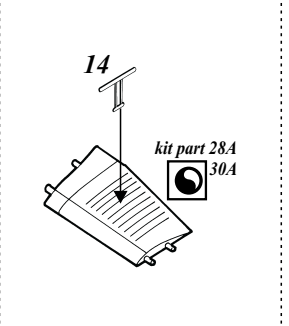

H-21 exterior

1/72 scale detail set for Italeri kit

-  OPPOSITE SIDE
-  REMOVE
-  BEND
-  REPLACE
-  GRIND
-  OPTION

Standart external 265 U.S.gal. fuel tank
[use from 1/72 kit F-80,T-33,F-84]