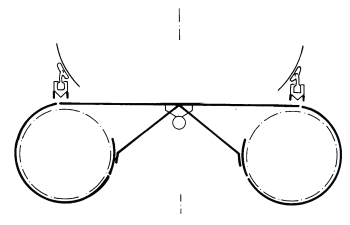

H-21 exterior

1/72 scale detail set for Italeri kit

-  OPPOSITE SIDE
-  REMOVE
-  BEND
-  REPLACE
-  GRIND
-  OPTION

Standart external 265 U.S.gal. fuel tank
[use from 1/72 kit F-80,T-33,F-84]