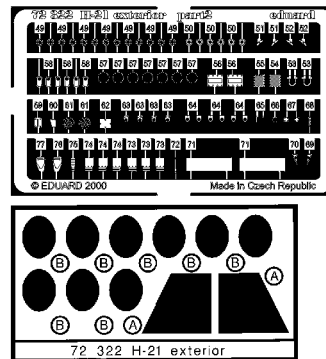

H-21 exterior

1/72 scale detail set for Italeri kit

-  OPPOSITE SIDE
-  REMOVE
-  BEND
-  REPLACE
-  GRIND
-  OPTION

Standart external 265 U.S.gal. fuel tank
[use from 1/72 kit F-80,T-33,F-84]