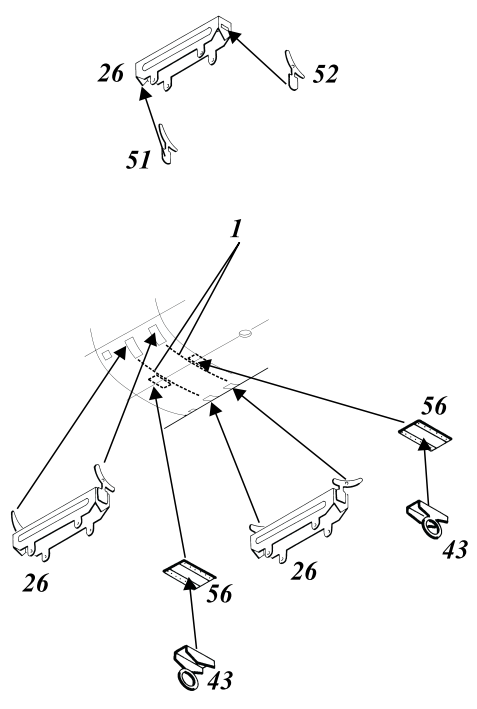

H-21 exterior

1/72 scale detail set for Italeri kit

-  OPPOSITE SIDE
-  REMOVE
-  BEND
-  REPLACE
-  GRIND
-  OPTION

Standart external 265 U.S.gal. fuel tank
[use from 1/72 kit F-80,T-33,F-84]