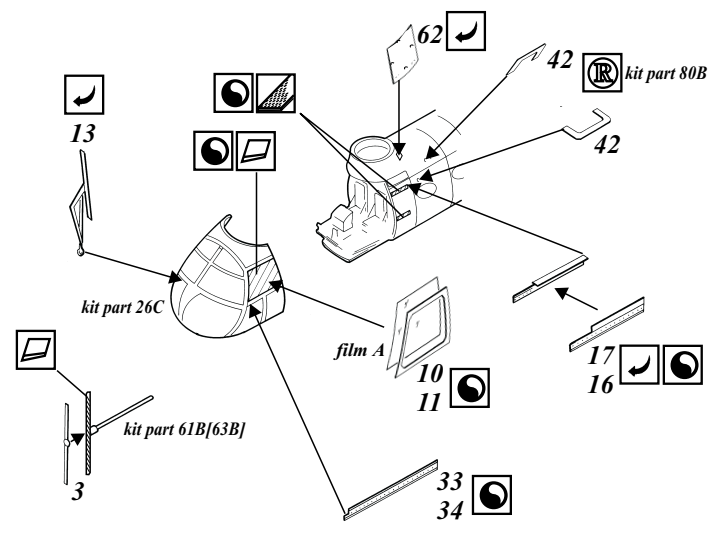

H-21 exterior

1/72 scale detail set for Italeri kit

-  OPPOSITE SIDE
-  REMOVE
-  BEND
-  REPLACE
-  GRIND
-  OPTION

Standart external 265 U.S.gal. fuel tank
[use from 1/72 kit F-80,T-33,F-84]