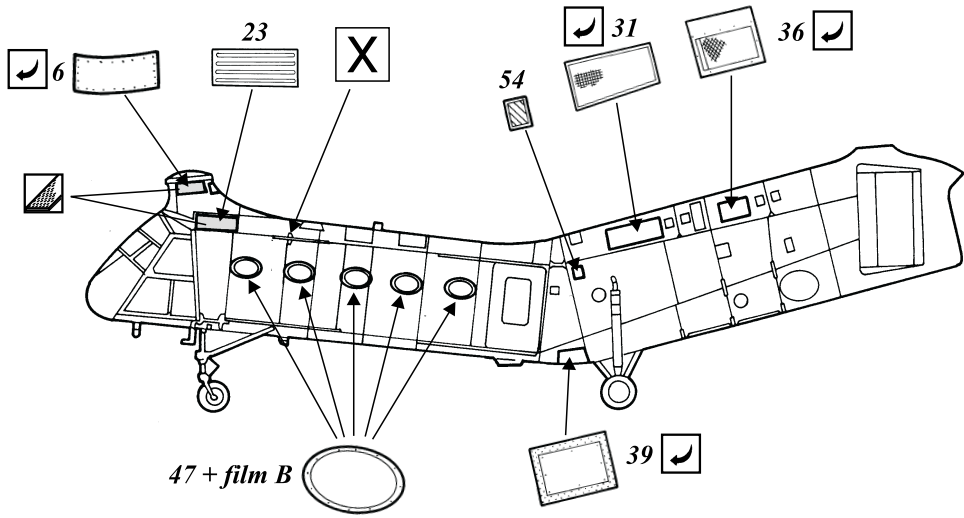

H-21 exterior

1/72 scale detail set for Italeri kit

-  OPPOSITE SIDE
-  REMOVE
-  BEND
-  REPLACE
-  GRIND
-  OPTION

Standart external 265 U.S.gal. fuel tank
[use from 1/72 kit F-80,T-33,F-84]