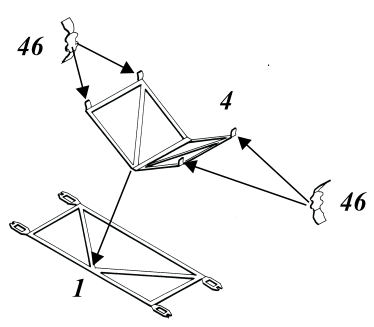

H-21 exterior

1/72 scale detail set for Italeri kit

-  OPPOSITE SIDE
-  REMOVE
-  BEND
-  REPLACE
-  GRIND
-  OPTION

Standart external 265 U.S.gal. fuel tank
[use from 1/72 kit F-80,T-33,F-84]