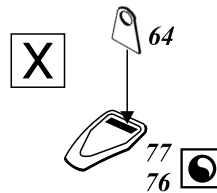

H-21 exterior

1/72 scale detail set for Italeri kit

-  OPPOSITE SIDE
-  REMOVE
-  BEND
-  REPLACE
-  GRIND
-  OPTION

Standart external 265 U.S.gal. fuel tank
[use from 1/72 kit F-80,T-33,F-84]