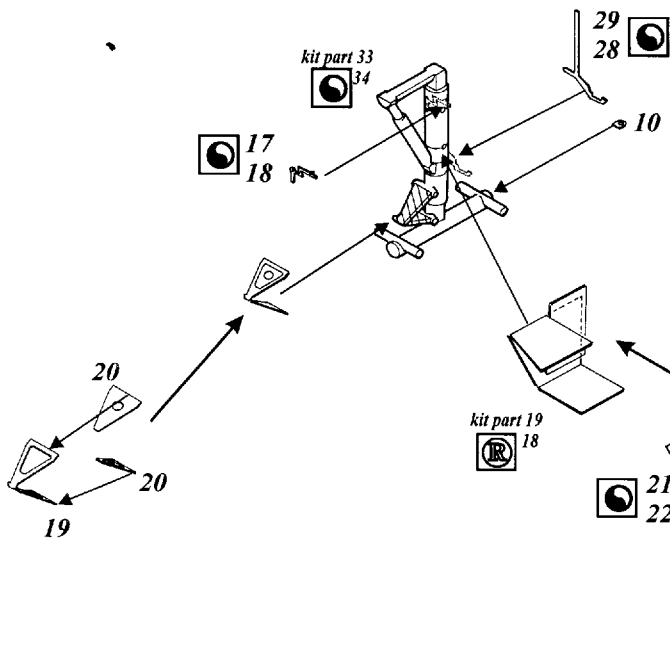

E-3F/E-3B Sentry

1/72 scale detail set for Heller kit

72 312

-  OPPOSITE SIDE
-  REMOVE
-  BEND
-  REPLACE
-  GRIND
-  OPTION

A COCKPIT

B MAIN UNDERCARRIAGE

C NOSE UNDERCARRIAGE

D EXTERNAL PARTS