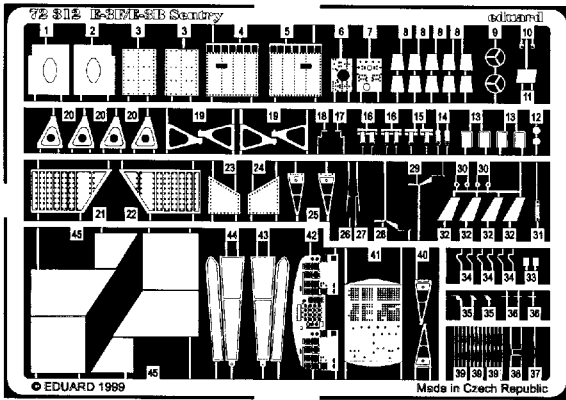

E-3F/E-3B Sentry

1/72 scale detail set for Heller kit

72 312

-  OPPOSITE SIDE
-  REMOVE
-  BEND
-  REPLACE
-  GRIND
-  OPTION

A COCKPIT

B MAIN UNDERCARRIAGE

C NOSE UNDERCARRIAGE

D EXTERNAL PARTS