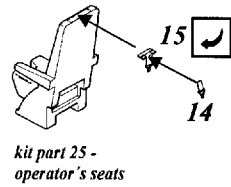

E-3F/E-3B Sentry

1/72 scale detail set for Heller kit

72 312

-  OPPOSITE SIDE
-  REMOVE
-  BEND
-  REPLACE
-  GRIND
-  OPTION

A COCKPIT

B MAIN UNDERCARRIAGE

C NOSE UNDERCARRIAGE

D EXTERNAL PARTS