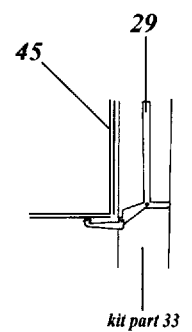

E-3F/E-3B Sentry

1/72 scale detail set for Heller kit

72 312

-  OPPOSITE SIDE
-  REMOVE
-  BEND
-  REPLACE
-  GRIND
-  OPTION

A COCKPIT

B MAIN UNDERCARRIAGE

C NOSE UNDERCARRIAGE

D EXTERNAL PARTS