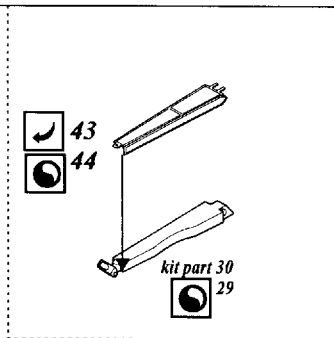

E-3F/E-3B Sentry

1/72 scale detail set for Heller kit

72 312

-  OPPOSITE SIDE
-  REMOVE
-  BEND
-  REPLACE
-  GRIND
-  OPTION

A COCKPIT

B MAIN UNDERCARRIAGE

C NOSE UNDERCARRIAGE

D EXTERNAL PARTS