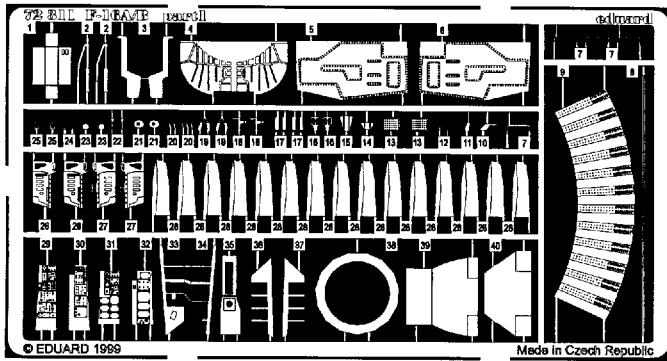

# F-16A/B

1/72 scale detail set for italeri kit

- OPPOSITE SIDE
- REMOVE
- BEND
- REPLACE
- GRIND
- OPTION

## A COCKPIT

For both versions

Two seater only