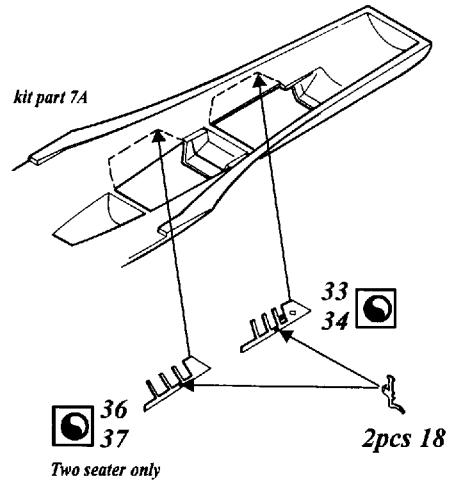

# F-16A/B

1/72 scale detail set for italeri kit

- OPPOSITE SIDE
- REMOVE
- BEND
- REPLACE
- GRIND
- OPTION

## A COCKPIT

For both versions

Two seater only