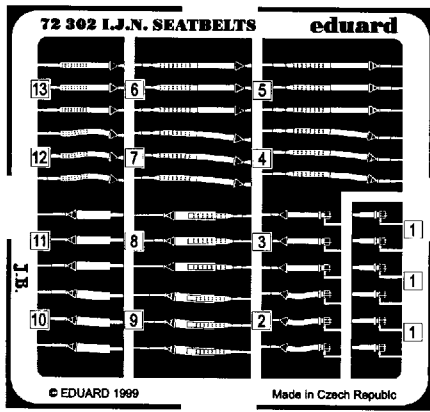

I.J.N. seat belts

1/72 scale detail set for plastic kits

-  OPPOSITE SIDE
-  REMOVE
-  BEND
-  REPLACE
-  GRIND
-  OPTION

Late type

Early type