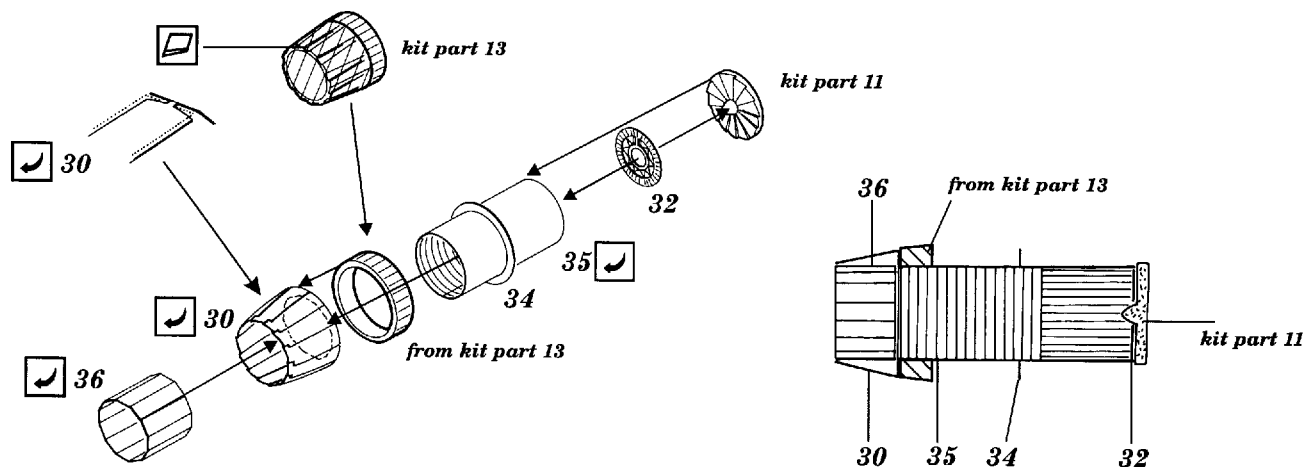

JAS 39 Gripen

1/72 scale detail set for Revell kit

72 298

-  OPPOSITE SIDE
-  REMOVE
-  BEND
-  REPLACE
-  GRIND
-  OPTION

A EJECTION SEAT

B COCKPIT

C CANOPY

D ENGINE