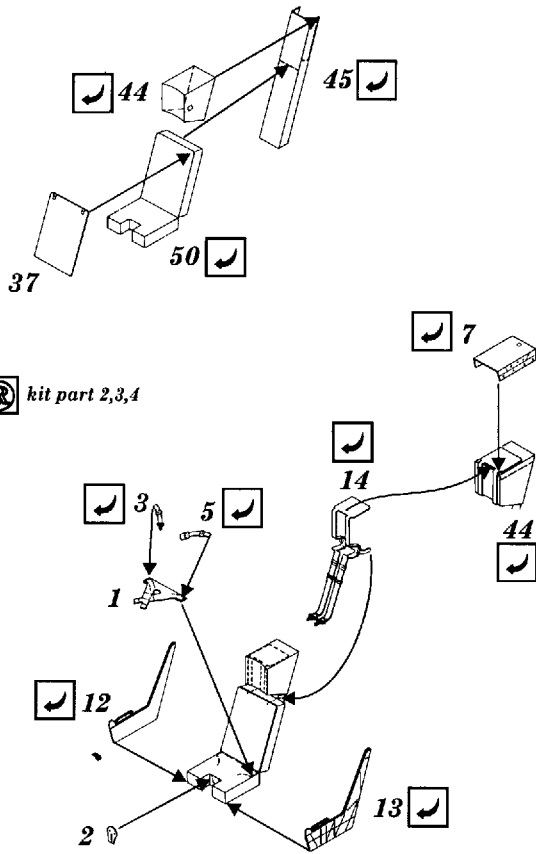

JAS 39 Gripen

1/72 scale detail set for Revell kit

72 298

-  OPPOSITE SIDE
-  REMOVE
-  BEND
-  REPLACE
-  GRIND
-  OPTION

A EJECTION SEAT

B COCKPIT

C CANOPY

D ENGINE

E NOSE UNDERCARRIAGE

F MAIN UNDERCARRIAGE

G EXTERNAL PARTS