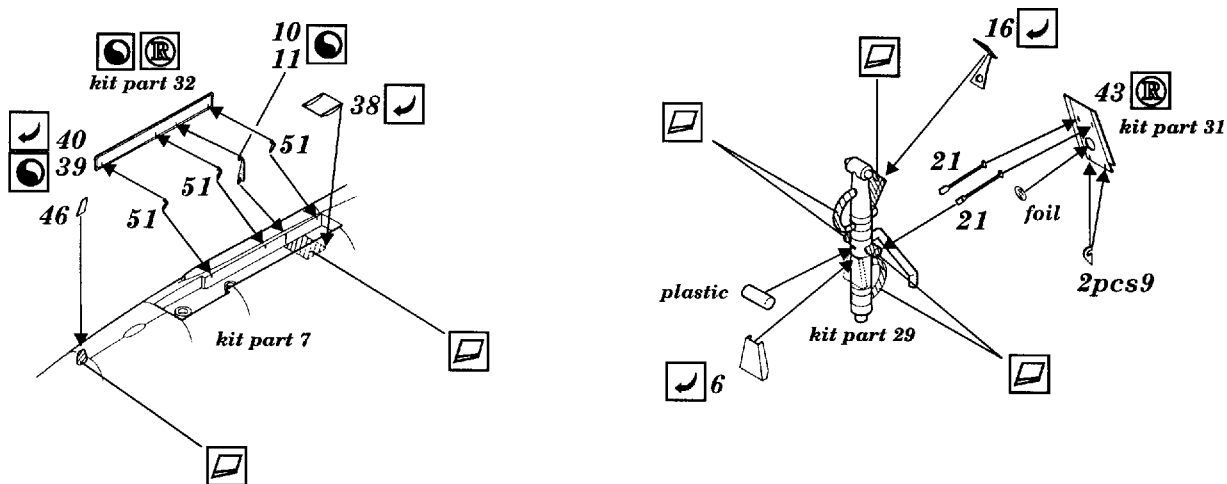

E NOSE UNDERCARRIAGE