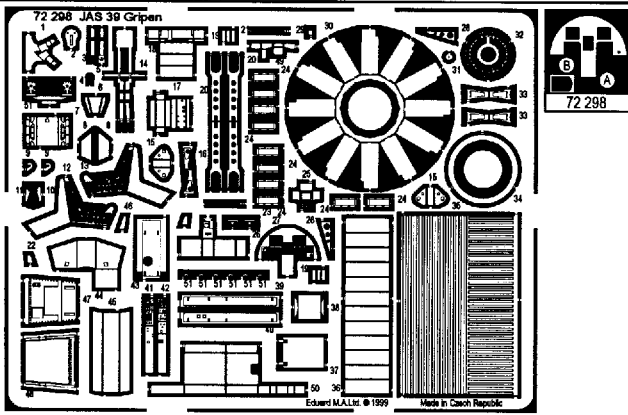

JAS 39 Gripen

1/72 scale detail set for Revell kit

72 298

-  OPPOSITE SIDE
-  REMOVE
-  BEND
-  REPLACE
-  GRIND
-  OPTION

A EJECTION SEAT

B COCKPIT

C CANOPY

D ENGINE

E NOSE UNDERCARRIAGE

F MAIN UNDERCARRIAGE

G EXTERNAL PARTS