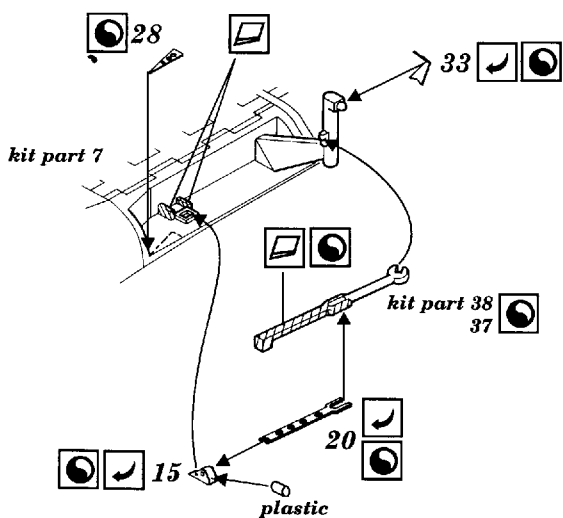

JAS 39 Gripen

1/72 scale detail set for Revell kit

72 298

-  OPPOSITE SIDE
-  REMOVE
-  BEND
-  REPLACE
-  GRIND
-  OPTION

A EJECTION SEAT

B COCKPIT

C CANOPY

D ENGINE

E NOSE UNDERCARRIAGE

F MAIN UNDERCARRIAGE

G EXTERNAL PARTS