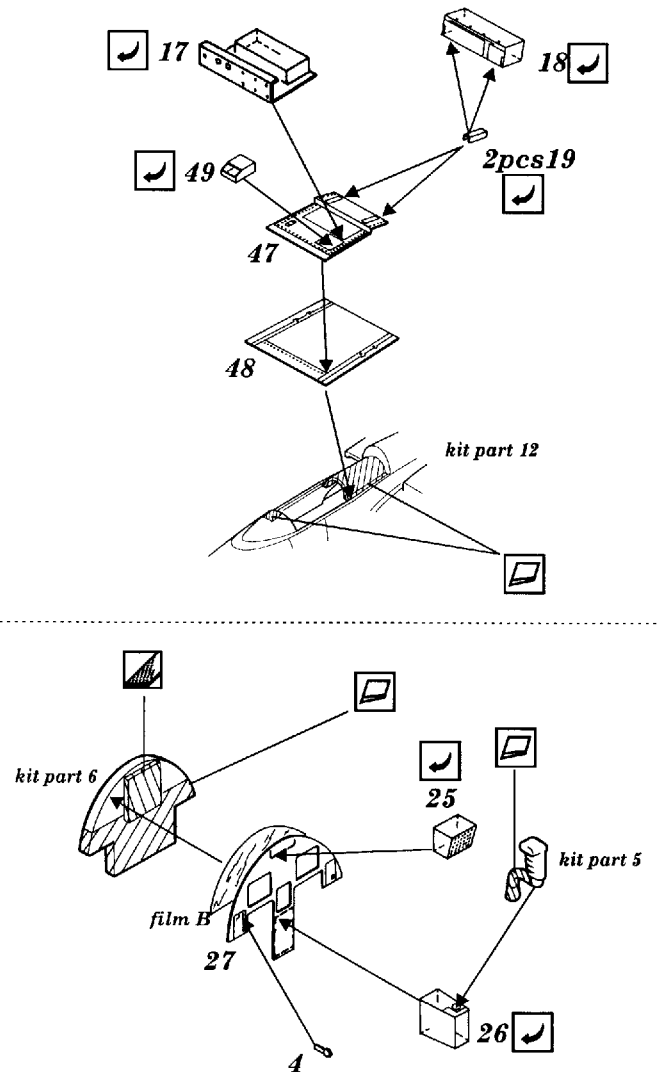

JAS 39 Gripen

1/72 scale detail set for Revell kit

72 298

-  OPPOSITE SIDE
-  REMOVE
-  BEND
-  REPLACE
-  GRIND
-  OPTION

A EJECTION SEAT

B COCKPIT

C CANOPY

D ENGINE

E NOSE UNDERCARRIAGE

F MAIN UNDERCARRIAGE

G EXTERNAL PARTS