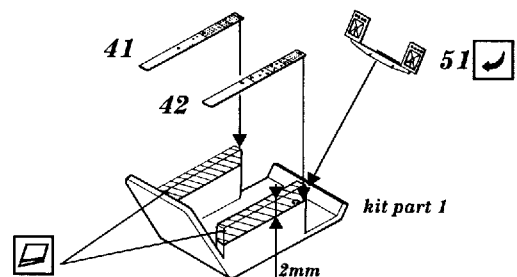

JAS 39 Gripen

1/72 scale detail set for Revell kit

72 298

-  OPPOSITE SIDE
-  REMOVE
-  BEND
-  REPLACE
-  GRIND
-  OPTION

A EJECTION SEAT

B COCKPIT

C CANOPY

D ENGINE