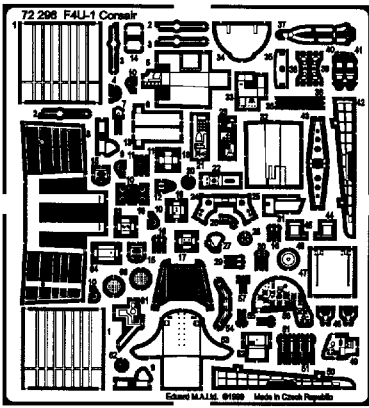

F4U-1 Corsair

1/72 scale detail set for Academy kit

-  OPPOSITE SIDE
-  REMOVE
-  BEND
-  REPLACE
-  GRIND
-  OPTION

A COCKPIT

B UNDERCARRIAGE