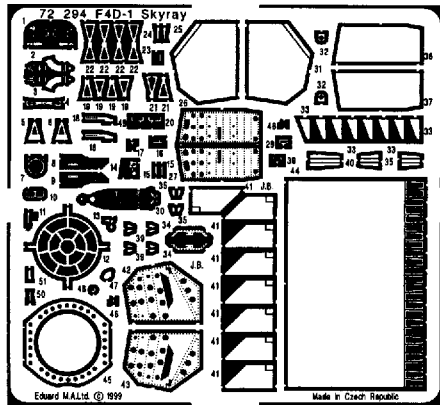

# F4D-1 Skyray

1/72 scale detail set for Tamiya kit

**72 294**

-  OPPOSITE SIDE
-  REMOVE
-  BEND
-  REPLACE
-  GRIND
-  OPTION

## A COCKPIT

### C MAIN UNDERCARRIAGE

kit part B6,B7

kit part B20,B21