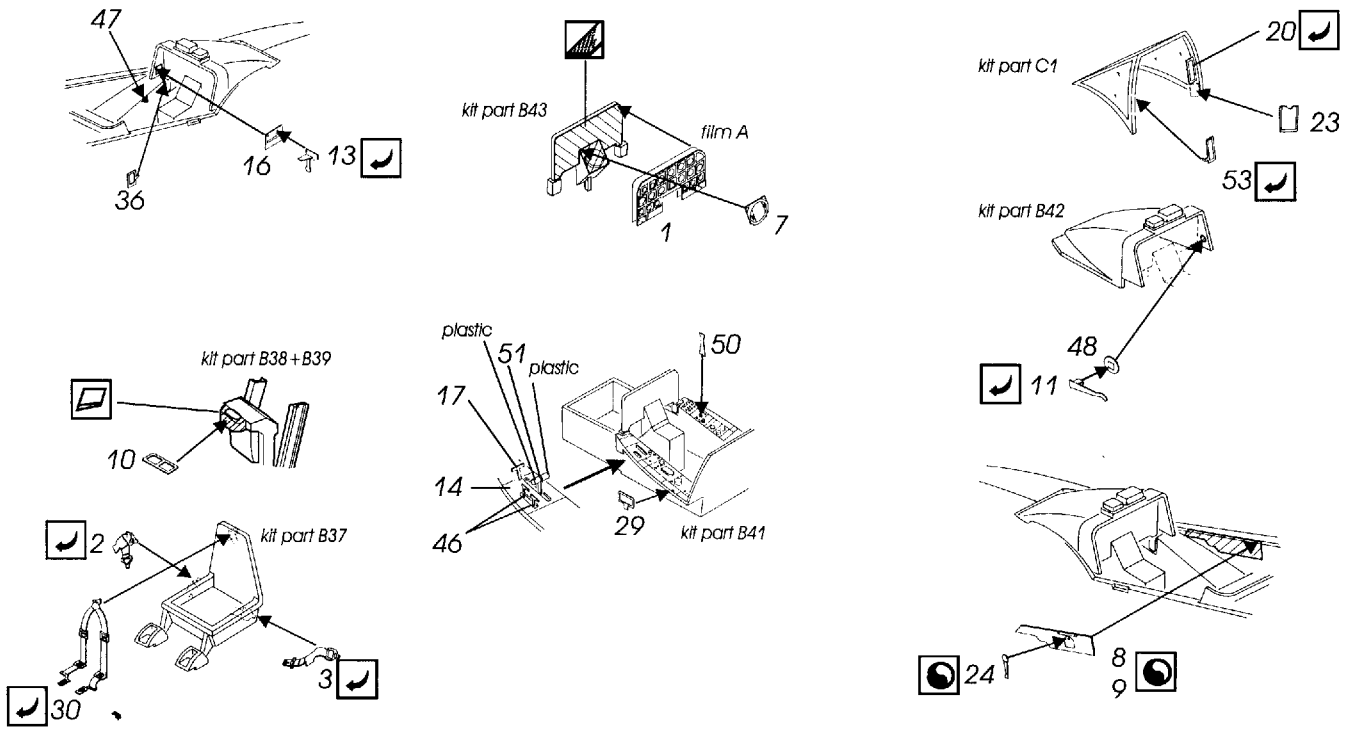

F4D-1 Skyray

1/72 scale detail set for Tamiya kit

72 294

- OPPOSITE SIDE
- REMOVE
- BEND
- REPLACE
- GRIND
- OPTION

A COCKPIT

B NOSE UNDERCARRIAGE