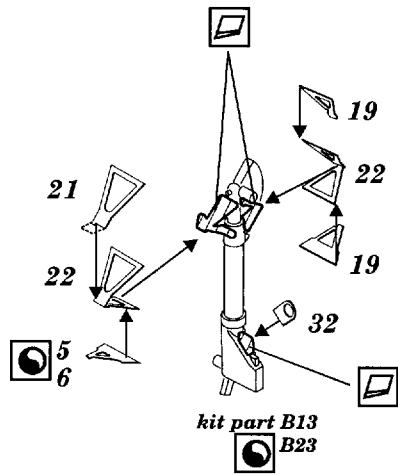

C MAIN UNDERCARRIAGE