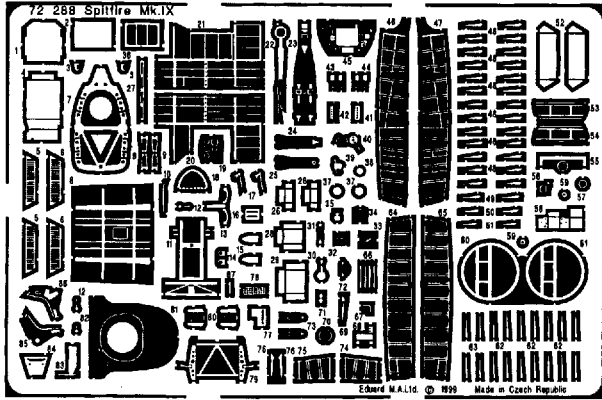

Spitfire Mk.IX

1/72 scale detail set for Italeri kit

-  OPPOSITE SIDE
-  REMOVE
-  BEND
-  REPLACE
-  GRIND
-  OPTION

A COCKPIT

B UNDERCARRIAGE

C RADIATOR FLAPS

D FLAPS

E GUNSIGHT

F EXTERNAL PARTS