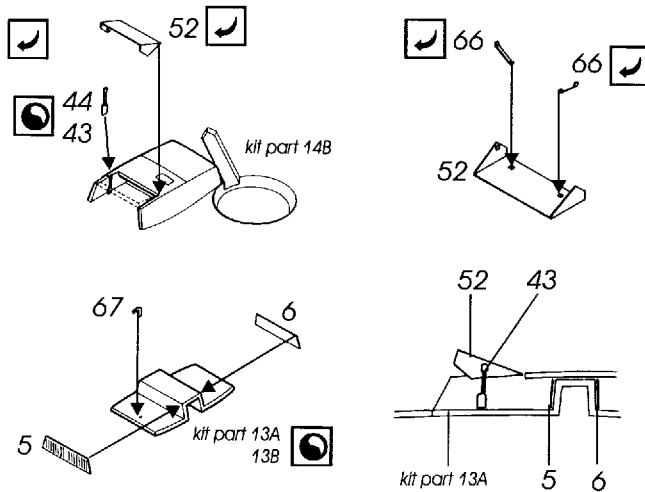

Spitfire Mk.IX

1/72 scale detail set for Italeri kit

-  OPPOSITE SIDE
-  REMOVE
-  BEND
-  REPLACE
-  GRIND
-  OPTION

A COCKPIT

B UNDERCARRIAGE

C RADIATOR FLAPS

D FLAPS

E GUNSIGHT

F EXTERNAL PARTS