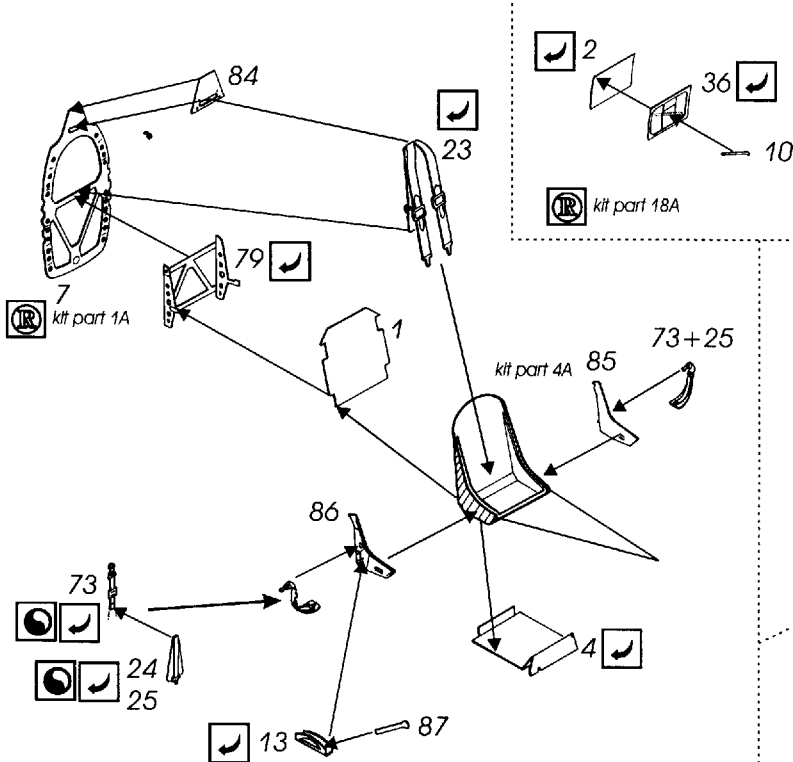

Spitfire Mk.IX

1/72 scale detail set for Italeri kit

-  OPPOSITE SIDE
-  REMOVE
-  BEND
-  REPLACE
-  GRIND
-  OPTION

A COCKPIT

B UNDERCARRIAGE

C RADIATOR FLAPS

D FLAPS

E GUNSIGHT

F EXTERNAL PARTS