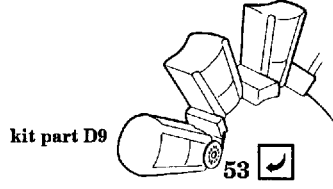

CANOPY

MAKE SLOTS

kit parts C3,4

kit parts D14 D13

TAIL WHEEL