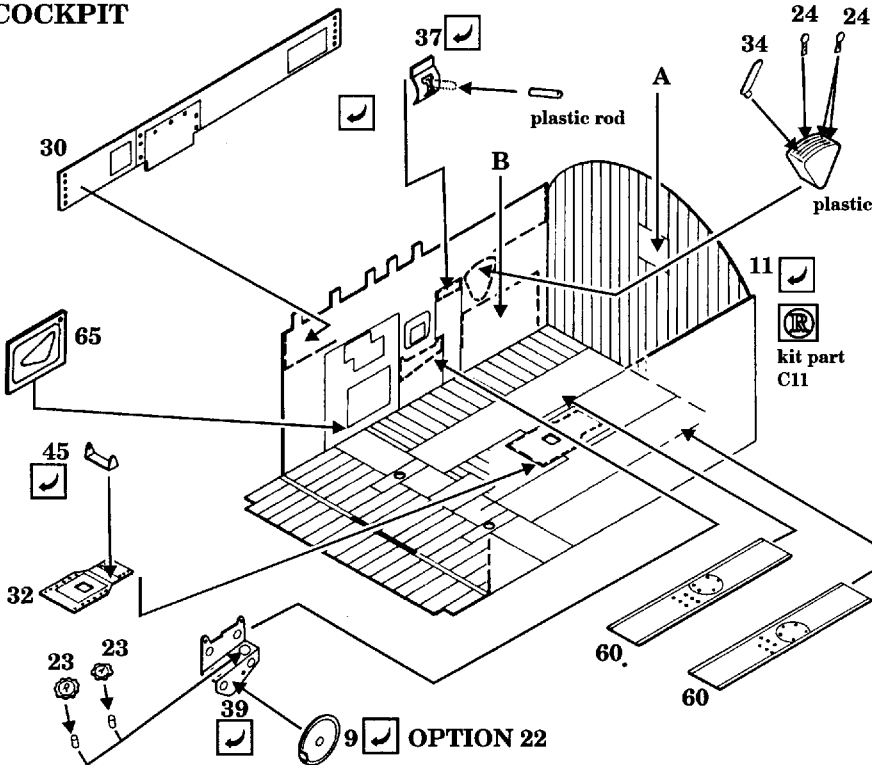

P-47 D Thunderbolt

1/72 scale detail set for ACADEMY kit

-  OPPOSITE SIDE
-  REMOVE
-  BEND
-  REPLACE
-  GRIND

COCKPIT

COCKPIT RIGHT SIDE

GUN SIGHT HOLDERS

B

PILOT'S SEAT & BELTS

CANOPY

MAKE SLOTS

kit parts C3,4

kit parts D14 D13

TAIL WHEEL