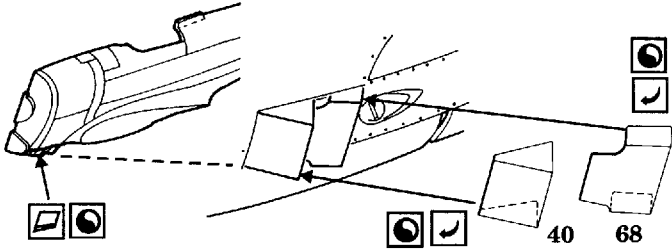

P-47 D Thunderbolt

1/72 scale detail set for ACADEMY kit

-  OPPOSITE SIDE
-  REMOVE
-  BEND
-  REPLACE
-  GRIND

COCKPIT

COCKPIT RIGHT SIDE

GUN SIGHT HOLDERS

B

PILOT'S SEAT & BELTS

CANOPY

MAKE SLOTS

kit parts C3,4

kit parts D14 D13

TAIL WHEEL