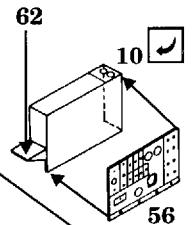

P-47 D Thunderbolt

1/72 scale detail set for ACADEMY kit

-  OPPOSITE SIDE
-  REMOVE
-  BEND
-  REPLACE
-  GRIND

COCKPIT

COCKPIT RIGHT SIDE

GUN SIGHT HOLDERS

B

PILOT'S SEAT & BELTS