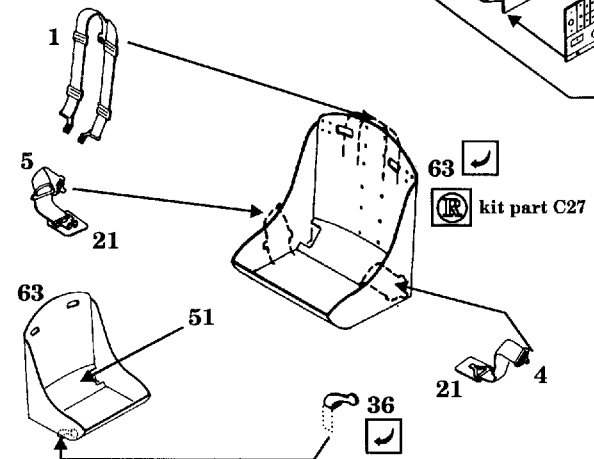

P-47 D Thunderbolt

1/72 scale detail set for ACADEMY kit

-  OPPOSITE SIDE
-  REMOVE
-  BEND
-  REPLACE
-  GRIND

COCKPIT

COCKPIT RIGHT SIDE

GUN SIGHT HOLDERS

B

PILOT'S SEAT & BELTS

CANOPY

MAKE SLOTS

kit parts C3,4

kit parts D14 D13

TAIL WHEEL