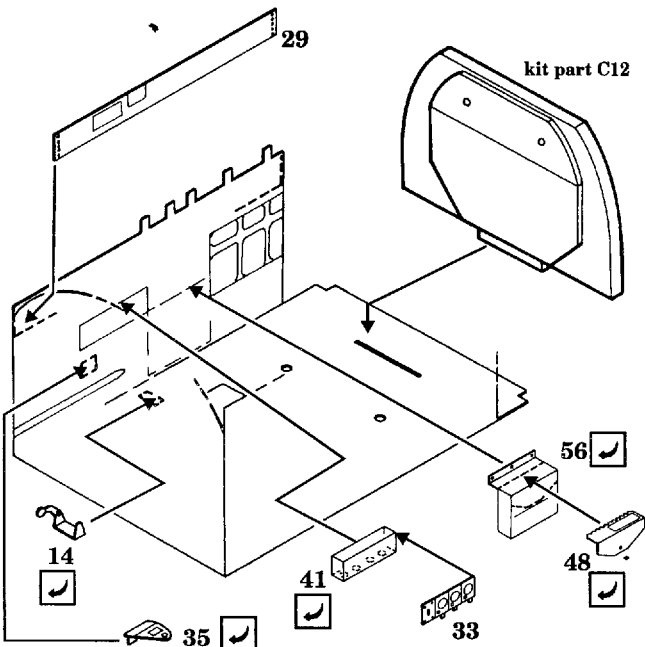

P-47 D Thunderbolt

1/72 scale detail set for ACADEMY kit

-  OPPOSITE SIDE
-  REMOVE
-  BEND
-  REPLACE
-  GRIND

COCKPIT

COCKPIT RIGHT SIDE

GUN SIGHT HOLDERS

B

PILOT'S SEAT & BELTS

CANOPY

MAKE SLOTS

kit parts C3,4

kit parts D14 D13

TAIL WHEEL