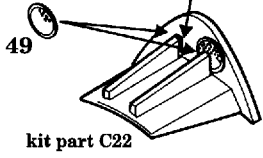

CANOPY

MAKE SLOTS

kit parts C3,4

kit parts D14 D13

TAIL WHEEL