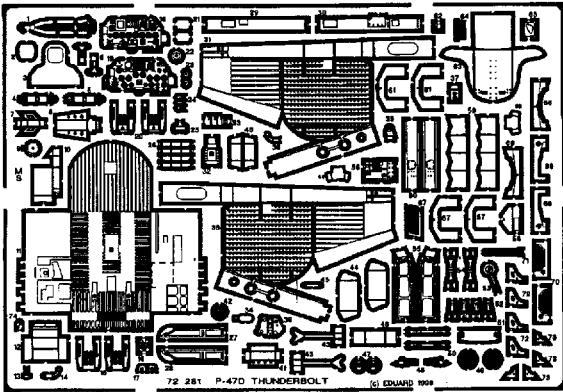

P-47 D Thunderbolt

1/72 scale detail set for ACADEMY kit

-  OPPOSITE SIDE
-  REMOVE
-  BEND
-  REPLACE
-  GRIND

COCKPIT

COCKPIT RIGHT SIDE

GUN SIGHT HOLDERS

B

PILOT'S SEAT & BELTS

CANOPY

MAKE SLOTS

kit parts C3,4

kit parts D14 D13

TAIL WHEEL