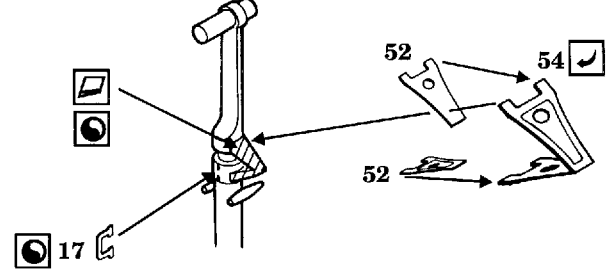

P-47 D Thunderbolt

1/72 scale detail set for ACADEMY kit

-  OPPOSITE SIDE
-  REMOVE
-  BEND
-  REPLACE
-  GRIND

COCKPIT

COCKPIT RIGHT SIDE

GUN SIGHT HOLDERS

B

PILOT'S SEAT & BELTS

CANOPY

MAKE SLOTS

kit parts C3,4

kit parts D14 D13

TAIL WHEEL