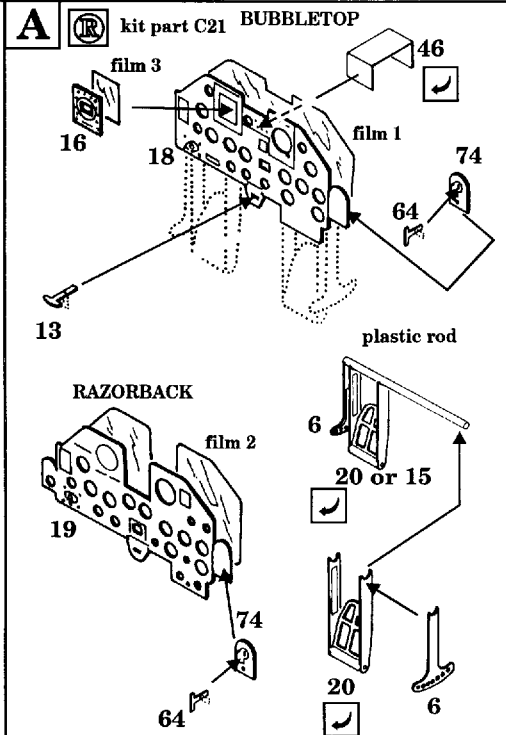

P-47 D Thunderbolt

1/72 scale detail set for ACADEMY kit

-  OPPOSITE SIDE
-  REMOVE
-  BEND
-  REPLACE
-  GRIND

COCKPIT

COCKPIT RIGHT SIDE

GUN SIGHT HOLDERS

B

PILOT'S SEAT & BELTS

CANOPY

MAKE SLOTS

kit parts C3,4

kit parts D14 D13

TAIL WHEEL