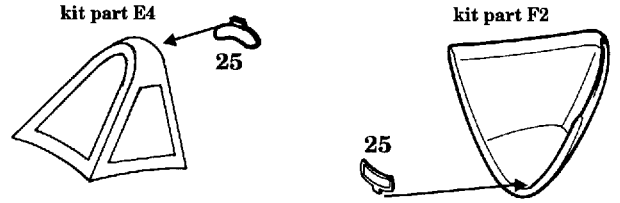

P-47 D Thunderbolt

1/72 scale detail set for ACADEMY kit

-  OPPOSITE SIDE
-  REMOVE
-  BEND
-  REPLACE
-  GRIND

COCKPIT

COCKPIT RIGHT SIDE

GUN SIGHT HOLDERS

B

PILOT'S SEAT & BELTS

CANOPY

MAKE SLOTS

kit parts C3,4

kit parts D14 D13

TAIL WHEEL