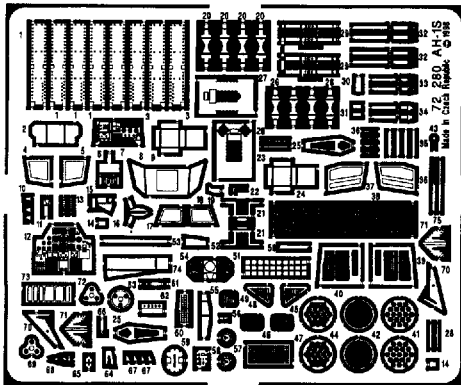

# AH-1S

1/72 scale detail set for Hasegawa kit

- OPPOSITE SIDE
- REMOVE
- BEND
- REPLACE
- GRIND
- OPTION

## A COCKPIT