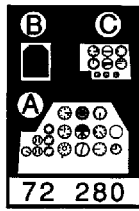

# AH-1S

1/72 scale detail set for Hasegawa kit

- OPPOSITE SIDE
- REMOVE
- BEND
- REPLACE
- GRIND
- OPTION