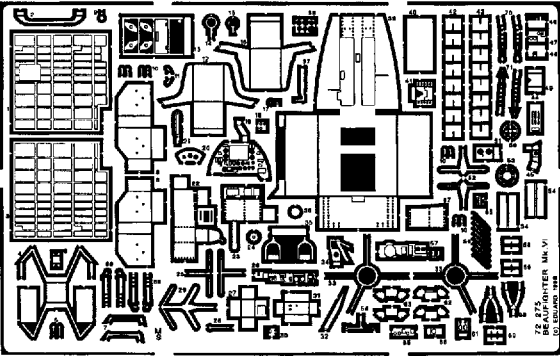

BEAUFIGHTER Mk.VI

1/72 scale detail set for HASEGAWA kit

-  OPPOSITE SIDE
-  REMOVE
-  BEND
-  REPLACE
-  GRIND

INSTRUMENT PANEL