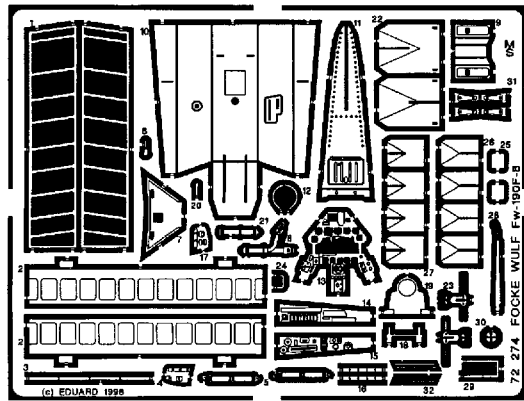

Focke Wulf Fw-190 F-8

1/72 scale detail set for HASEGAWA kit

-  OPPOSITE SIDE
-  REMOVE
-  BEND
-  REPLACE
-  GRIND

PILOT'S SEAT

CANOPY

kit parts C10,C11

LANDING FLAPS

BOMBS