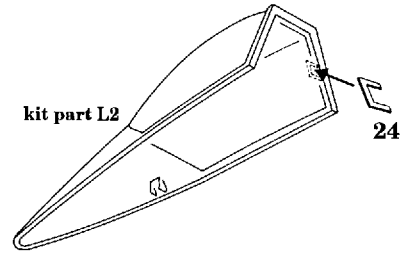

Focke Wulf Fw-190 F-8

1/72 scale detail set for HASEGAWA kit

-  OPPOSITE SIDE
-  REMOVE
-  BEND
-  REPLACE
-  GRIND

PILOT'S SEAT

CANOPY

kit parts C10,C11

LANDING FLAPS

BOMBS