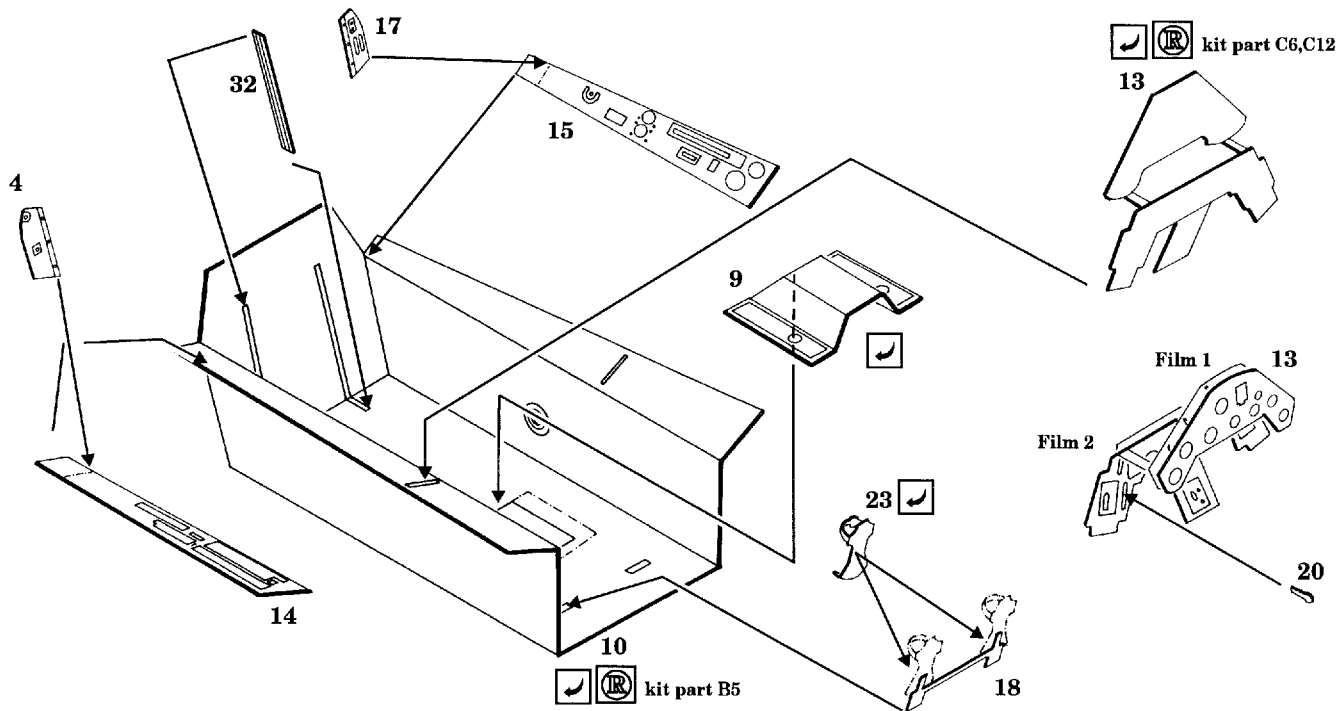

Focke Wulf Fw-190 F-8

1/72 scale detail set for HASEGAWA kit

-  OPPOSITE SIDE
-  REMOVE
-  BEND
-  REPLACE
-  GRIND

PILOT'S SEAT

CANOPY

kit parts C10,C11

LANDING FLAPS

BOMBS