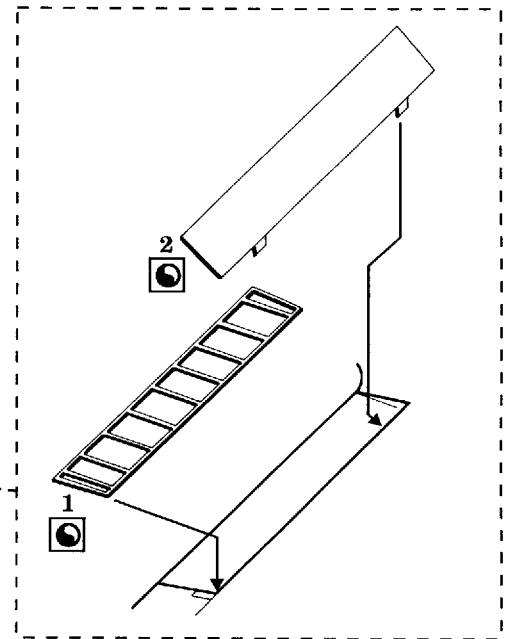

Focke Wulf Fw-190 F-8

1/72 scale detail set for HASEGAWA kit

-  OPPOSITE SIDE
-  REMOVE
-  BEND
-  REPLACE
-  GRIND

PILOT'S SEAT

CANOPY

kit parts C10,C11

LANDING FLAPS

BOMBS