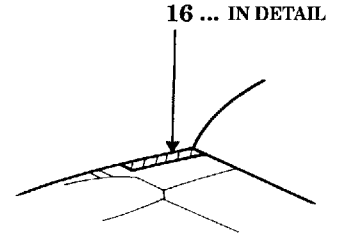

Focke Wulf Fw-190 F-8

1/72 scale detail set for HASEGAWA kit

-  OPPOSITE SIDE
-  REMOVE
-  BEND
-  REPLACE
-  GRIND

PILOT'S SEAT

CANOPY

kit parts C10,C11

LANDING FLAPS

BOMBS