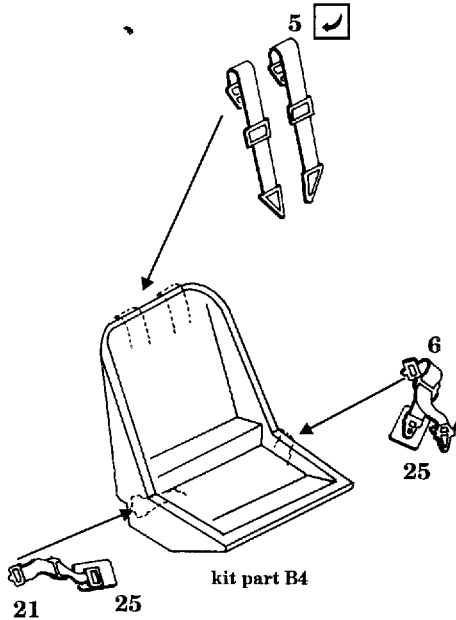

Focke Wulf Fw-190 F-8

1/72 scale detail set for HASEGAWA kit

-  OPPOSITE SIDE
-  REMOVE
-  BEND
-  REPLACE
-  GRIND

PILOT'S SEAT

CANOPY

kit parts C10,C11

LANDING FLAPS

BOMBS