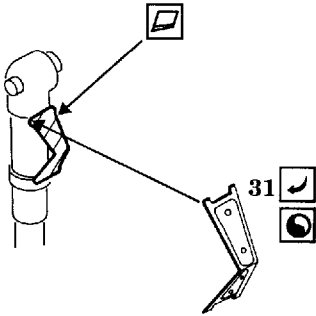

Focke Wulf Fw-190 F-8

1/72 scale detail set for HASEGAWA kit

-  OPPOSITE SIDE
-  REMOVE
-  BEND
-  REPLACE
-  GRIND

PILOT'S SEAT

CANOPY

kit parts C10,C11

LANDING FLAPS

BOMBS