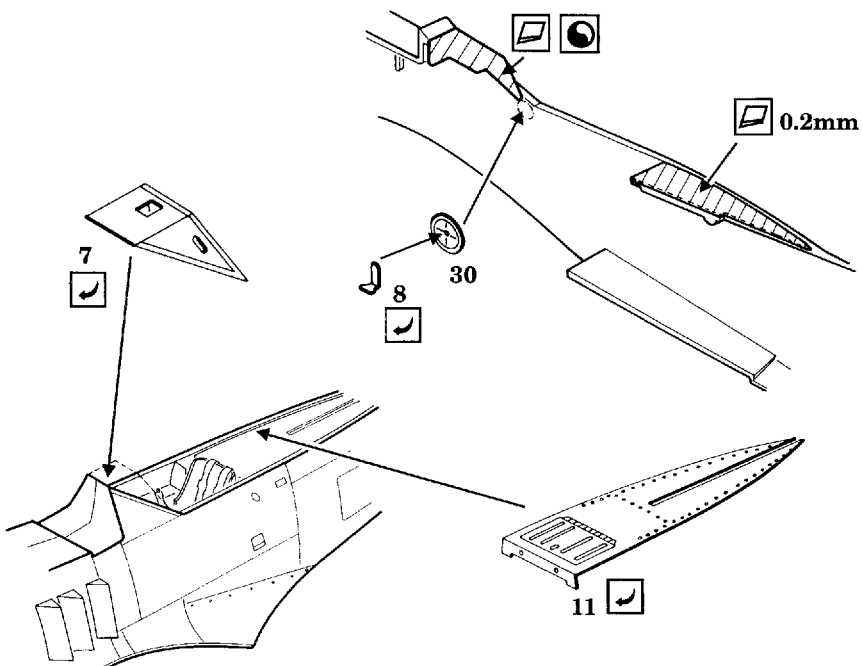

Focke Wulf Fw-190 F-8

1/72 scale detail set for HASEGAWA kit

-  OPPOSITE SIDE
-  REMOVE
-  BEND
-  REPLACE
-  GRIND

PILOT'S SEAT

CANOPY

kit parts C10,C11

LANDING FLAPS

BOMBS