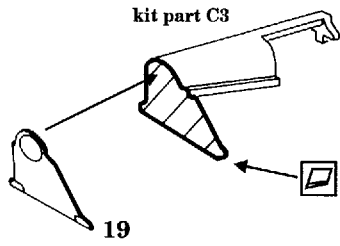

Focke Wulf Fw-190 F-8

1/72 scale detail set for HASEGAWA kit

-  OPPOSITE SIDE
-  REMOVE
-  BEND
-  REPLACE
-  GRIND

PILOT'S SEAT

CANOPY

kit parts C10,C11

LANDING FLAPS

BOMBS