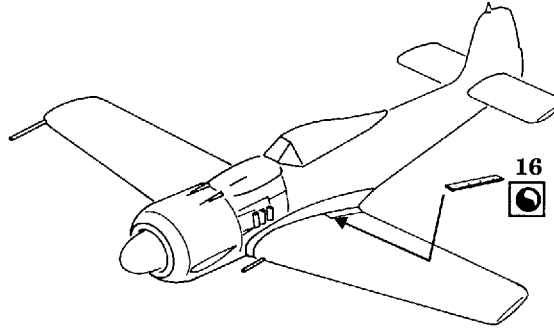

Focke Wulf Fw-190 F-8

1/72 scale detail set for HASEGAWA kit

-  OPPOSITE SIDE
-  REMOVE
-  BEND
-  REPLACE
-  GRIND

PILOT'S SEAT

CANOPY

kit parts C10,C11

LANDING FLAPS

BOMBS