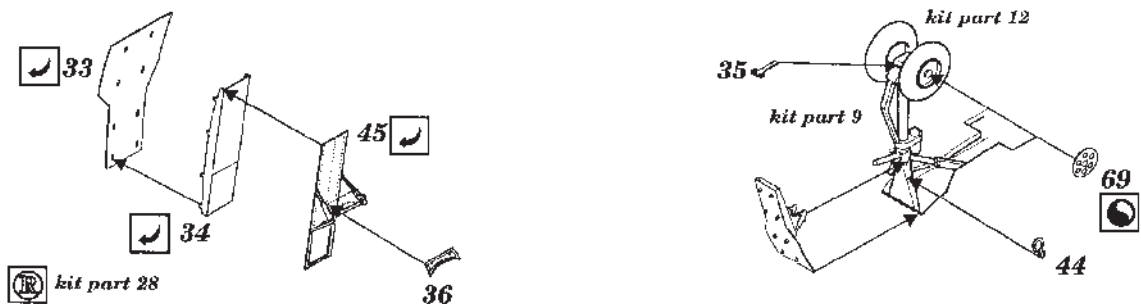

C NOSE UNDERCARRIAGE