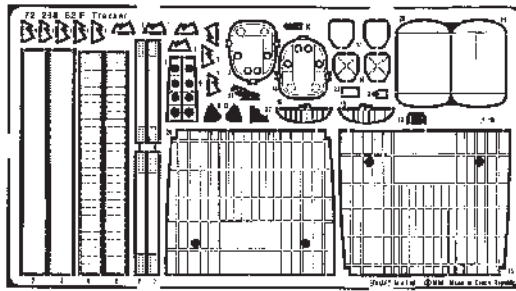

# Grumman S2-F Tracker -exterior

1/72 scale detail set for Hasegawa kit

72 268

-  OPPOSITE SIDE
-  REMOVE
-  BEND
-  REPLACE
-  GRIND
-  OPTION