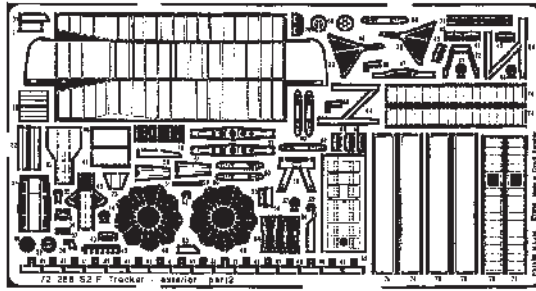

# Grumman S2-F Tracker -exterior

1/72 scale detail set for Hasegawa kit

72 268

-  OPPOSITE SIDE
-  REMOVE
-  BEND
-  REPLACE
-  GRIND
-  OPTION