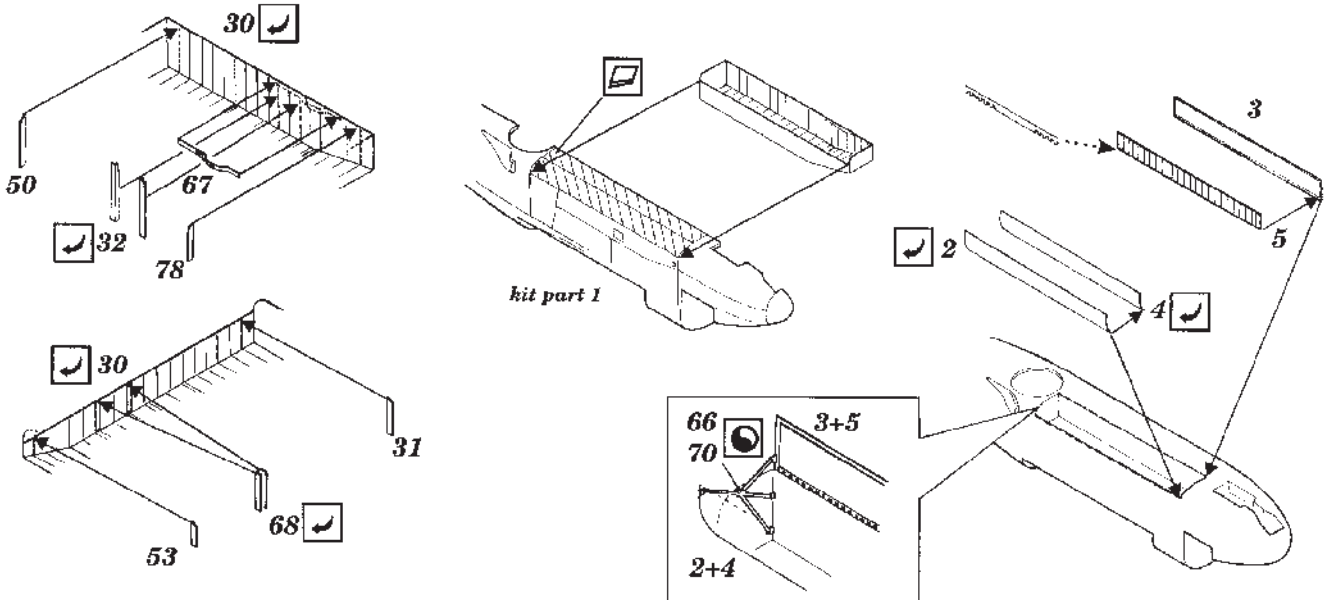

Grumman S2-F Tracker -exterior

1/72 scale detail set for Hasegawa kit

72 268

- OPPOSITE SIDE
- REMOVE
- BEND
- REPLACE
- GRIND
- OPTION

A BOMB BAY

B NOSE WHEEL WELL

C NOSE UNDERCARRIAGE