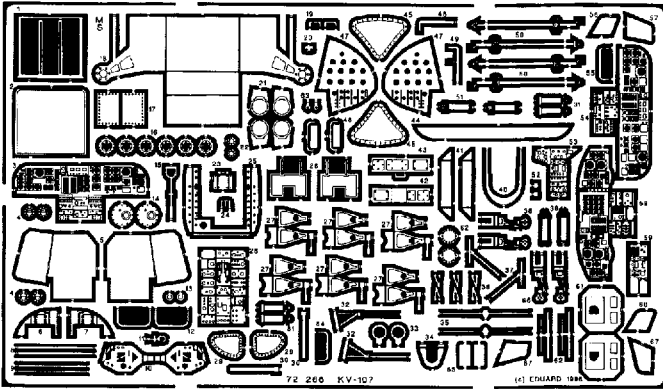

KV-107 II/-3,-4,-5

1/72 scale detail set for FUJIMI kit

- OPPOSITE SIDE
- REMOVE
- BEND
- REPLACE
- GRIND

FLOOR

KV 107 II-4

KV 107 II-3

ROTORS

MIRRORS

VARIOUS PARTS

KV 107 II-5

HOIST KV 107 II-5

-  Kit part 15
-  48
-  49
-  Kit part 16