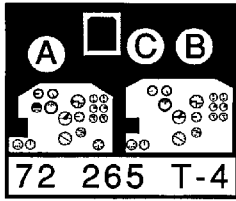

# Kawasaki T-4

1/72 scale detail set for Hasegawa kit

- OPPOSITE SIDE
- REMOVE
- BEND
- REPLACE
- GRIND
- OPTION