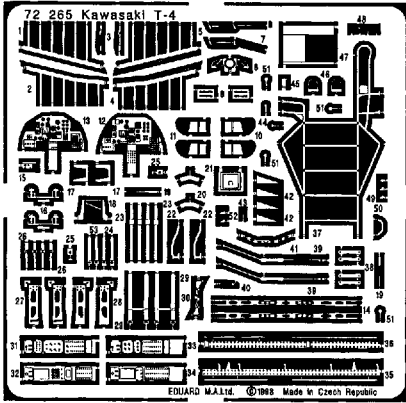

# Kawasaki T-4

1/72 scale detail set for Hasegawa kit

- OPPOSITE SIDE
- REMOVE
- BEND
- REPLACE
- GRIND
- OPTION

## A EJECTION SEAT