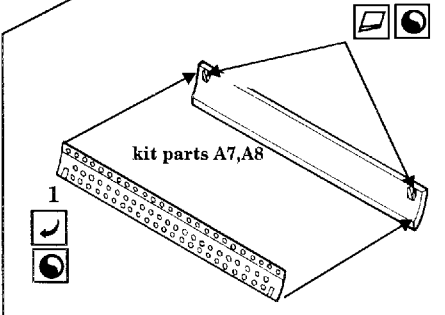

Ki-49 HELEN

1/72 scale detail set for HASEGAWA kit

-  OPPOSITE SIDE
-  REMOVE
-  BEND
-  REPLACE
-  GRIND

ENGINES

BOMBS

UC STRUTS

BOMB BAY DOOR

LADDER