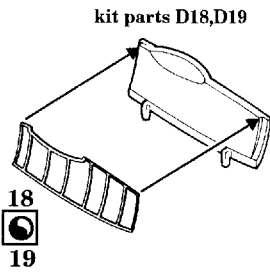

Ki-49 HELEN

1/72 scale detail set for HASEGAWA kit

-  OPPOSITE SIDE
-  REMOVE
-  BEND
-  REPLACE
-  GRIND

ENGINES

BOMBS

UC STRUTS

BOMB BAY DOOR

LADDER