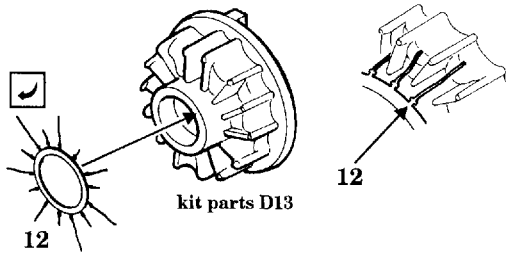

Ki-49 HELEN

1/72 scale detail set for HASEGAWA kit

-  OPPOSITE SIDE
-  REMOVE
-  BEND
-  REPLACE
-  GRIND

ENGINES

BOMBS

UC STRUTS

BOMB BAY DOOR

LADDER