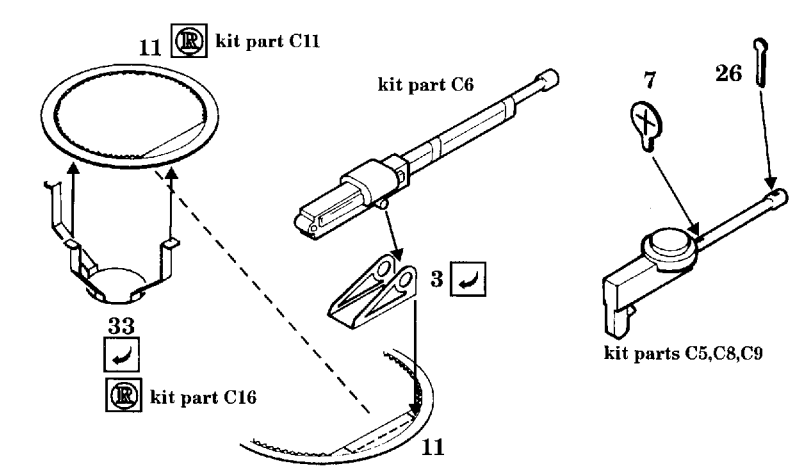

Ki-49 HELEN

1/72 scale detail set for HASEGAWA kit

-  OPPOSITE SIDE
-  REMOVE
-  BEND
-  REPLACE
-  GRIND

ENGINES

BOMBS

UC STRUTS

BOMB BAY DOOR

LADDER