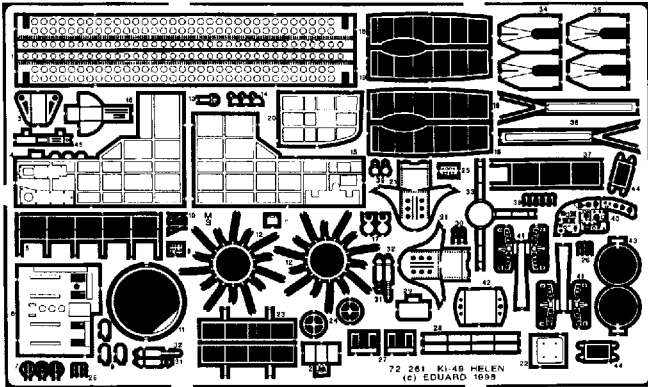

Ki-49 HELEN

1/72 scale detail set for HASEGAWA kit

-  OPPOSITE SIDE
-  REMOVE
-  BEND
-  REPLACE
-  GRIND

ENGINES

BOMBS

UC STRUTS

BOMB BAY DOOR

LADDER