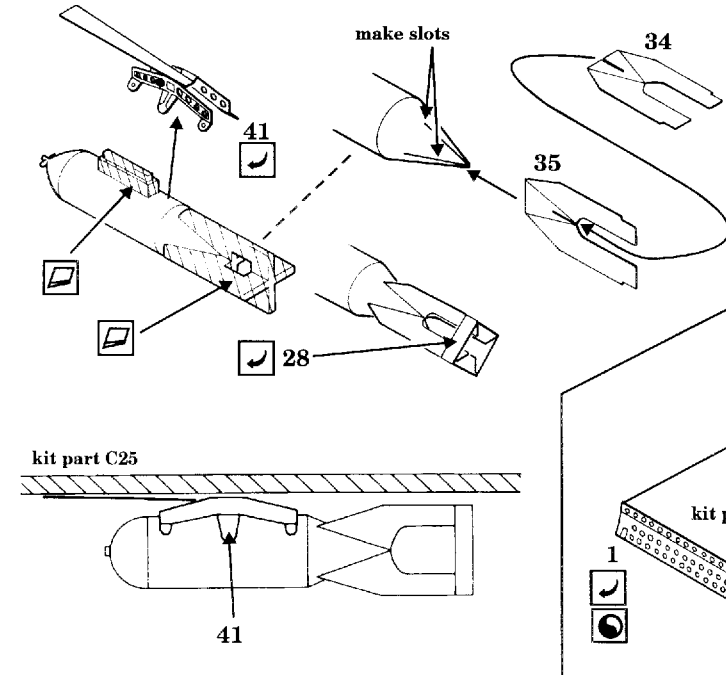

Ki-49 HELEN

1/72 scale detail set for HASEGAWA kit

-  OPPOSITE SIDE
-  REMOVE
-  BEND
-  REPLACE
-  GRIND

ENGINES

BOMBS

UC STRUTS

BOMB BAY DOOR

LADDER