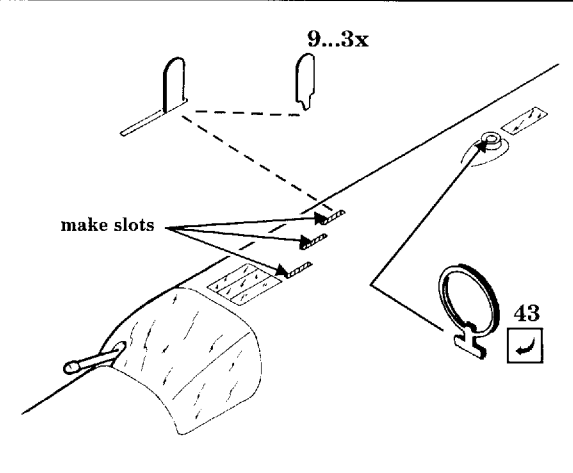

Ki-49 HELEN

1/72 scale detail set for HASEGAWA kit

-  OPPOSITE SIDE
-  REMOVE
-  BEND
-  REPLACE
-  GRIND

ENGINES

BOMBS

UC STRUTS

BOMB BAY DOOR

LADDER