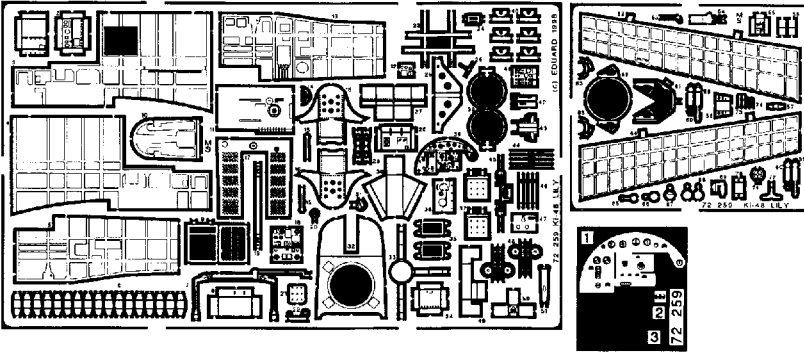

# Ki-48 LILY

1/72 scale detail set for HASEGAWA kit

-  OPPOSITE SIDE
-  REMOVE
-  BEND
-  REPLACE
-  GRIND

**VENTRAL GUNNER POSITION & MACHINE GUN**