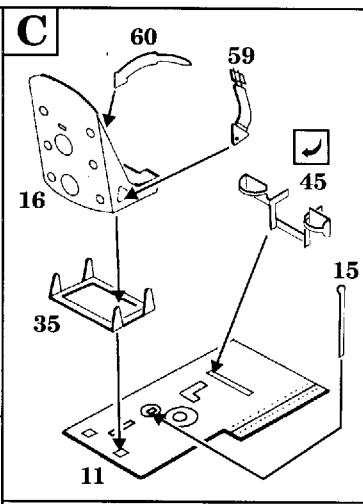

# Ki-48 LILY

1/72 scale detail set for HASEGAWA kit

-  OPPOSITE SIDE
-  REMOVE
-  BEND
-  REPLACE
-  GRIND

**VENTRAL GUNNER POSITION & MACHINE GUN**