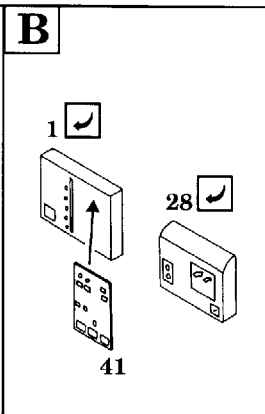

# Ki-48 LILY

1/72 scale detail set for HASEGAWA kit

-  OPPOSITE SIDE
-  REMOVE
-  BEND
-  REPLACE
-  GRIND

**VENTRAL GUNNER POSITION & MACHINE GUN**