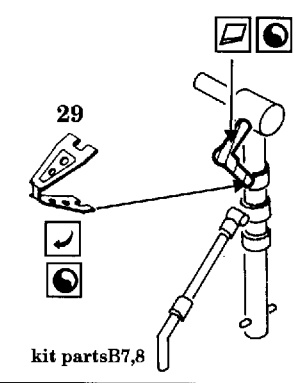

# Ki-48 LILY

1/72 scale detail set for HASEGAWA kit

-  OPPOSITE SIDE
-  REMOVE
-  BEND
-  REPLACE
-  GRIND

**VENTRAL GUNNER POSITION & MACHINE GUN**