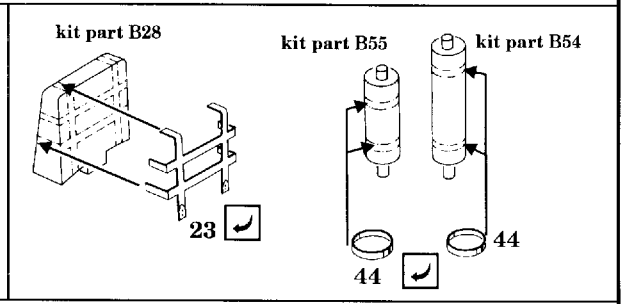

# Ki-48 LILY

1/72 scale detail set for HASEGAWA kit

-  OPPOSITE SIDE
-  REMOVE
-  BEND
-  REPLACE
-  GRIND

**VENTRAL GUNNER POSITION & MACHINE GUN**