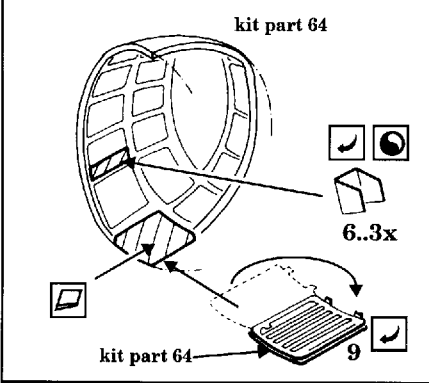

# Ki-48 LILY

1/72 scale detail set for HASEGAWA kit

-  OPPOSITE SIDE
-  REMOVE
-  BEND
-  REPLACE
-  GRIND

**VENTRAL GUNNER POSITION & MACHINE GUN**