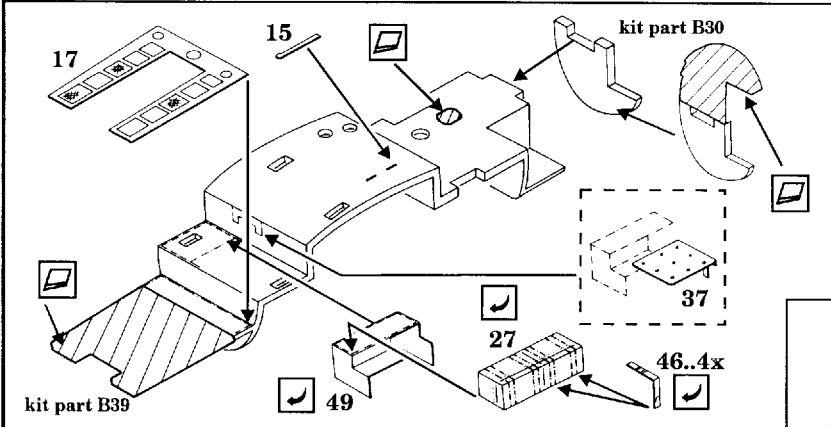

# Ki-48 LILY

1/72 scale detail set for HASEGAWA kit

-  OPPOSITE SIDE
-  REMOVE
-  BEND
-  REPLACE
-  GRIND

**VENTRAL GUNNER POSITION & MACHINE GUN**