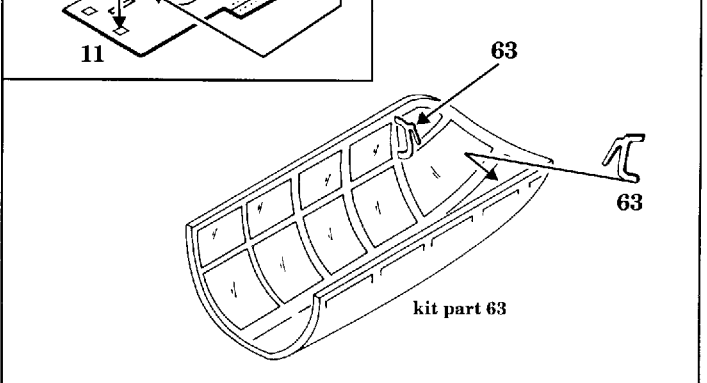

# Ki-48 LILY

1/72 scale detail set for HASEGAWA kit

-  OPPOSITE SIDE
-  REMOVE
-  BEND
-  REPLACE
-  GRIND

**VENTRAL GUNNER POSITION & MACHINE GUN**