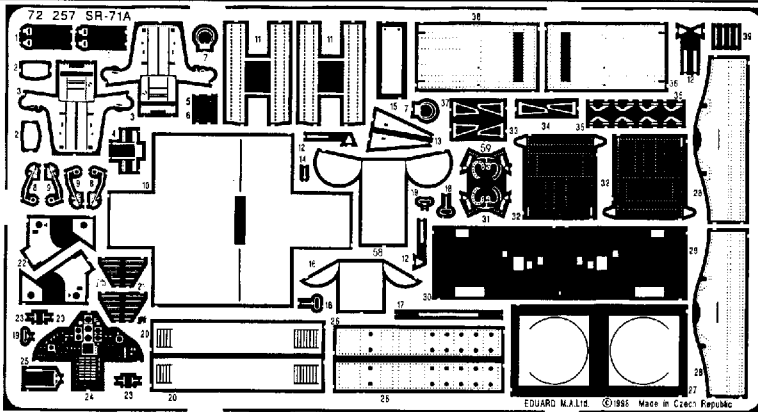

# SR-71A

1/72 scale detail set for Academy kit

-  OPPOSITE SIDE
-  REMOVE
-  BEND
-  REPLACE
-  GRIND
-  OPTION

## A INSTRUMENT PANELS

## B SEAT