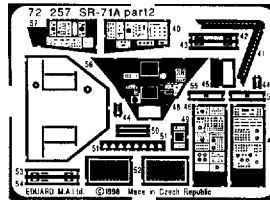

# SR-71A

1/72 scale detail set for Academy kit

-  OPPOSITE SIDE
-  REMOVE
-  BEND
-  REPLACE
-  GRIND
-  OPTION

## B SEAT