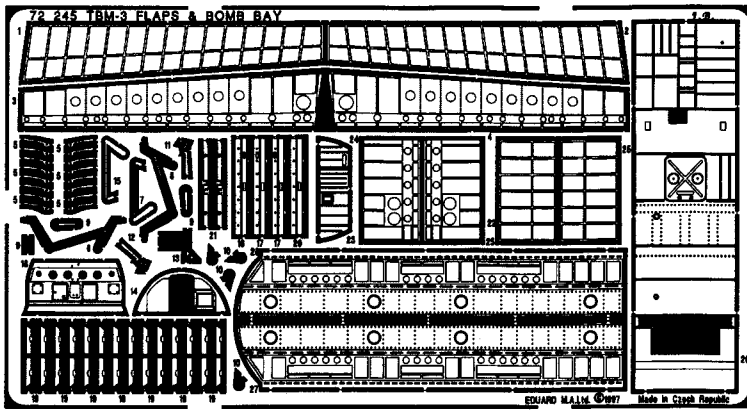

# TBM-3 Flaps & bomb bay

1/72 scale detail set for Hasegawa kit

72 245

-  OPPOSITE SIDE
-  REMOVE
-  BEND
-  REPLACE
-  GRIND
-  OPTION

## A BOMB BAY