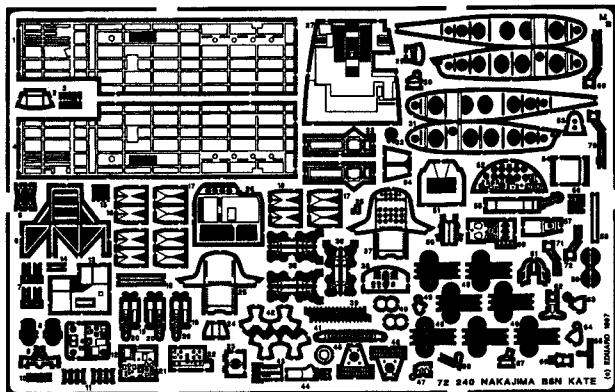

Nakajima B5N Kate

1/72 scale detail set for HASEGAWA kit

-  OPPOSITE SIDE
-  REMOVE
-  BEND
-  REPLACE
-  GRIND

FLOOR

COCKPIT WALLS