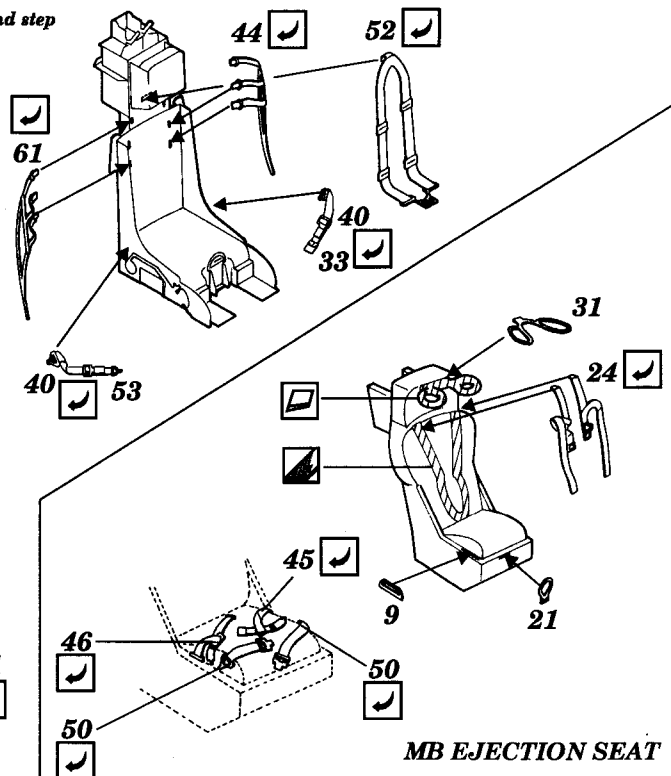

# F-104G Starfighter

1/72 scale detail set for Revell kit

72 239

- OPPOSITE SIDE
- REMOVE
- BEND
- REPLACE
- GRIND
- OPTION

## A EJECTION SEAT

1st step

2nd step

SK-2 EJECTION SEAT

MB EJECTION SEAT