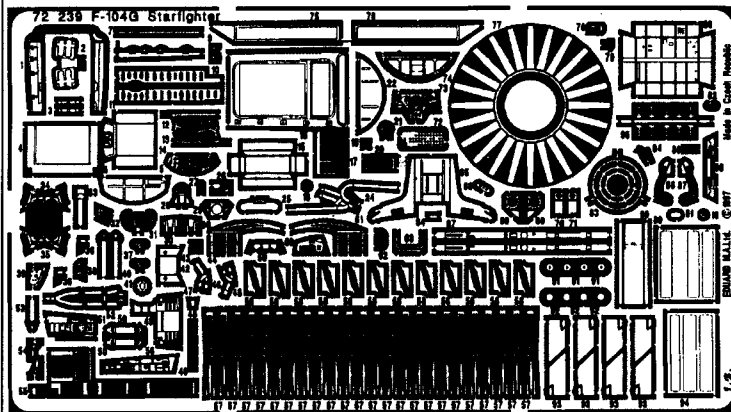

# F-104G Starfighter

1/72 scale detail set for Revell kit

72 239

- OPPOSITE SIDE
- REMOVE
- BEND
- REPLACE
- GRIND
- OPTION

## A EJECTION SEAT

1st step

2nd step

SK-2 EJECTION SEAT

MB EJECTION SEAT

# I EXTERNAL PARTS