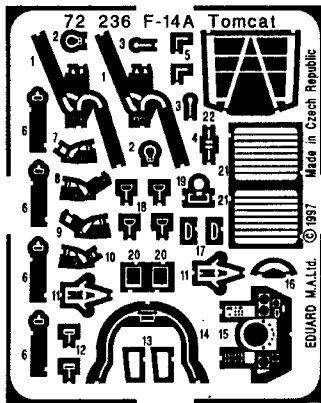

72 236

Grumman F-14A

1/72 scale detail set for Hasegawa kit

-  OPPOSITE SIDE
-  REMOVE
-  BEND
-  REPLACE
-  GRIND
-  OPTION

A EJECTION SEAT

B FRONT COCKPIT

C REAR INSTRUMENT PANEL

D CANOPY

E ARRESTOR HOOK

F AIM-9 ADAPTER