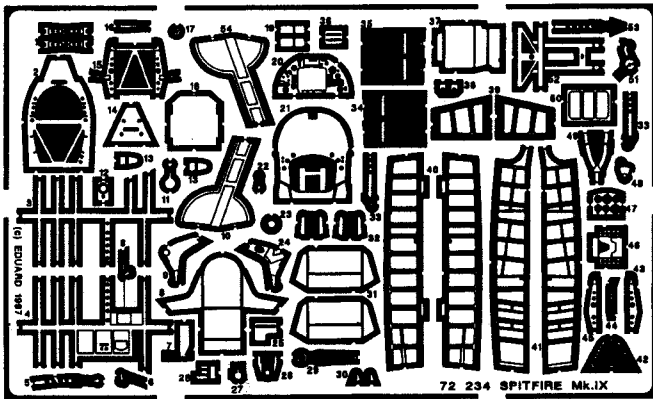

Spitfire Mk. IX

1/72 scale detail set for HASEGAWA kit

-  OPPOSITE SIDE
-  REMOVE
-  BEND
-  REPLACE
-  GRIND

COCKPIT RIGHT SIDE

COCKPIT LEFT SIDE

INSTRUMENT PANEL

PILOT'S SEAT

RADIATORS

UC STRUTS

LANDING FLAPS