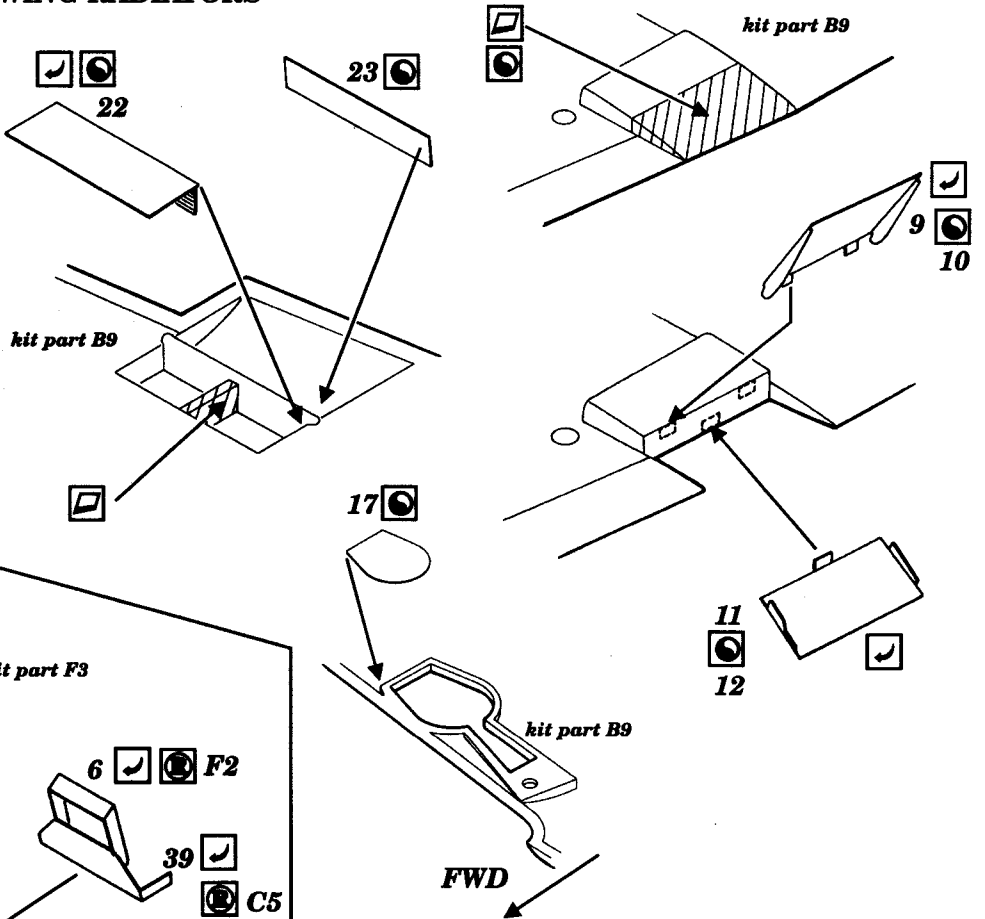

OIL COOLER

WING RADIATORS