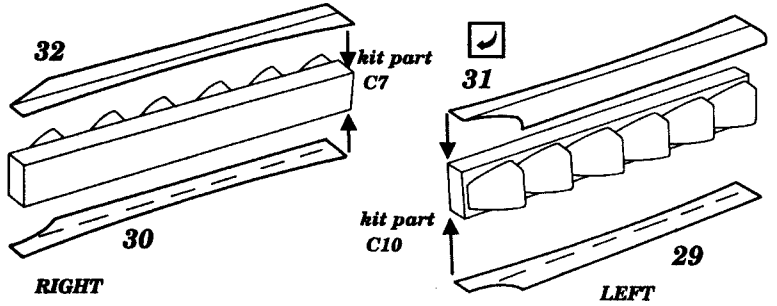

Messerschmitt Bf-109 G-14

1/72 scale detail set for HASEGAWA kit

72 232

-  OPPOSITE SIDE
-  REMOVE
-  BEND
-  REPLACE
-  GRIND

COCKPIT

INSTRUMENT PANEL

EXHAUSTS

OIL COOLER