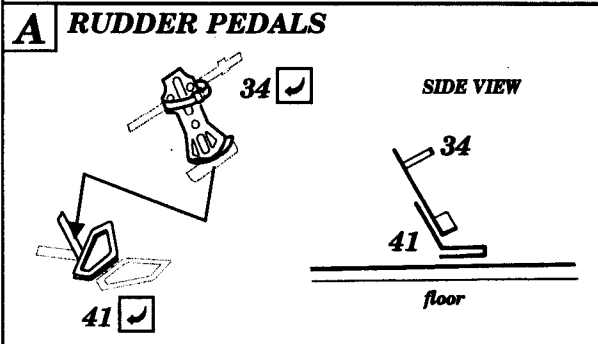

Messerschmitt Bf-109 G-14

1/72 scale detail set for HASEGAWA kit

72 232

-  OPPOSITE SIDE
-  REMOVE
-  BEND
-  REPLACE
-  GRIND

COCKPIT

INSTRUMENT PANEL

EXHAUSTS

OIL COOLER