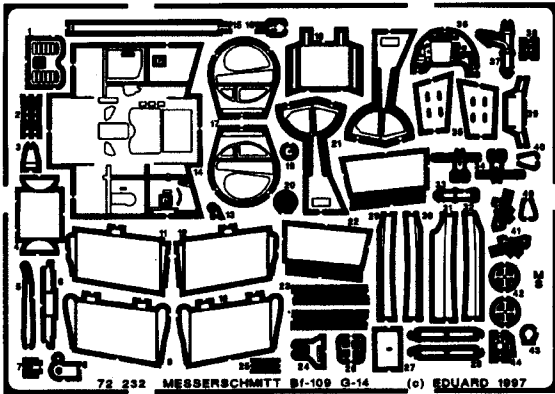

Messerschmitt Bf-109 G-14

1/72 scale detail set for HASEGAWA kit

72 232

-  OPPOSITE SIDE
-  REMOVE
-  BEND
-  REPLACE
-  GRIND

COCKPIT

INSTRUMENT PANEL

EXHAUSTS

OIL COOLER