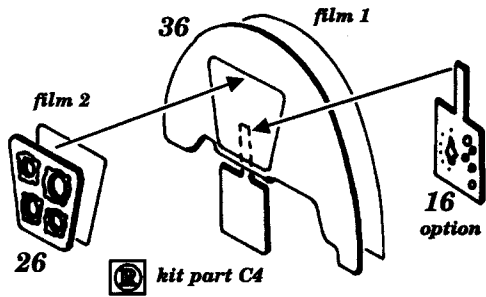

Messerschmitt Bf-109 G-14

1/72 scale detail set for HASEGAWA kit

72 232

-  OPPOSITE SIDE
-  REMOVE
-  BEND
-  REPLACE
-  GRIND

COCKPIT

INSTRUMENT PANEL

EXHAUSTS

OIL COOLER