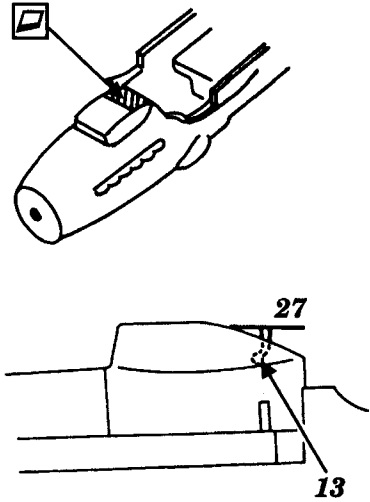

OIL COOLER

WING RADIATORS