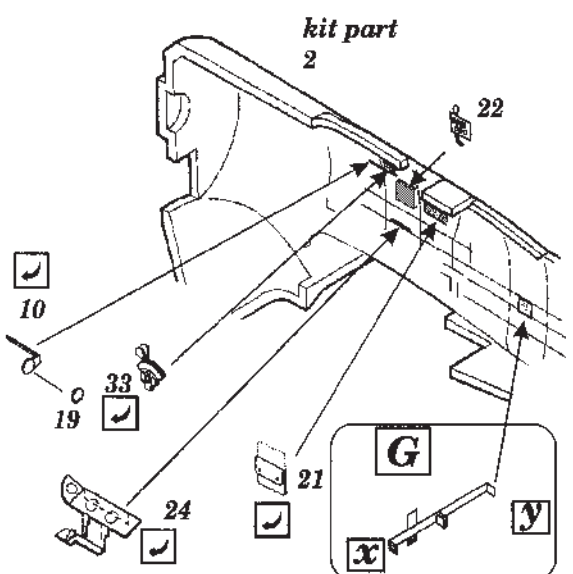

F1M PETE

1/72 scale detail set for FUJIMI kit

72 231

- OPPOSITE SIDE
- REMOVE
- BEND
- REPLACE
- GRIND

A PILOT INSTRUMENT PANEL

B INSTRUMENT PANEL rear

C COCKPIT left side

D PILOT SEAT

E COCKPIT right side

F COCKPIT INTERIOR

G OBSERVER SEAT

I ENGINE DETAIL

J UPPER WING

K CENTRAL FLOAT