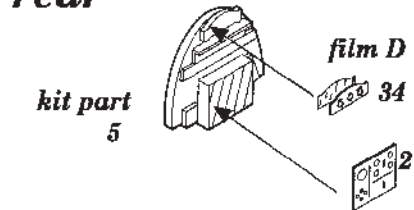

F1M PETE

1/72 scale detail set for FUJIMI kit

72 231

- OPPOSITE SIDE
- REMOVE
- BEND
- REPLACE
- GRIND

A PILOT INSTRUMENT PANEL

B INSTRUMENT PANEL rear

C COCKPIT left side

D PILOT SEAT

E COCKPIT right side

F COCKPIT INTERIOR

G OBSERVER SEAT

I ENGINE DETAIL

J UPPER WING

K CENTRAL FLOAT