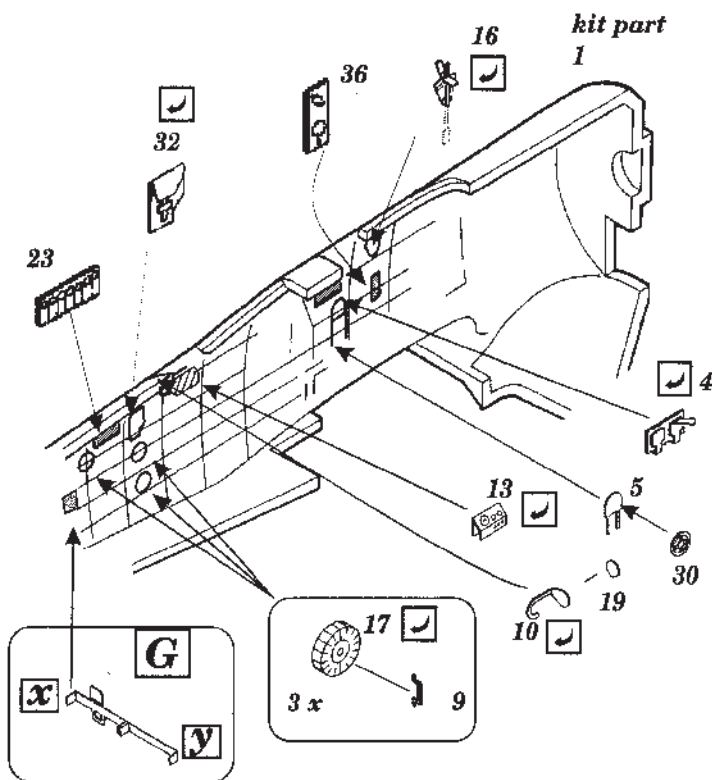

F1M PETE

1/72 scale detail set for FUJIMI kit

72 231

- OPPOSITE SIDE
- REMOVE
- BEND
- REPLACE
- GRIND

A PILOT INSTRUMENT PANEL

B INSTRUMENT PANEL rear

C COCKPIT left side

D PILOT SEAT

E COCKPIT right side

F COCKPIT INTERIOR

G OBSERVER SEAT

I ENGINE DETAIL

J UPPER WING

K CENTRAL FLOAT