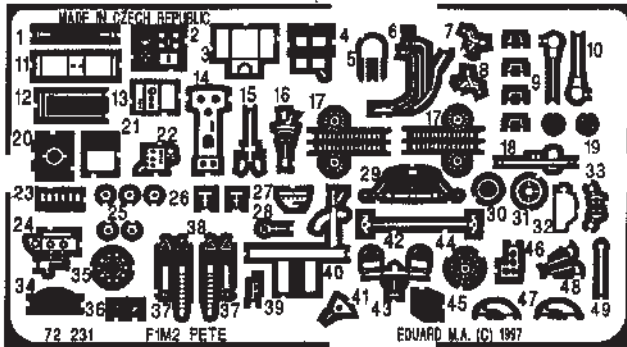

F1M PETE

1/72 scale detail set for FUJIMI kit

72 231

- OPPOSITE SIDE
- REMOVE
- BEND
- REPLACE
- GRIND

A PILOT INSTRUMENT PANEL

B INSTRUMENT PANEL rear

C COCKPIT left side

D PILOT SEAT

E COCKPIT right side

F COCKPIT INTERIOR

G OBSERVER SEAT

I ENGINE DETAIL

J UPPER WING

K CENTRAL FLOAT