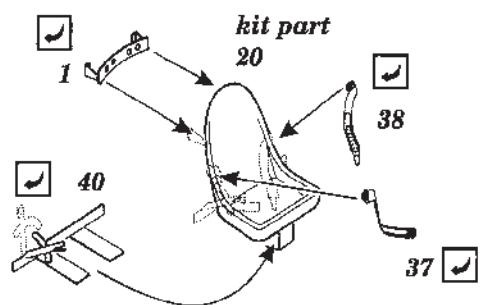

F1M PETE

1/72 scale detail set for FUJIMI kit

72 231

- OPPOSITE SIDE
- REMOVE
- BEND
- REPLACE
- GRIND

A PILOT INSTRUMENT PANEL

B INSTRUMENT PANEL rear

C COCKPIT left side

D PILOT SEAT

E COCKPIT right side

F COCKPIT INTERIOR

G OBSERVER SEAT

I ENGINE DETAIL

J UPPER WING

K CENTRAL FLOAT