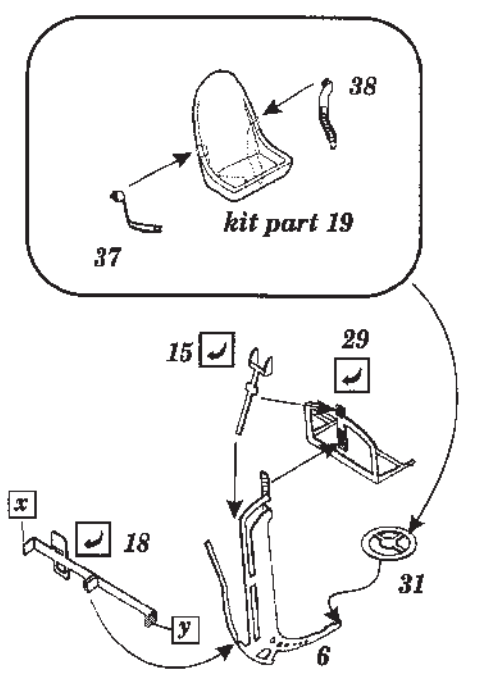

F1M PETE

1/72 scale detail set for FUJIMI kit

72 231

- OPPOSITE SIDE
- REMOVE
- BEND
- REPLACE
- GRIND

A PILOT INSTRUMENT PANEL

B INSTRUMENT PANEL rear

C COCKPIT left side

D PILOT SEAT

E COCKPIT right side

F COCKPIT INTERIOR

G OBSERVER SEAT

I ENGINE DETAIL

J UPPER WING

K CENTRAL FLOAT