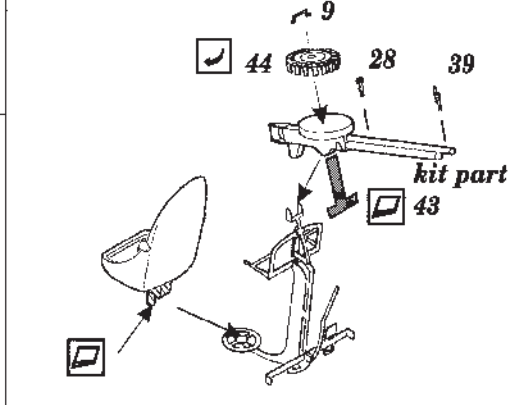

F1M PETE

1/72 scale detail set for FUJIMI kit

72 231

- OPPOSITE SIDE
- REMOVE
- BEND
- REPLACE
- GRIND

A PILOT INSTRUMENT PANEL

B INSTRUMENT PANEL rear

C COCKPIT left side

D PILOT SEAT

E COCKPIT right side

F COCKPIT INTERIOR

G OBSERVER SEAT

I ENGINE DETAIL

J UPPER WING

K CENTRAL FLOAT