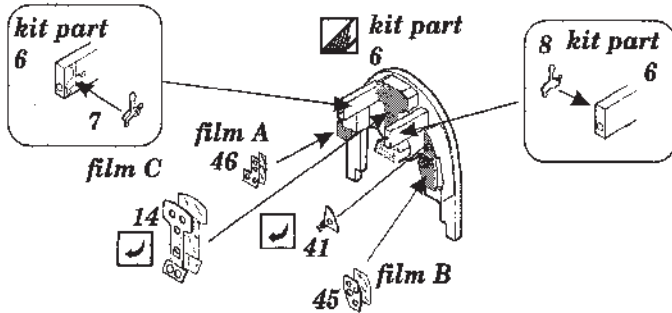

F1M PETE

1/72 scale detail set for FUJIMI kit

72 231

- OPPOSITE SIDE
- REMOVE
- BEND
- REPLACE
- GRIND

A PILOT INSTRUMENT PANEL

B INSTRUMENT PANEL rear

C COCKPIT left side

D PILOT SEAT

E COCKPIT right side

F COCKPIT INTERIOR

G OBSERVER SEAT

I ENGINE DETAIL

J UPPER WING

K CENTRAL FLOAT