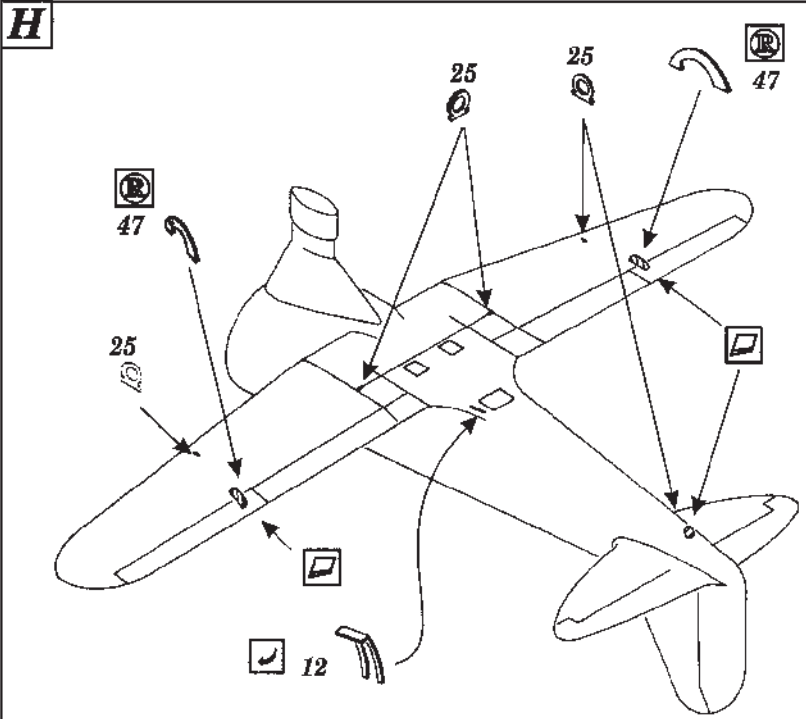

F1M PETE

1/72 scale detail set for FUJIMI kit

72 231

- OPPOSITE SIDE
- REMOVE
- BEND
- REPLACE
- GRIND

A PILOT INSTRUMENT PANEL

B INSTRUMENT PANEL rear

C COCKPIT left side

D PILOT SEAT

E COCKPIT right side

F COCKPIT INTERIOR

G OBSERVER SEAT

I ENGINE DETAIL

J UPPER WING

K CENTRAL FLOAT