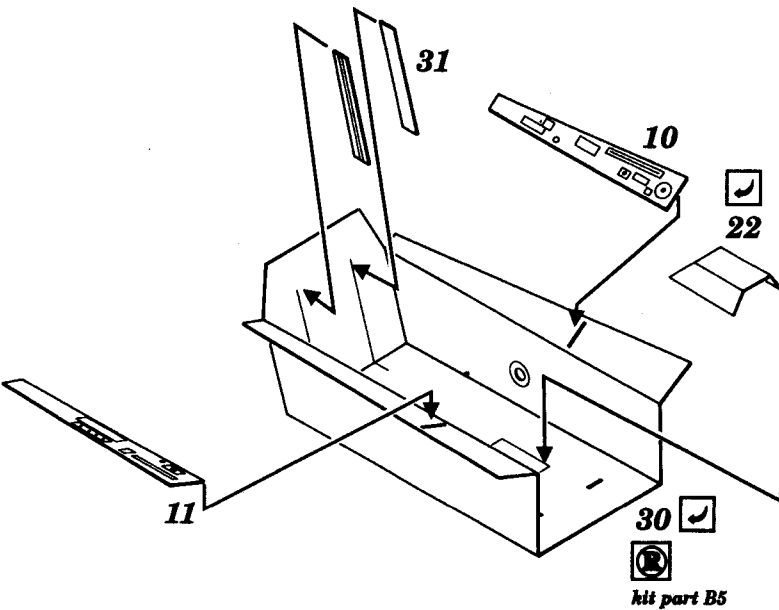

Focke Wulf Fw-190 D-9

1/72 scale detail set for HASEGAWA kit

72 230

-  OPPOSITE SIDE
-  REMOVE
-  BEND
-  REPLACE
-  GRIND

RUDDER PEDAL
DETAIL

PILOT'S SEAT

EXTERNAL FUEL TANK

CANOPY