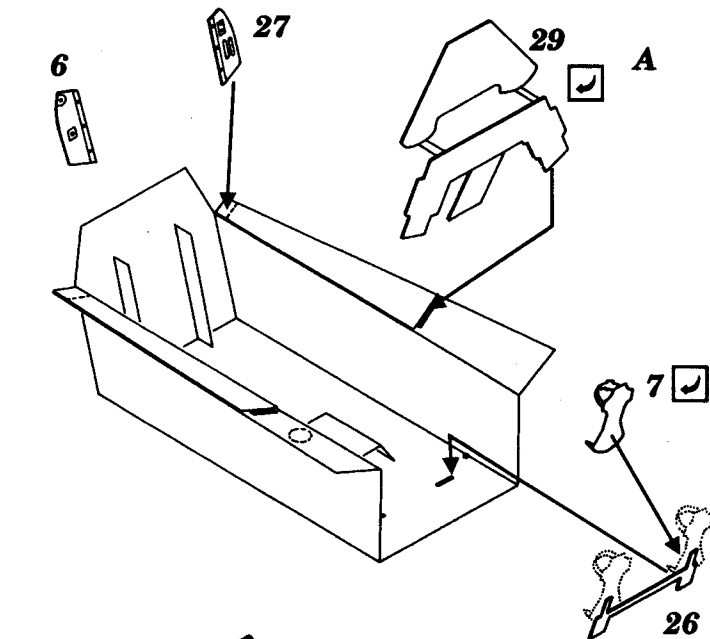

Focke Wulf Fw-190 D-9

1/72 scale detail set for HASEGAWA kit

72 230

-  OPPOSITE SIDE
-  REMOVE
-  BEND
-  REPLACE
-  GRIND

RUDDER PEDAL
DETAIL

PILOT'S SEAT

EXTERNAL FUEL TANK

CANOPY