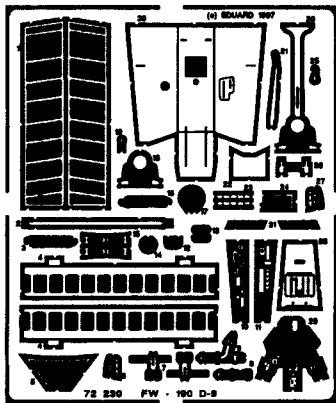

Focke Wulf Fw-190 D-9

1/72 scale detail set for HASEGAWA kit

72 230

-  OPPOSITE SIDE
-  REMOVE
-  BEND
-  REPLACE
-  GRIND

RUDDER PEDAL
DETAIL

PILOT'S SEAT

EXTERNAL FUEL TANK

CANOPY