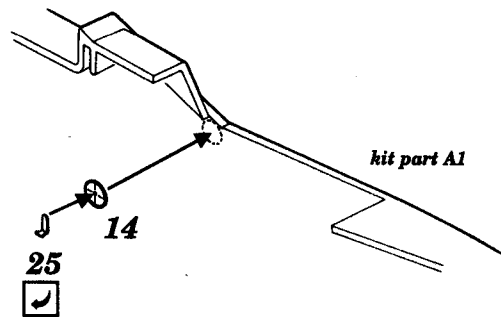

Focke Wulf Fw-190 D-9

1/72 scale detail set for HASEGAWA kit

72 230

-  OPPOSITE SIDE
-  REMOVE
-  BEND
-  REPLACE
-  GRIND

RUDDER PEDAL
DETAIL

PILOT'S SEAT

EXTERNAL FUEL TANK

CANOPY