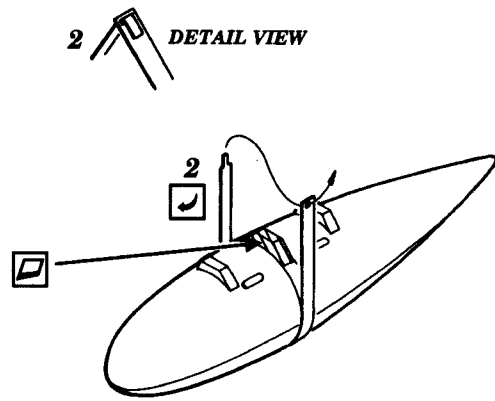

Focke Wulf Fw-190 D-9

1/72 scale detail set for HASEGAWA kit

72 230

-  OPPOSITE SIDE
-  REMOVE
-  BEND
-  REPLACE
-  GRIND

RUDDER PEDAL
DETAIL

PILOT'S SEAT

EXTERNAL FUEL TANK

CANOPY