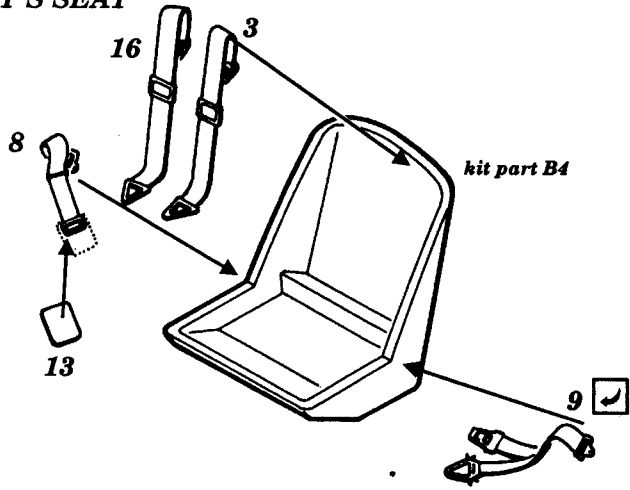

Focke Wulf Fw-190 D-9

1/72 scale detail set for HASEGAWA kit

72 230

-  OPPOSITE SIDE
-  REMOVE
-  BEND
-  REPLACE
-  GRIND

RUDDER PEDAL
DETAIL

PILOT'S SEAT

EXTERNAL FUEL TANK

CANOPY