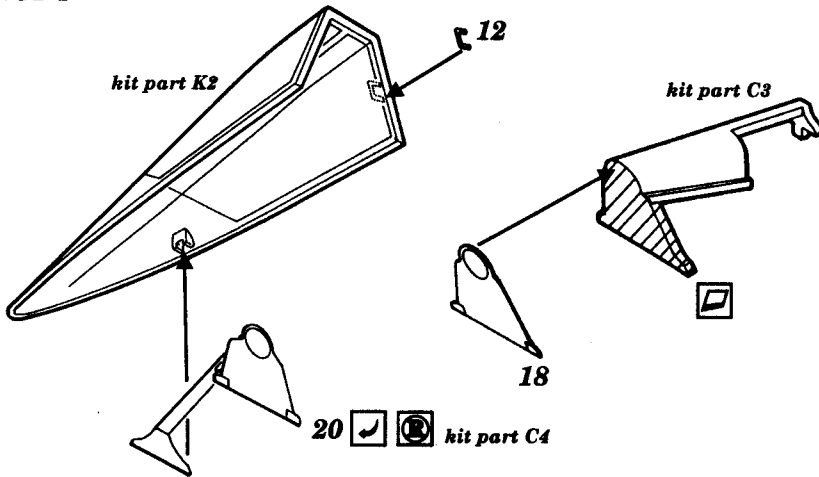

Focke Wulf Fw-190 D-9

1/72 scale detail set for HASEGAWA kit

72 230

-  OPPOSITE SIDE
-  REMOVE
-  BEND
-  REPLACE
-  GRIND

RUDDER PEDAL
DETAIL

PILOT'S SEAT

EXTERNAL FUEL TANK

CANOPY