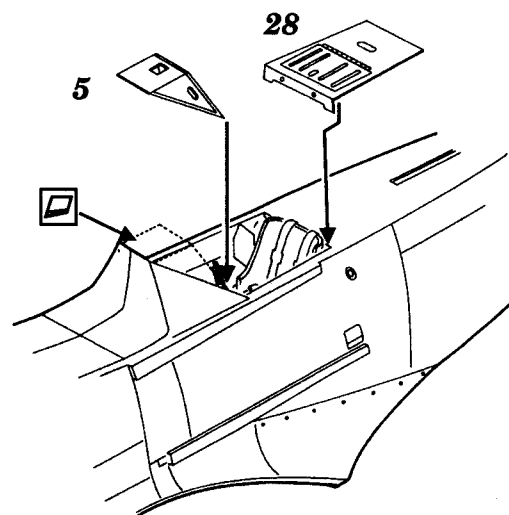

Focke Wulf Fw-190 D-9

1/72 scale detail set for HASEGAWA kit

72 230

-  OPPOSITE SIDE
-  REMOVE
-  BEND
-  REPLACE
-  GRIND

RUDDER PEDAL
DETAIL

PILOT'S SEAT

EXTERNAL FUEL TANK

CANOPY