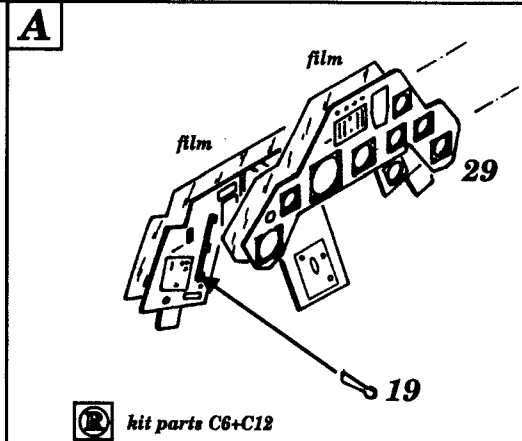

Focke Wulf Fw-190 D-9

1/72 scale detail set for HASEGAWA kit

72 230

-  OPPOSITE SIDE
-  REMOVE
-  BEND
-  REPLACE
-  GRIND

RUDDER PEDAL
DETAIL

PILOT'S SEAT

EXTERNAL FUEL TANK

CANOPY