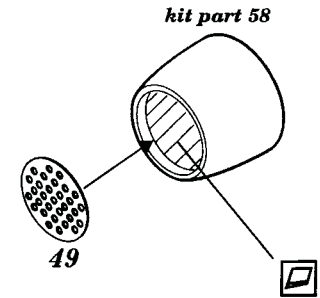

D CANOPY

E ENGINES

F ARNAMENT

G AERIALS & PITOT TUBES

H DECELERONS