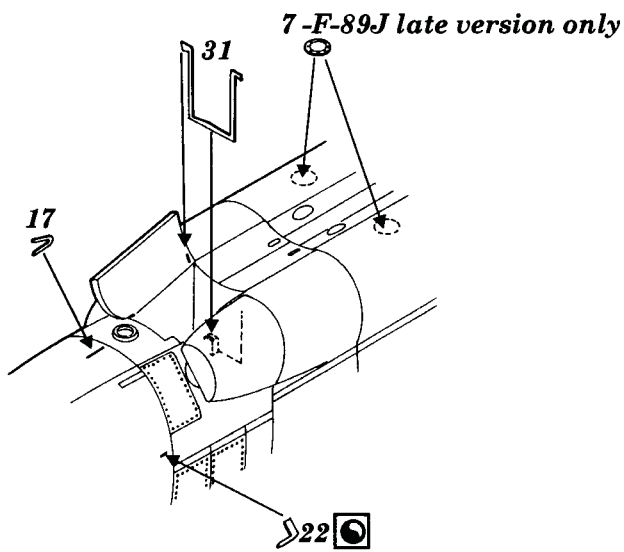

G AERIALS & PITOT TUBES