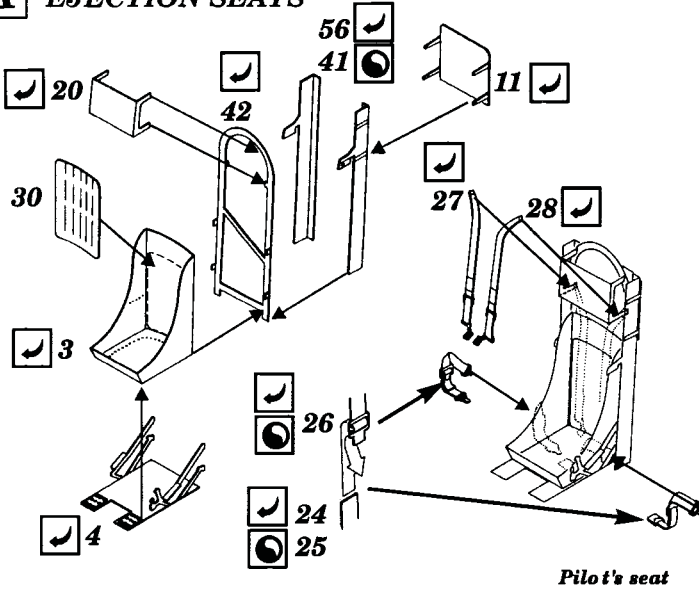

F-89D/J Scorpion

1/72 scale detail set for Revell kit

- OPPOSITE SIDE
- REMOVE
- BEND
- REPLACE
- GRIND
- OPTION

A EJECTION SEATS

B INSTRUMENT PANELS

C INTERIOR

D CANOPY

E ENGINES