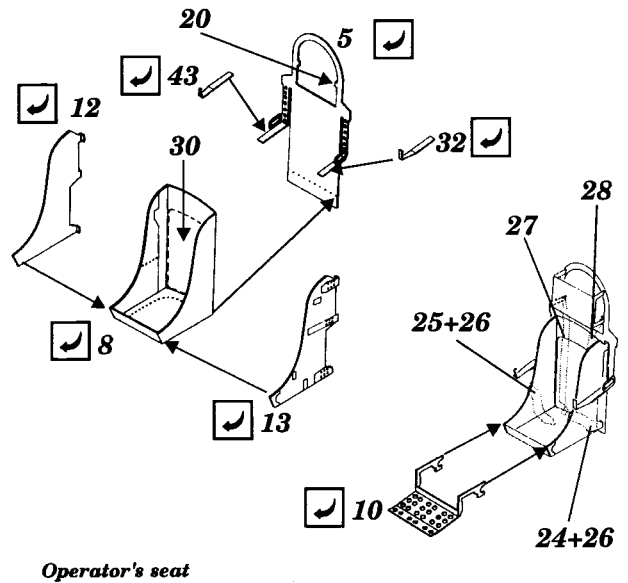

F-89D/J Scorpion

1/72 scale detail set for Revell kit

- OPPOSITE SIDE
- REMOVE
- BEND
- REPLACE
- GRIND
- OPTION

A EJECTION SEATS

B INSTRUMENT PANELS

C INTERIOR

D CANOPY

E ENGINES