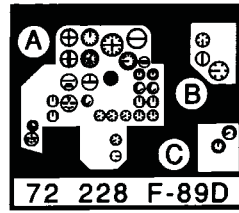

F-89D/J Scorpion

1/72 scale detail set for Revell kit

- OPPOSITE SIDE
- REMOVE
- BEND
- REPLACE
- GRIND
- OPTION

A EJECTION SEATS

B INSTRUMENT PANELS

C INTERIOR

D CANOPY

E ENGINES