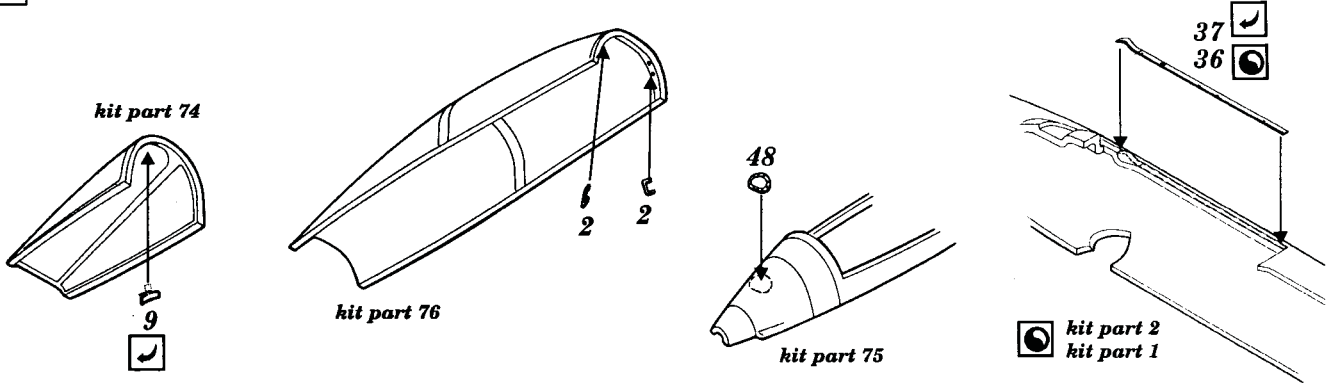

F-89D/J Scorpion

1/72 scale detail set for Revell kit

- OPPOSITE SIDE
- REMOVE
- BEND
- REPLACE
- GRIND
- OPTION

A EJECTION SEATS

B INSTRUMENT PANELS

C INTERIOR

D CANOPY

E ENGINES