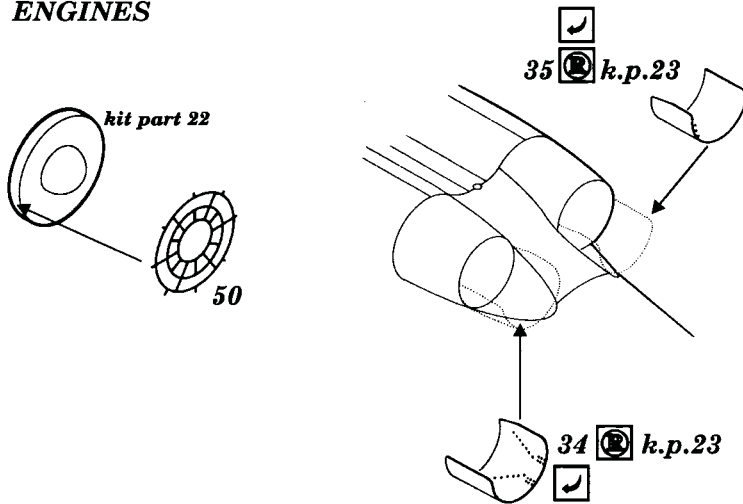

F-89D/J Scorpion

1/72 scale detail set for Revell kit

- OPPOSITE SIDE
- REMOVE
- BEND
- REPLACE
- GRIND
- OPTION

A EJECTION SEATS

B INSTRUMENT PANELS

C INTERIOR

D CANOPY

E ENGINES