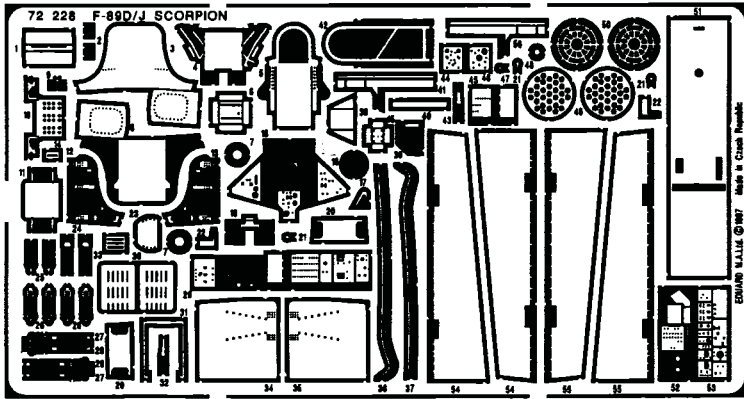

F-89D/J Scorpion

1/72 scale detail set for Revell kit

- OPPOSITE SIDE
- REMOVE
- BEND
- REPLACE
- GRIND
- OPTION

A EJECTION SEATS

B INSTRUMENT PANELS

C INTERIOR

D CANOPY

E ENGINES