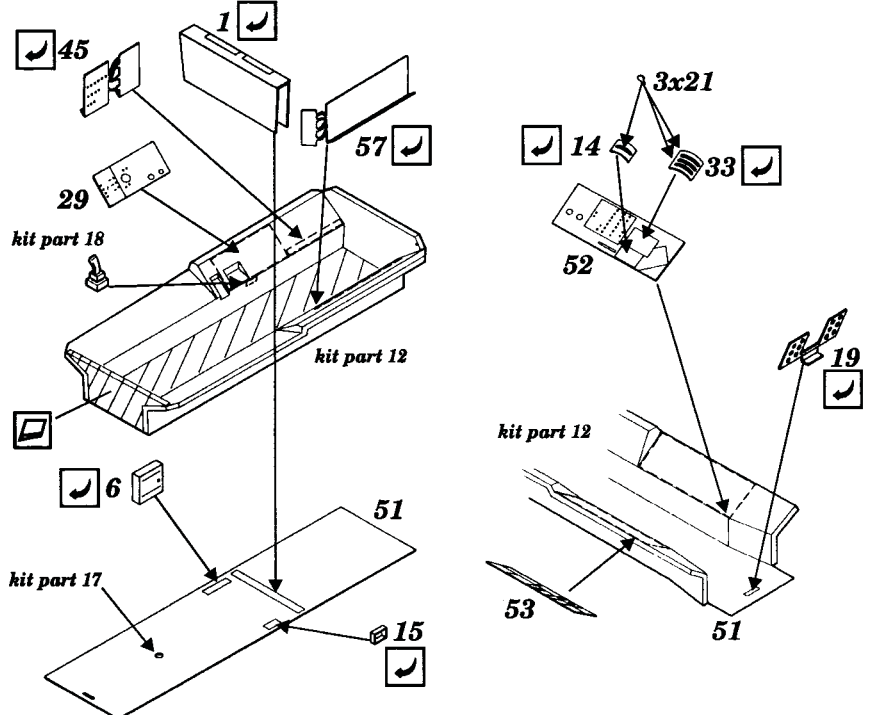

F-89D/J Scorpion

1/72 scale detail set for Revell kit

- OPPOSITE SIDE
- REMOVE
- BEND
- REPLACE
- GRIND
- OPTION

A EJECTION SEATS

B INSTRUMENT PANELS

C INTERIOR

D CANOPY

E ENGINES