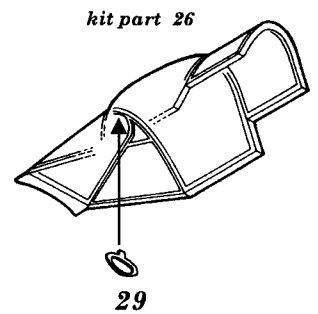

Spitfire Mk V

1/72 scale detail set for REVELL kit

-  OPPOSITE SIDE
-  REMOVE
-  BEND
-  REPLACE
-  GRIND

COCKPIT RIGHT SIDE

COCKPIT LEFT SIDE

INSTRUMENT PANEL

PILOT'S SEAT

RADIATOR

UC STRUTS

LANDING FLAPS