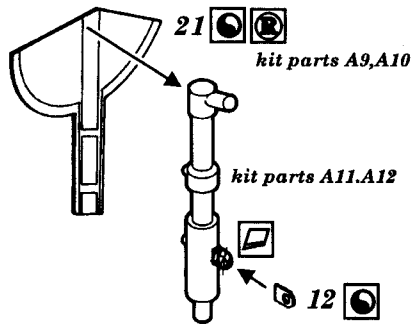

Spitfire Mk V

1/72 scale detail set for REVELL kit

-  OPPOSITE SIDE
-  REMOVE
-  BEND
-  REPLACE
-  GRIND

COCKPIT RIGHT SIDE

COCKPIT LEFT SIDE

INSTRUMENT PANEL

PILOT'S SEAT

RADIATOR

UC STRUTS

LANDING FLAPS