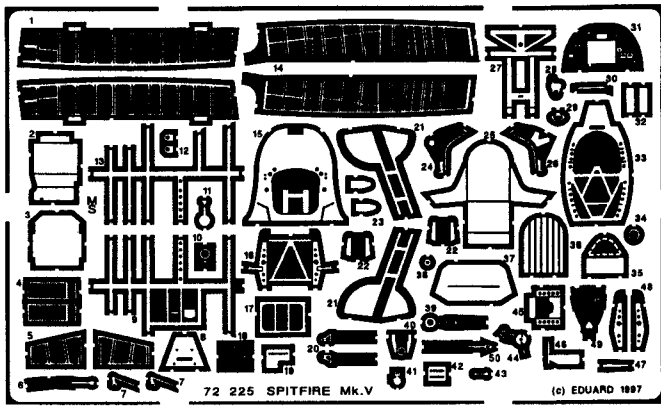

Spitfire Mk V

1/72 scale detail set for REVELL kit

-  OPPOSITE SIDE
-  REMOVE
-  BEND
-  REPLACE
-  GRIND

COCKPIT RIGHT SIDE

COCKPIT LEFT SIDE

INSTRUMENT PANEL

PILOT'S SEAT

RADIATOR

UC STRUTS

LANDING FLAPS