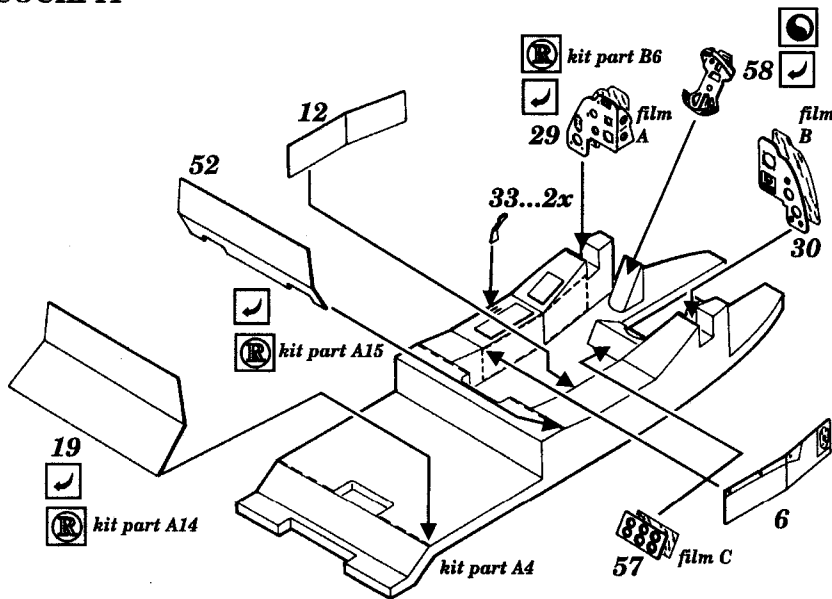

Messerschmitt Me-410 B

1/72 scale detail set for FineMolds kit

72 220

-  OPPOSITE SIDE
-  REMOVE
-  BEND
-  REPLACE
-  GRIND

COCKPIT

RIGHT SIDE WALL

LEFT SIDE WALL

SEATS