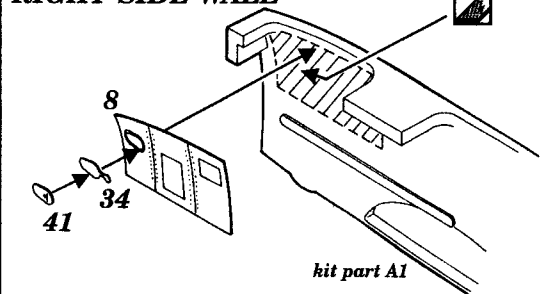

Messerschmitt Me-410 B

1/72 scale detail set for FineMolds kit

72 220

-  OPPOSITE SIDE
-  REMOVE
-  BEND
-  REPLACE
-  GRIND

COCKPIT

RIGHT SIDE WALL

LEFT SIDE WALL

SEATS