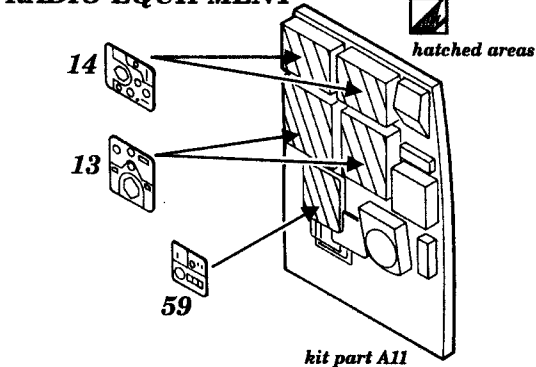

RADIO EQUIPMENT