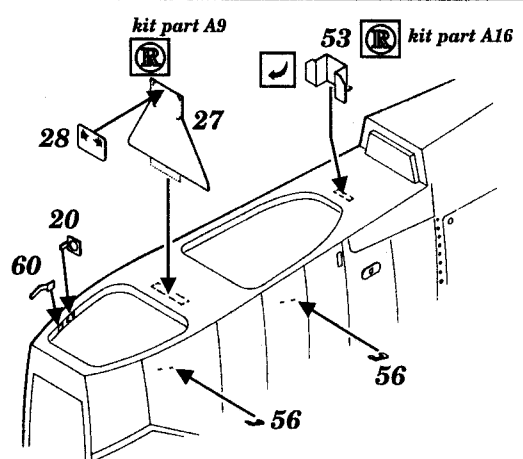

Messerschmitt Me-410 B

1/72 scale detail set for FineMolds kit

72 220

-  OPPOSITE SIDE
-  REMOVE
-  BEND
-  REPLACE
-  GRIND

COCKPIT

RIGHT SIDE WALL

LEFT SIDE WALL

SEATS