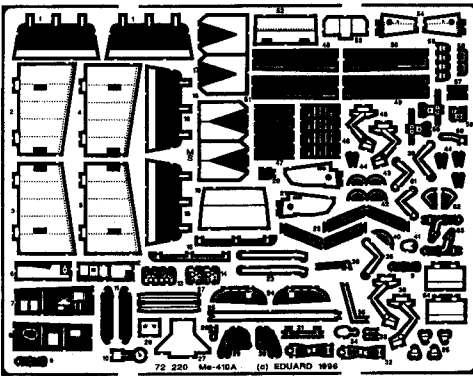

Messerschmitt Me-410 B

1/72 scale detail set for FineMolds kit

72 220

-  OPPOSITE SIDE
-  REMOVE
-  BEND
-  REPLACE
-  GRIND

COCKPIT

RIGHT SIDE WALL

LEFT SIDE WALL

SEATS