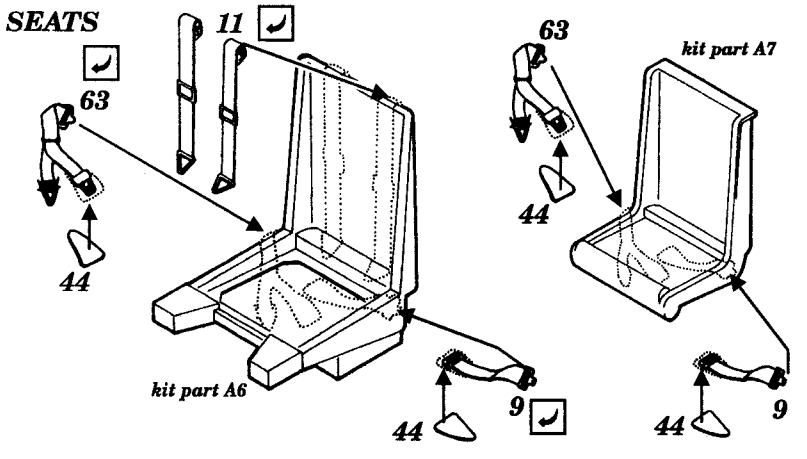

Messerschmitt Me-410 B

1/72 scale detail set for FineMolds kit

72 220

-  OPPOSITE SIDE
-  REMOVE
-  BEND
-  REPLACE
-  GRIND

COCKPIT

RIGHT SIDE WALL

LEFT SIDE WALL

SEATS