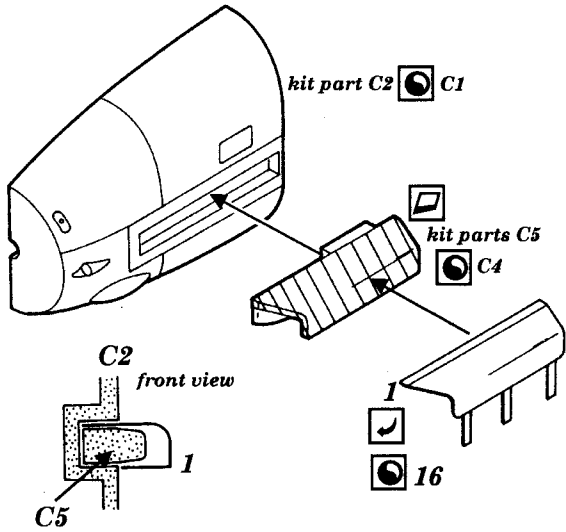

EXHAUST PIPES