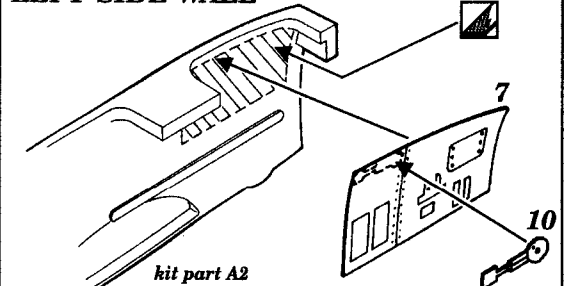

Messerschmitt Me-410 B

1/72 scale detail set for FineMolds kit

72 220

-  OPPOSITE SIDE
-  REMOVE
-  BEND
-  REPLACE
-  GRIND

COCKPIT

RIGHT SIDE WALL

LEFT SIDE WALL

SEATS