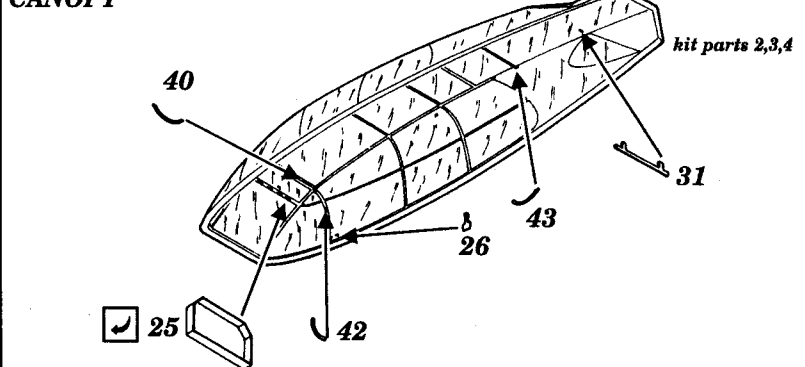

Messerschmitt Me-410 B

1/72 scale detail set for FineMolds kit

72 220

- OPPOSITE SIDE
- REMOVE
- BEND
- REPLACE
- GRIND

COCKPIT

RIGHT SIDE WALL

LEFT SIDE WALL

SEATS

RADIO EQUIPMENT

CANOPY