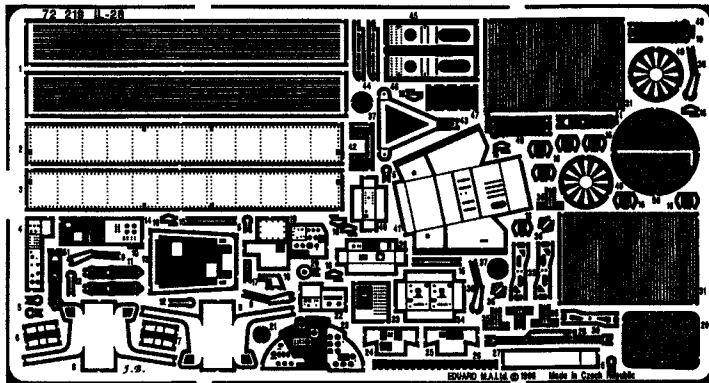

# Il-28 Beagle

1/72 scale detail set for Italeri/Bilek kit

-  OPPOSITE SIDE
-  REMOVE
-  BEND
-  REPLACE
-  GRIND

## A EJECTION SEAT