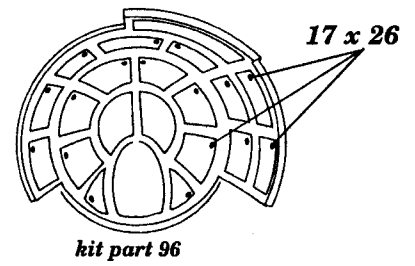

D GUNNER'S POSITION

E BOMB BAY

F NOSE GEAR

G ENGINES & MAIN GEAR