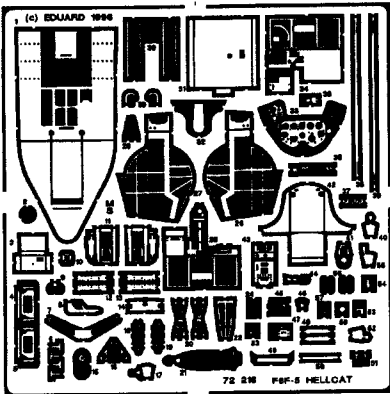

# F6F-5 HELLCAT

1/72 scale detail set for ACADEMY MINICRAFT kit

-  OPPOSITE SIDE
-  REMOVE
-  BEND
-  REPLACE
-  GRIND

## A COCKPIT RIGHT SIDE

## B COCKPIT LEFT SIDE