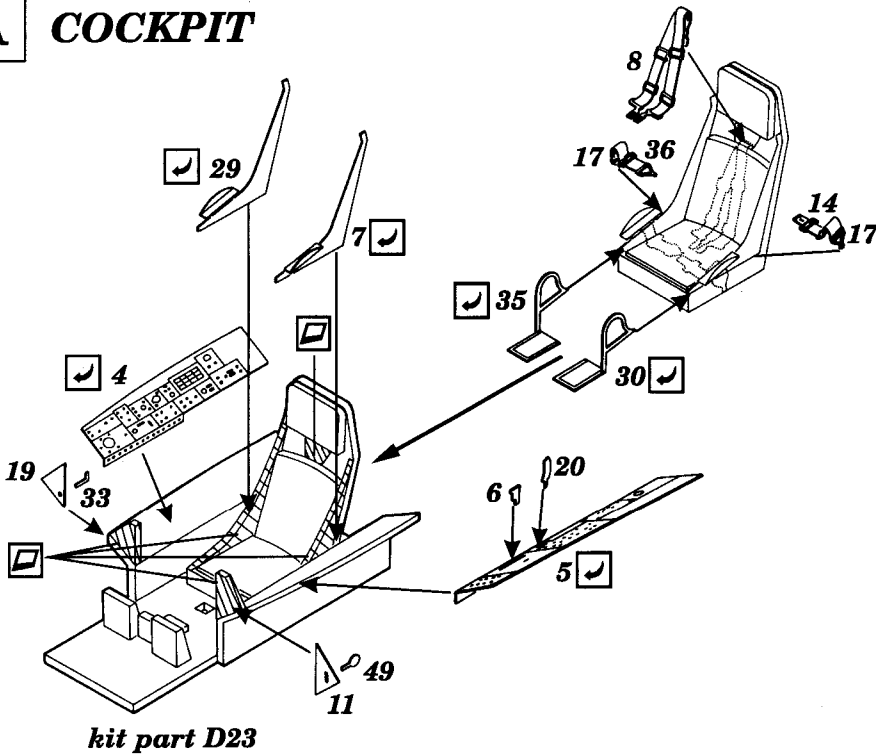

N.A. F-86D Sabre Dog

1/72 scale detail set for Hasegawa kit

72 215

-  OPPOSITE SIDE
-  REMOVE
-  BEND
-  REPLACE
-  GRIND

A COCKPIT

B CANOPY

C MAIN UNDERCARRIAGE WELL

D NOSE UNDERCARRIAGE WELL

E ROCKET POD

F AIR BRAKES

G ENGINE

H STEPS