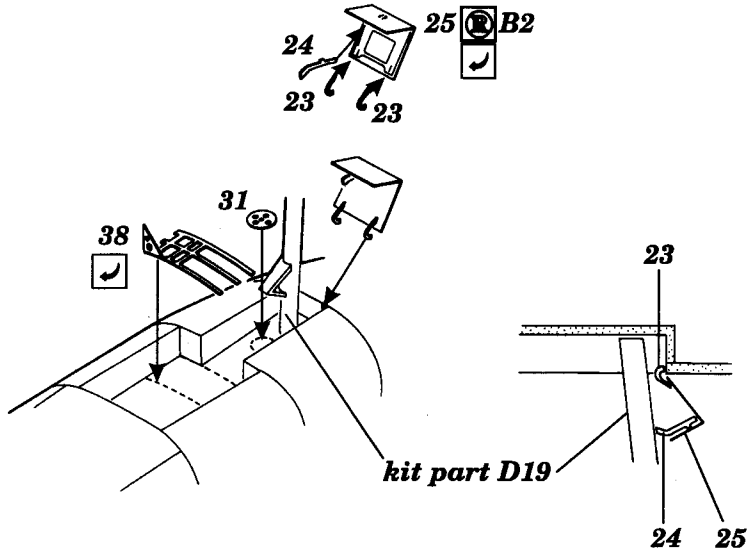

N.A. F-86D Sabre Dog

1/72 scale detail set for Hasegawa kit

72 215

-  OPPOSITE SIDE
-  REMOVE
-  BEND
-  REPLACE
-  GRIND

A COCKPIT

B CANOPY

C MAIN UNDERCARRIAGE WELL

D NOSE UNDERCARRIAGE WELL