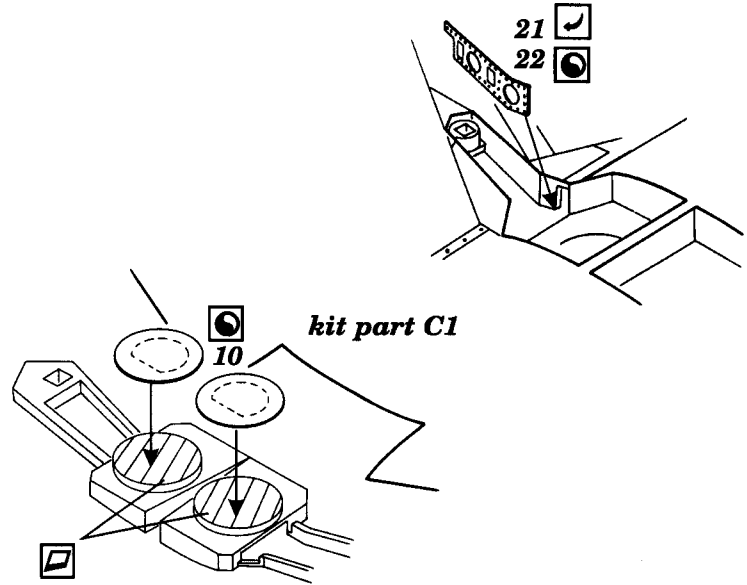

N.A. F-86D Sabre Dog

1/72 scale detail set for Hasegawa kit

72 215

-  OPPOSITE SIDE
-  REMOVE
-  BEND
-  REPLACE
-  GRIND

A COCKPIT

B CANOPY

C MAIN UNDERCARRIAGE WELL

D NOSE UNDERCARRIAGE WELL

E ROCKET POD

F AIR BRAKES

G ENGINE

H STEPS