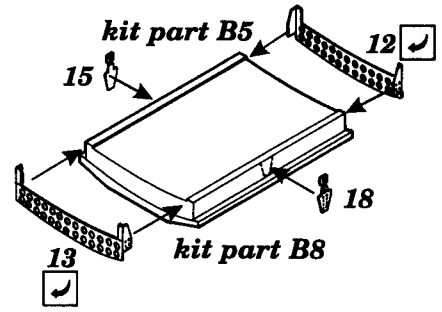

E ROCKET POD