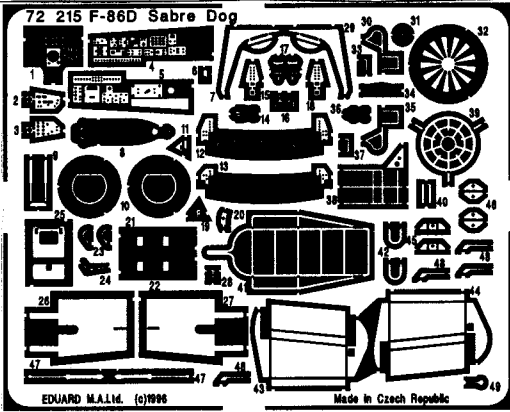

N.A. F-86D Sabre Dog

1/72 scale detail set for Hasegawa kit

72 215

-  OPPOSITE SIDE
-  REMOVE
-  BEND
-  REPLACE
-  GRIND

A COCKPIT

B CANOPY

C MAIN UNDERCARRIAGE WELL

D NOSE UNDERCARRIAGE WELL

E ROCKET POD

F AIR BRAKES

G ENGINE

H STEPS