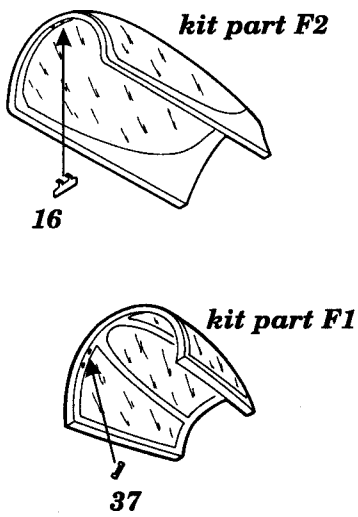

N.A. F-86D Sabre Dog

1/72 scale detail set for Hasegawa kit

72 215

-  OPPOSITE SIDE
-  REMOVE
-  BEND
-  REPLACE
-  GRIND

A COCKPIT

B CANOPY

C MAIN UNDERCARRIAGE WELL

D NOSE UNDERCARRIAGE WELL