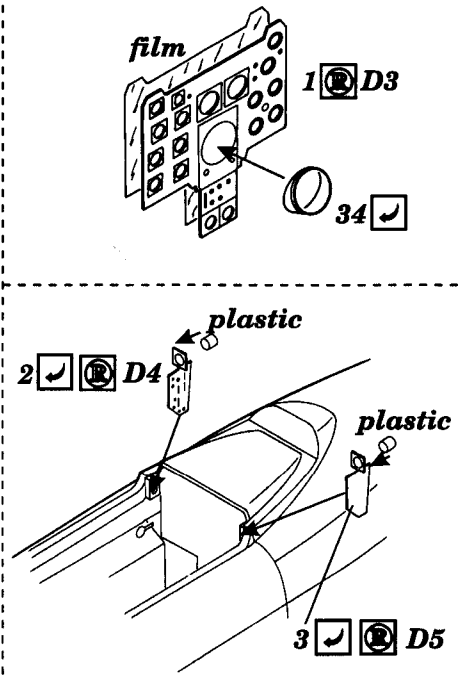

N.A. F-86D Sabre Dog

1/72 scale detail set for Hasegawa kit

72 215

-  OPPOSITE SIDE
-  REMOVE
-  BEND
-  REPLACE
-  GRIND

A COCKPIT

B CANOPY

C MAIN UNDERCARRIAGE WELL

D NOSE UNDERCARRIAGE WELL