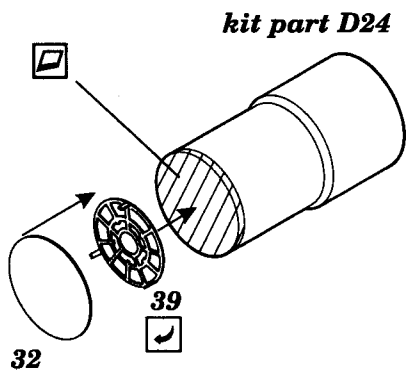

D NOSE UNDERCARRIAGE WELL

E ROCKET POD

F AIR BRAKES

G ENGINE

H STEPS