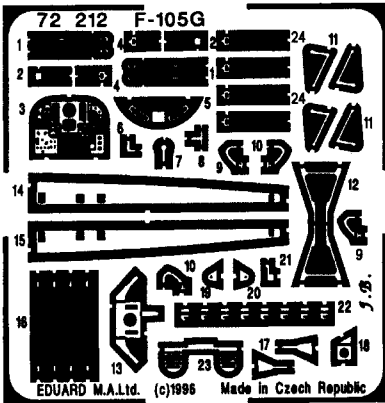

# F-105G Wild Weasel

1/72 scale detail set for Monogram kit

72 212

- OPPOSITE SIDE
- REMOVE
- BEND
- REPLACE
- GRIND

## A COCKPIT

kit part 28

kit part 47

18

kit part 48,49

22

22

## B SEAT

kit part 30

## C UNDERCARRIAGE

kit part 10

rod