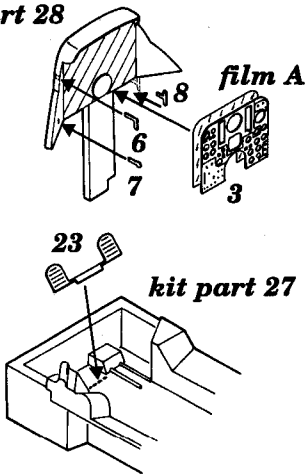

# F-105G Wild Weasel

1/72 scale detail set for Monogram kit

72 212

- OPPOSITE SIDE
- REMOVE
- BEND
- REPLACE
- GRIND

## A COCKPIT

kit part 28

kit part 47

18

kit part 48,49

22

22

## B SEAT

kit part 30

## C UNDERCARRIAGE

kit part 10

rod