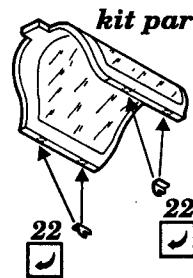

# F-105G Wild Weasel

1/72 scale detail set for Monogram kit

72 212

- OPPOSITE SIDE
- REMOVE
- BEND
- REPLACE
- GRIND

## A COCKPIT

kit part 28

kit part 47

18

kit part 48,49

22

22