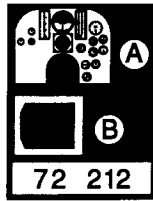

# F-105G Wild Weasel

1/72 scale detail set for Monogram kit

72 212

- OPPOSITE SIDE
- REMOVE
- BEND
- REPLACE
- GRIND

## A COCKPIT

kit part 28

kit part 47

18

kit part 48,49

22

22