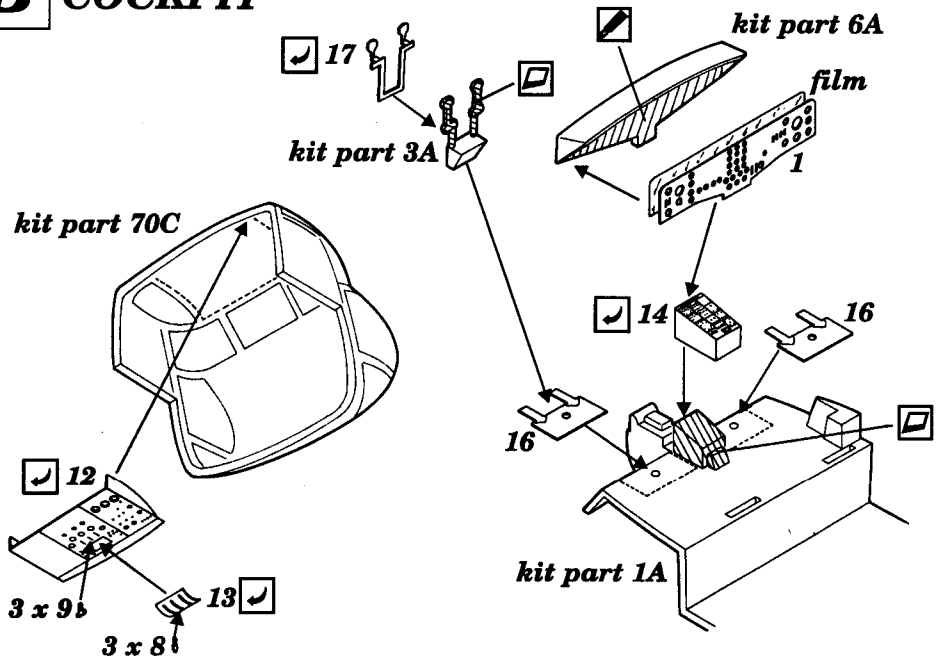

MH-53E SEA DRAGON interior

72 211

1/72 scale detail set for Italeri kit

- OPPOSITE SIDE
- REMOVE
- BEND
- REPLACE
- GRIND

A SEAT

B COCKPIT

C OPERATOR'S POSITION

D CARGO AREA