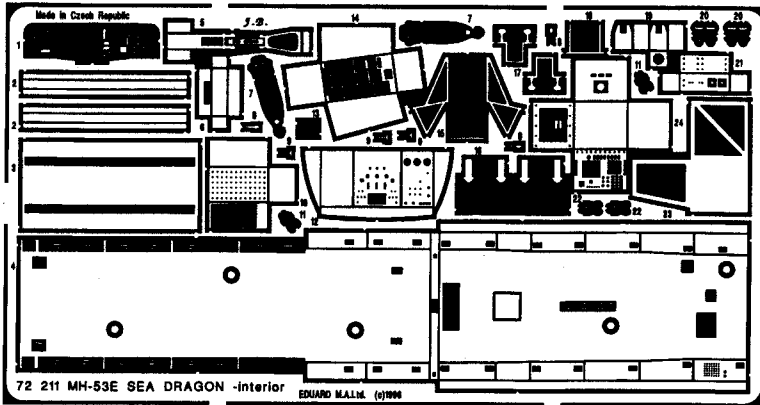

# MH-53E SEA DRAGON interior

72 211

1/72 scale detail set for Italeri kit

-  OPPOSITE SIDE
-  REMOVE
-  BEND
-  REPLACE
-  GRIND

## A SEAT

## D CARGO AREA