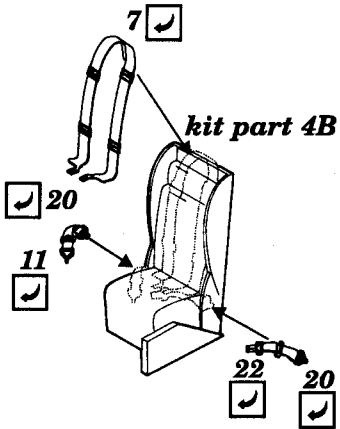

MH-53E SEA DRAGON interior

72 211

1/72 scale detail set for Italeri kit

- OPPOSITE SIDE
- REMOVE
- BEND
- REPLACE
- GRIND

A SEAT

B COCKPIT

C OPERATOR'S POSITION

D CARGO AREA