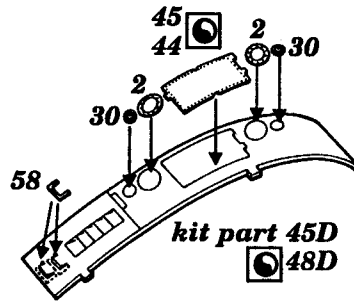

MH-53E SEA DRAGON exterior

72 210

1/72 scale detail set for Italeri kit

-  OPPOSITE SIDE
-  REMOVE
-  BEND
-  REPLACE
-  GRIND

A ENGINE

B EXTERNAL FUEL TANK

C UNDERCARRIAGE

D TAIL

E RAMP POSITION

F DOOR

G MAIN ROTOR

H GRILLS, AERIALS & CRANE