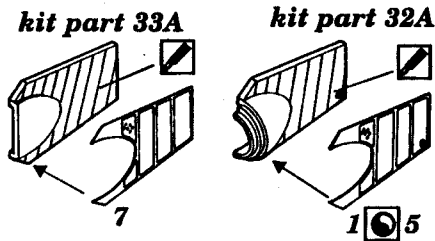

MH-53E SEA DRAGON exterior

72 210

1/72 scale detail set for Italeri kit

-  OPPOSITE SIDE
-  REMOVE
-  BEND
-  REPLACE
-  GRIND

A ENGINE

B EXTERNAL FUEL TANK

C UNDERCARRIAGE

D TAIL