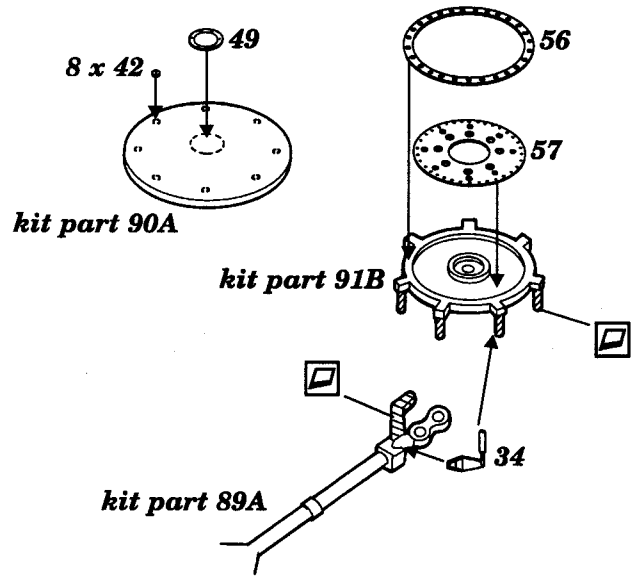

MH-53E SEA DRAGON exterior

72 210

1/72 scale detail set for Italeri kit

-  OPPOSITE SIDE
-  REMOVE
-  BEND
-  REPLACE
-  GRIND

A ENGINE

B EXTERNAL FUEL TANK

C UNDERCARRIAGE

D TAIL

E RAMP POSITION

F DOOR

G MAIN ROTOR

H GRILLS, AERIALS & CRANE