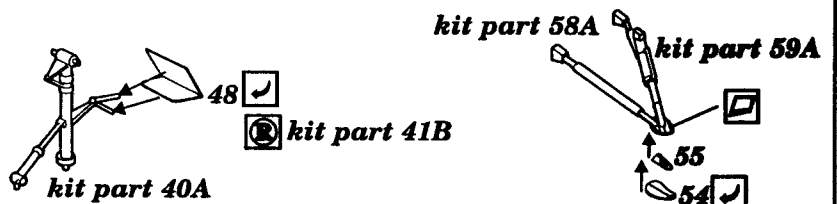

MH-53E SEA DRAGON exterior

72 210

1/72 scale detail set for Italeri kit

-  OPPOSITE SIDE
-  REMOVE
-  BEND
-  REPLACE
-  GRIND

A ENGINE

B EXTERNAL FUEL TANK

C UNDERCARRIAGE

D TAIL