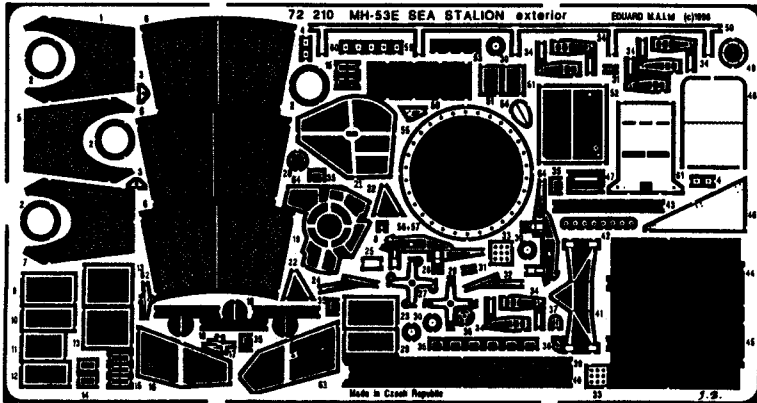

MH-53E SEA DRAGON exterior

72 210

1/72 scale detail set for Italeri kit

-  OPPOSITE SIDE
-  REMOVE
-  BEND
-  REPLACE
-  GRIND

A ENGINE

B EXTERNAL FUEL TANK

C UNDERCARRIAGE

D TAIL

E RAMP POSITION

F DOOR

G MAIN ROTOR

H GRILLS, AERIALS & CRANE