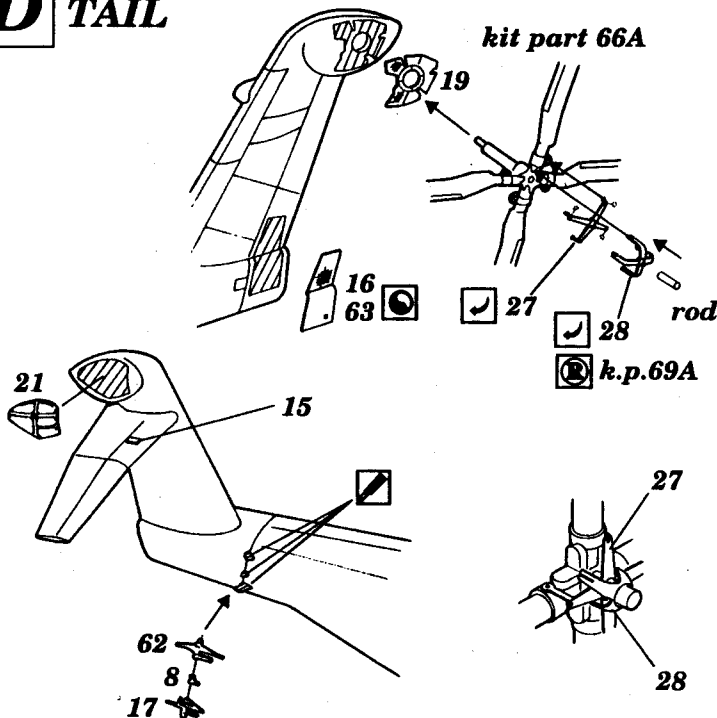

MH-53E SEA DRAGON exterior

72 210

1/72 scale detail set for Italeri kit

-  OPPOSITE SIDE
-  REMOVE
-  BEND
-  REPLACE
-  GRIND

A ENGINE

B EXTERNAL FUEL TANK

C UNDERCARRIAGE

D TAIL

E RAMP POSITION

F DOOR

G MAIN ROTOR

H GRILLS, AERIALS & CRANE