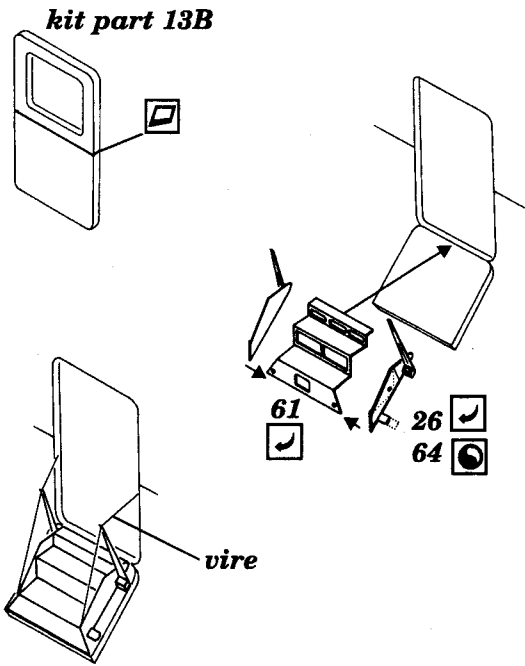

MH-53E SEA DRAGON exterior

72 210

1/72 scale detail set for Italeri kit

-  OPPOSITE SIDE
-  REMOVE
-  BEND
-  REPLACE
-  GRIND

A ENGINE

B EXTERNAL FUEL TANK

C UNDERCARRIAGE

D TAIL

E RAMP POSITION

F DOOR

G MAIN ROTOR

H GRILLS, AERIALS & CRANE