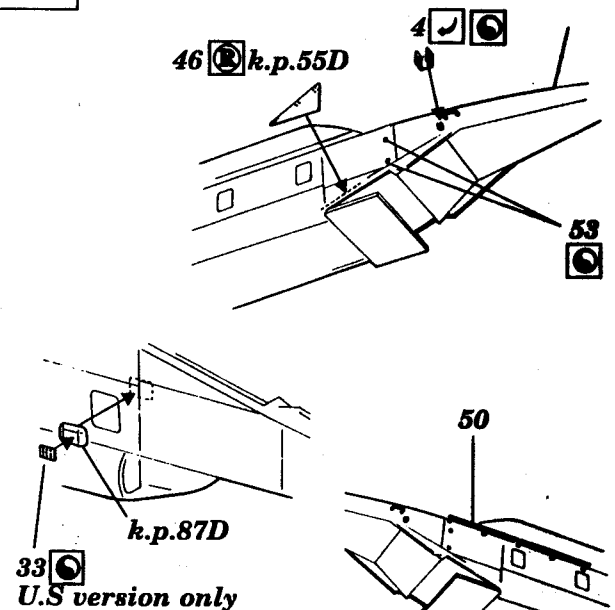

MH-53E SEA DRAGON exterior

72 210

1/72 scale detail set for Italeri kit

-  OPPOSITE SIDE
-  REMOVE
-  BEND
-  REPLACE
-  GRIND

A ENGINE

B EXTERNAL FUEL TANK

C UNDERCARRIAGE

D TAIL

E RAMP POSITION

F DOOR

G MAIN ROTOR

H GRILLS, AERIALS & CRANE