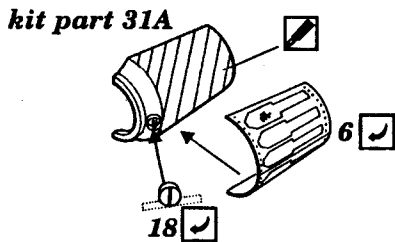

MH-53E SEA DRAGON exterior

72 210

1/72 scale detail set for Italeri kit

-  OPPOSITE SIDE
-  REMOVE
-  BEND
-  REPLACE
-  GRIND

A ENGINE

B EXTERNAL FUEL TANK

C UNDERCARRIAGE

D TAIL

E RAMP POSITION

F DOOR

G MAIN ROTOR

H GRILLS, AERIALS & CRANE