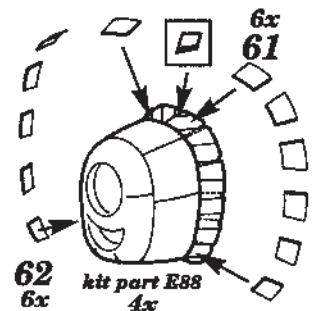

B-29A SUPERFORTRESS

1/72 scale detail set for ACADEMY kit

72 204

- OPPOSITE SIDE
- REMOVE
- REPLACE

GUNS

ANTENNAS

ONLY FOR OPENED FLAPS

ENGINES