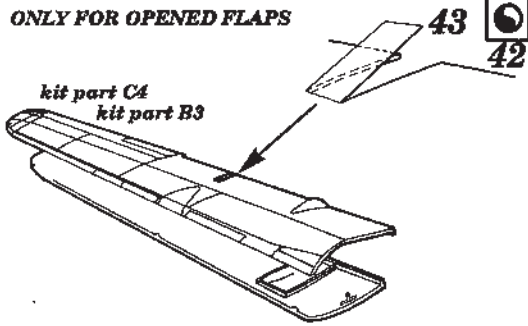

B-29A SUPERFORTRESS

1/72 scale detail set for ACADEMY kit

72 204

- OPPOSITE SIDE
- REMOVE
- REPLACE

GUNS

ANTENNAS

ONLY FOR OPENED FLAPS

ENGINES