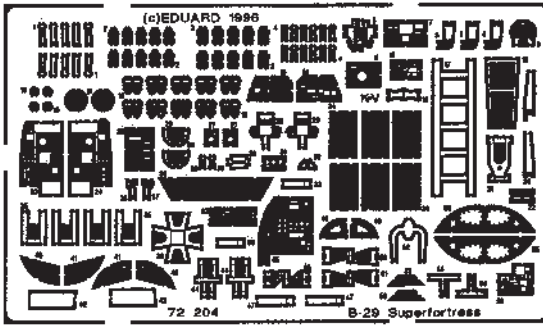

B-29A SUPERFORTRESS

1/72 scale detail set for ACADEMY kit

72 204

- OPPOSITE SIDE
- REMOVE
- REPLACE

GUNS

ANTENNAS

ONLY FOR OPENED FLAPS

ENGINES