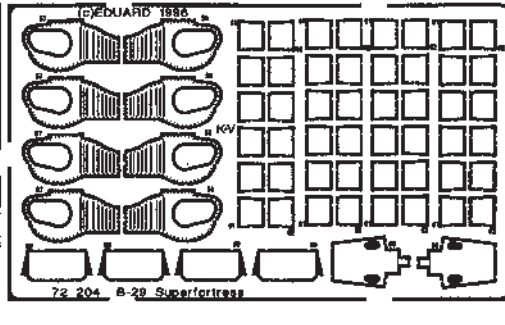

B-29A SUPERFORTRESS

1/72 scale detail set for ACADEMY kit

72 204

- OPPOSITE SIDE
- REMOVE
- REPLACE

GUNS

ANTENNAS

ONLY FOR OPENED FLAPS

ENGINES