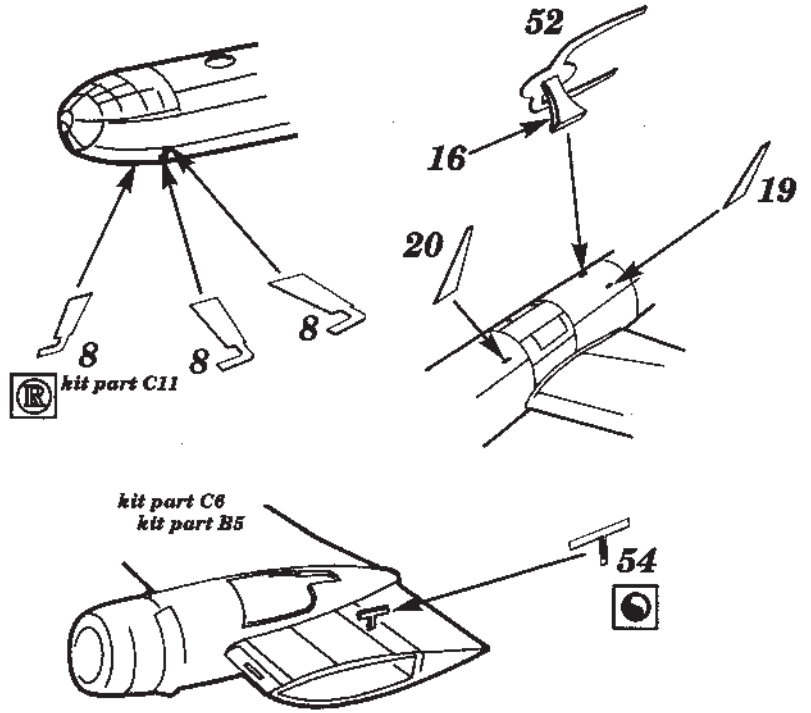

B-29A SUPERFORTRESS

1/72 scale detail set for ACADEMY kit

72 204

- OPPOSITE SIDE
- REMOVE
- REPLACE

GUNS

ANTENNAS

ONLY FOR OPENED FLAPS

ENGINES