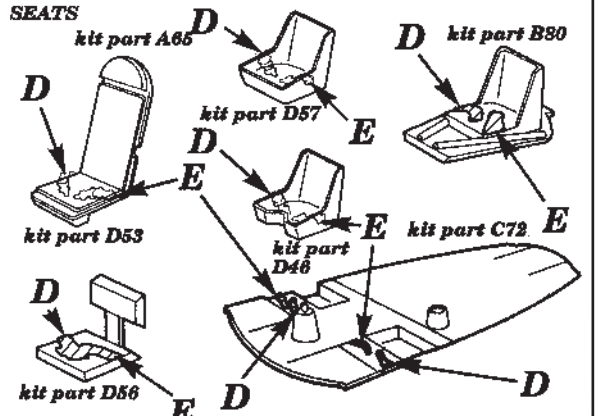

B-29A SUPERFORTRESS

1/72 scale detail set for ACADEMY kit

72 204

- OPPOSITE SIDE
- REMOVE
- REPLACE

GUNS

ANTENNAS

ONLY FOR OPENED FLAPS

ENGINES