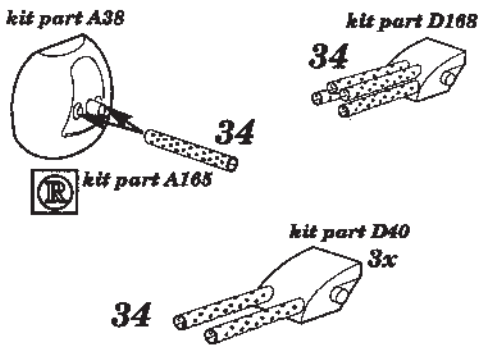

B-29A SUPERFORTRESS

1/72 scale detail set for ACADEMY kit

72 204

- OPPOSITE SIDE
- REMOVE
- REPLACE

GUNS

ANTENNAS

ONLY FOR OPENED FLAPS

ENGINES