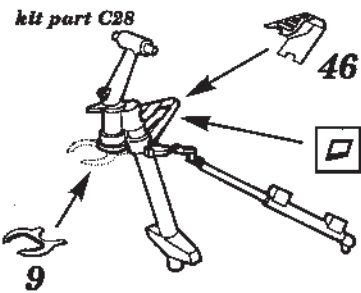

B-29A SUPERFORTRESS

1/72 scale detail set for ACADEMY kit

72 204

- OPPOSITE SIDE
- REMOVE
- REPLACE

GUNS

ANTENNAS

ONLY FOR OPENED FLAPS

ENGINES