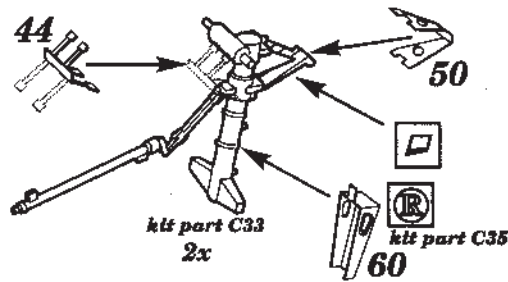

B-29A SUPERFORTRESS

1/72 scale detail set for ACADEMY kit

72 204

- OPPOSITE SIDE
- REMOVE
- REPLACE

GUNS

ANTENNAS

ONLY FOR OPENED FLAPS

ENGINES