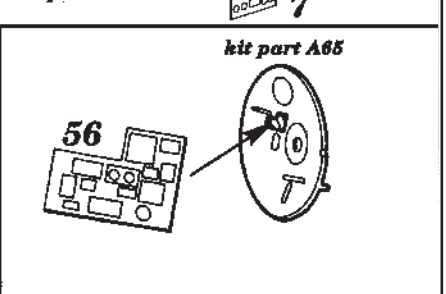

B-29A SUPERFORTRESS

1/72 scale detail set for ACADEMY kit

72 204

- OPPOSITE SIDE
- REMOVE
- REPLACE

GUNS

ANTENNAS

ONLY FOR OPENED FLAPS

ENGINES