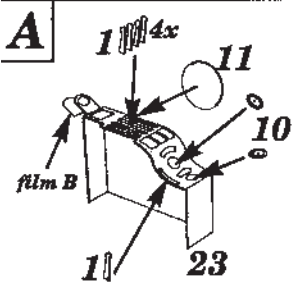

B-29A SUPERFORTRESS

1/72 scale detail set for ACADEMY kit

72 204

- OPPOSITE SIDE
- REMOVE
- REPLACE

GUNS

ANTENNAS

ONLY FOR OPENED FLAPS

ENGINES