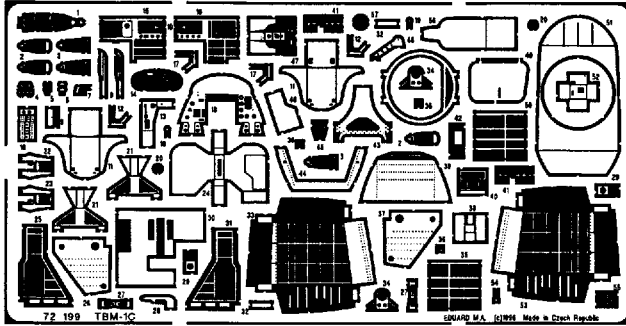

TBM/TBF-1C

1/72 scale detail set for Hasegawa kit

-  OPPOSITE SIDE
-  REMOVE
-  BEND
-  REPLACE
-  GRIND

A PILOT'S SEAT

B PILOT'S COCKPIT

C BOMBARDIER'S COCKPIT

D BALL TURRET

E UNDERCARRIAGE

F EXTERNAL PARTS

G BOMB BAY

x

1st step

y

z

2nd step

3rd step

Identically on rear bulkhead