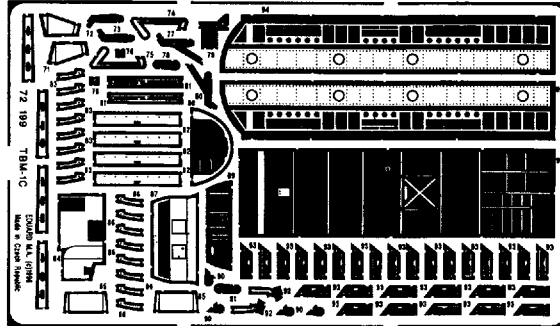

TBM/TBF-1C

1/72 scale detail set for Hasegawa kit

-  OPPOSITE SIDE
-  REMOVE
-  BEND
-  REPLACE
-  GRIND

A PILOT'S SEAT

B PILOT'S COCKPIT

C BOMBARDIER'S COCKPIT

D BALL TURRET

E UNDERCARRIAGE

F EXTERNAL PARTS

G BOMB BAY

x

1st step

y

z

2nd step

3rd step

Identically on rear bulkhead