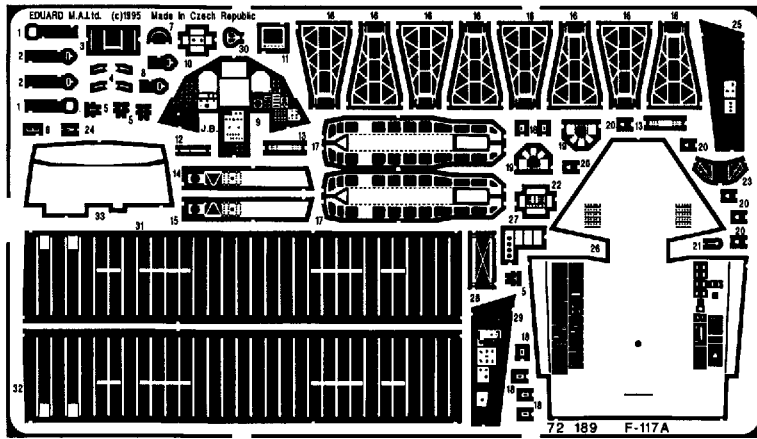

F-117A

1/72 scale detail set for Academy kit

-  OPPOSITE SIDE
-  REMOVE
-  BEND
-  REPLACE
-  GRIND

A EJECTION SEAT

B COCKPIT

C NOSE UNDERCARRIAGE

D BOMB BAY

kit part B8