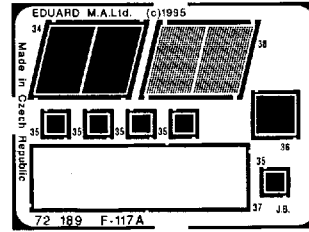

F-117A

1/72 scale detail set for Academy kit

-  OPPOSITE SIDE
-  REMOVE
-  BEND
-  REPLACE
-  GRIND

A EJECTION SEAT

B COCKPIT

C NOSE UNDERCARRIAGE

D BOMB BAY

kit part B8