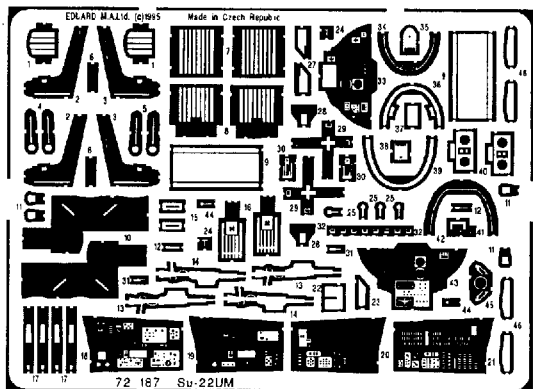

Su-22UM

1/72 scale detail set for Bilek/Italeri kit

-  OPPOSITE SIDE
-  REMOVE
-  BEND
-  REPLACE
-  GRIND

A EJECTION SEAT

B COCKPIT

C INSTRUMENT PANELS

D CANOPY