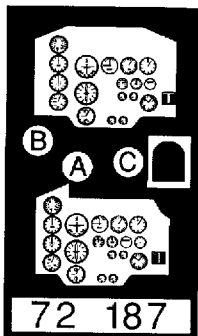

Su-22UM

1/72 scale detail set for Bilek/Italeri kit

-  OPPOSITE SIDE
-  REMOVE
-  BEND
-  REPLACE
-  GRIND

A EJECTION SEAT

B COCKPIT

C INSTRUMENT PANELS

D CANOPY