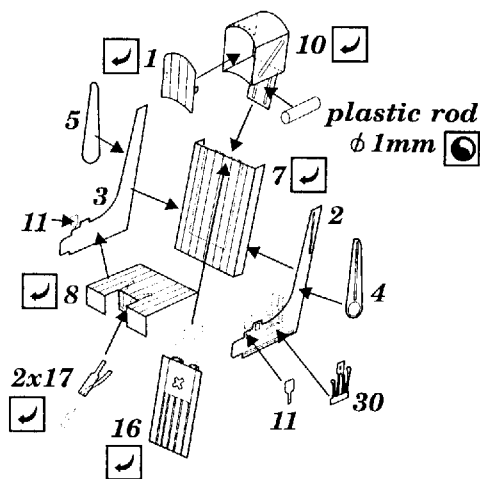

Su-22UM

1/72 scale detail set for Bilek/Italeri kit

-  OPPOSITE SIDE
-  REMOVE
-  BEND
-  REPLACE
-  GRIND

A EJECTION SEAT

B COCKPIT

C INSTRUMENT PANELS

D CANOPY