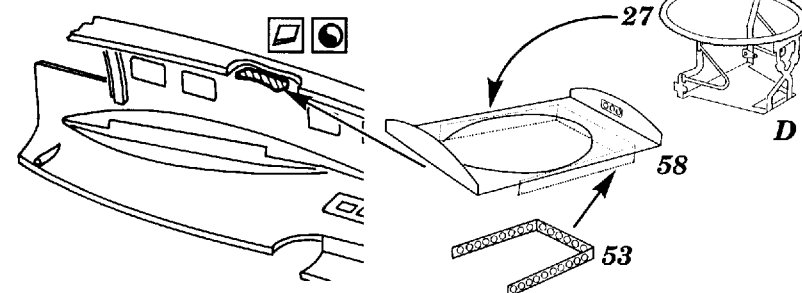

He-111 H6

72 169

1/72 scale detail set for ITALERI kit

- OPPOSITE SIDE
- REMOVE
- BEND
- REPLACE
- GRIND

COCKPIT

FLOOR

COCKPIT RIGHT SIDE

NOSE SECTION

PILOT'S SEAT

DORSAL TURRET

MG'S ASSEMBLY

TORPEDO AND RACKS