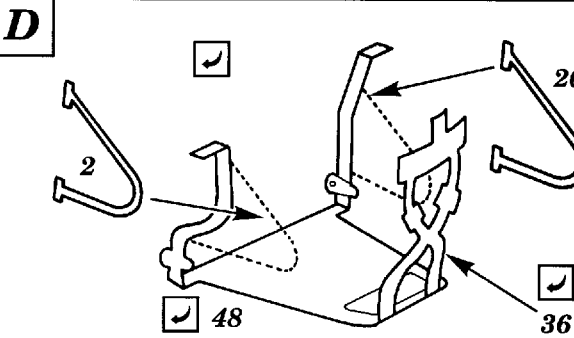

He-111 H6

72 169

1/72 scale detail set for ITALERI kit

- OPPOSITE SIDE
- REMOVE
- BEND
- REPLACE
- GRIND

COCKPIT

FLOOR

COCKPIT RIGHT SIDE

NOSE SECTION

PILOT'S SEAT

DORSAL TURRET

MG'S ASSEMBLY

TORPEDO AND RACKS