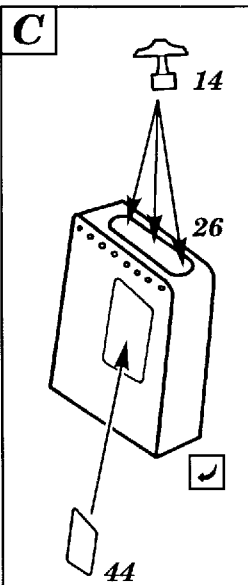

He-111 H6

72 169

1/72 scale detail set for ITALERI kit

- OPPOSITE SIDE
- REMOVE
- BEND
- REPLACE
- GRIND

COCKPIT

FLOOR

COCKPIT RIGHT SIDE

NOSE SECTION

PILOT'S SEAT

DORSAL TURRET

MG'S ASSEMBLY

TORPEDO AND RACKS