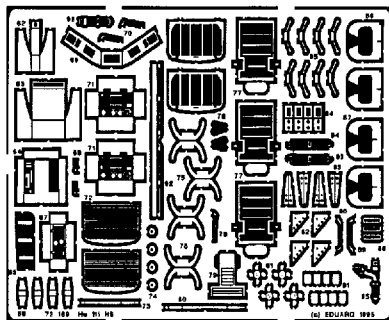

He-111 H6

72 169

1/72 scale detail set for ITALERI kit

- OPPOSITE SIDE
- REMOVE
- BEND
- REPLACE
- GRIND

COCKPIT

FLOOR

COCKPIT RIGHT SIDE

NOSE SECTION

PILOT'S SEAT

DORSAL TURRET

MG'S ASSEMBLY

TORPEDO AND RACKS