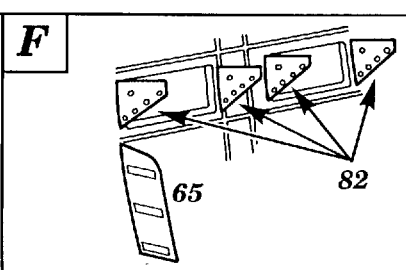

He-111 H6

72 169

1/72 scale detail set for ITALERI kit

- OPPOSITE SIDE
- REMOVE
- BEND
- REPLACE
- GRIND

COCKPIT

FLOOR

COCKPIT RIGHT SIDE

NOSE SECTION

PILOT'S SEAT

DORSAL TURRET

MG'S ASSEMBLY

TORPEDO AND RACKS