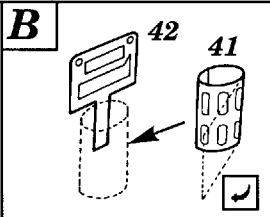

He-111 H6

72 169

1/72 scale detail set for ITALERI kit

- OPPOSITE SIDE
- REMOVE
- BEND
- REPLACE
- GRIND

COCKPIT

FLOOR

COCKPIT RIGHT SIDE

NOSE SECTION