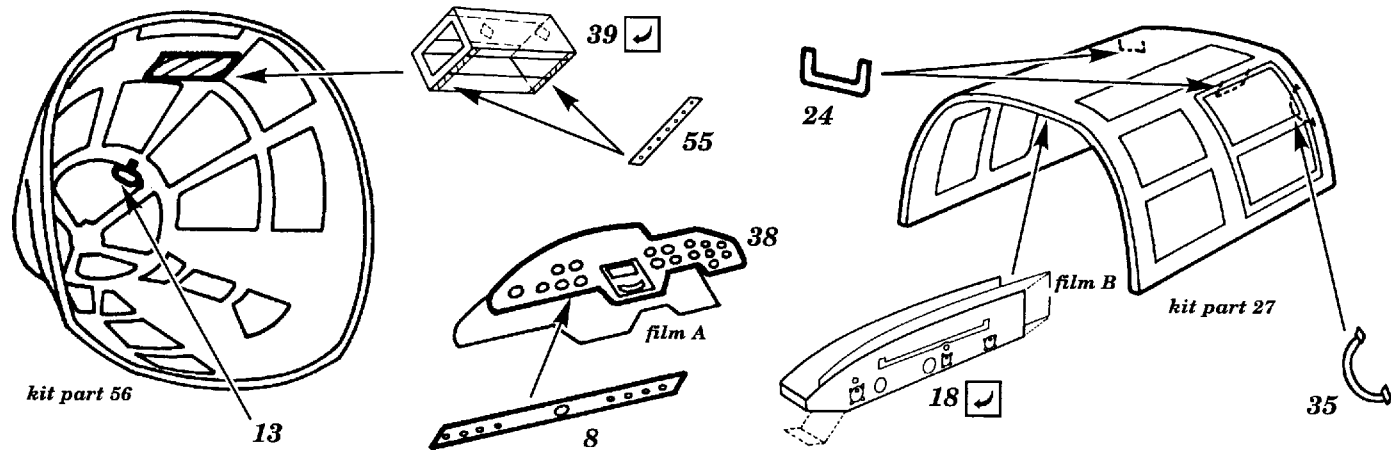

He-111 H6

72 169

1/72 scale detail set for ITALERI kit

- OPPOSITE SIDE
- REMOVE
- BEND
- REPLACE
- GRIND

COCKPIT

FLOOR

COCKPIT RIGHT SIDE

NOSE SECTION

PILOT'S SEAT

DORSAL TURRET

MG'S ASSEMBLY

TORPEDO AND RACKS