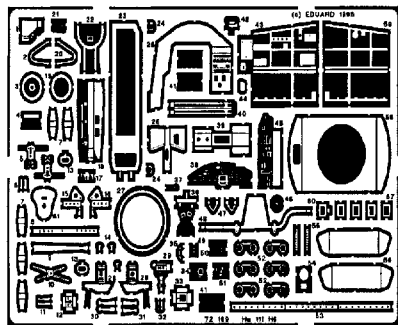

He-111 H6

72 169

1/72 scale detail set for ITALERI kit

- OPPOSITE SIDE
- REMOVE
- BEND
- REPLACE
- GRIND

COCKPIT

FLOOR

COCKPIT RIGHT SIDE

NOSE SECTION

PILOT'S SEAT

DORSAL TURRET

MG'S ASSEMBLY

TORPEDO AND RACKS