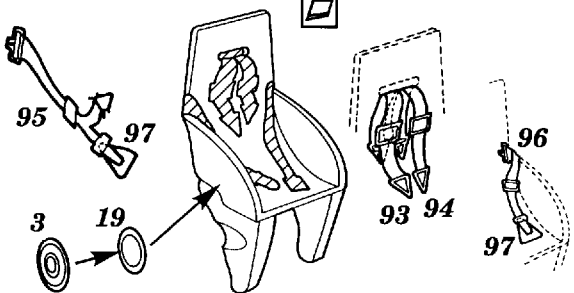

He-111 H6

72 169

1/72 scale detail set for ITALERI kit

- OPPOSITE SIDE
- REMOVE
- BEND
- REPLACE
- GRIND

COCKPIT

FLOOR

COCKPIT RIGHT SIDE

NOSE SECTION

PILOT'S SEAT

DORSAL TURRET

MG'S ASSEMBLY

TORPEDO AND RACKS