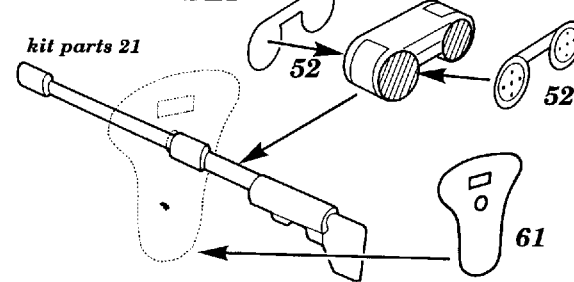

He-111 H6

72 169

1/72 scale detail set for ITALERI kit

- OPPOSITE SIDE
- REMOVE
- BEND
- REPLACE
- GRIND

COCKPIT

FLOOR

COCKPIT RIGHT SIDE

NOSE SECTION

PILOT'S SEAT

DORSAL TURRET

MG'S ASSEMBLY

TORPEDO AND RACKS