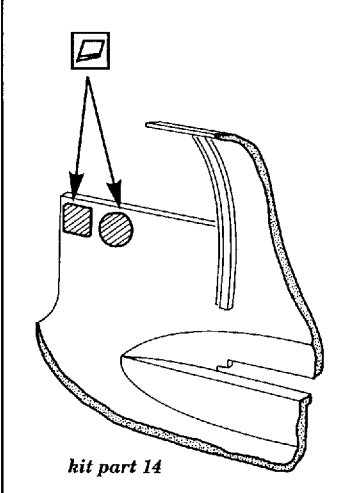

He-111 H6

72 169

1/72 scale detail set for ITALERI kit

- OPPOSITE SIDE
- REMOVE
- BEND
- REPLACE
- GRIND

COCKPIT

FLOOR

COCKPIT RIGHT SIDE

NOSE SECTION

PILOT'S SEAT

DORSAL TURRET

MG'S ASSEMBLY

TORPEDO AND RACKS