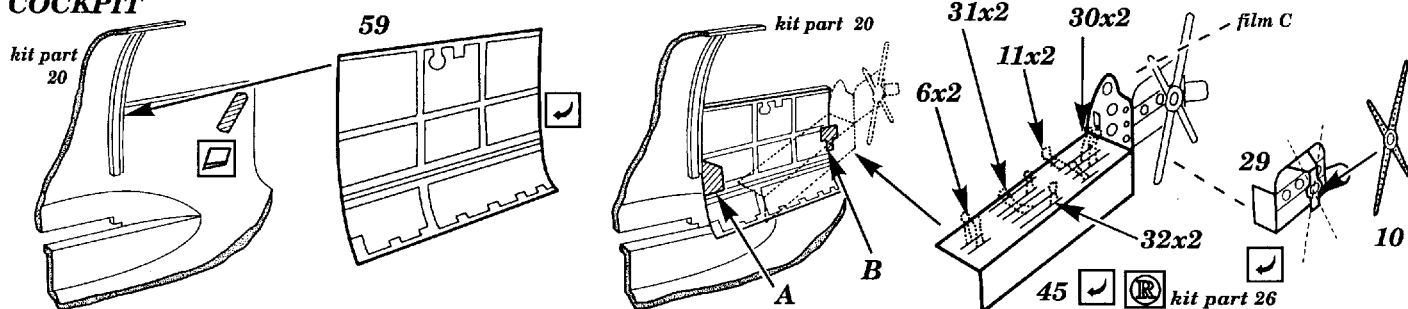

He-111 H6

72 169

1/72 scale detail set for ITALERI kit

- OPPOSITE SIDE
- REMOVE
- BEND
- REPLACE
- GRIND

COCKPIT

FLOOR

COCKPIT RIGHT SIDE

NOSE SECTION

PILOT'S SEAT

DORSAL TURRET

MG'S ASSEMBLY

TORPEDO AND RACKS