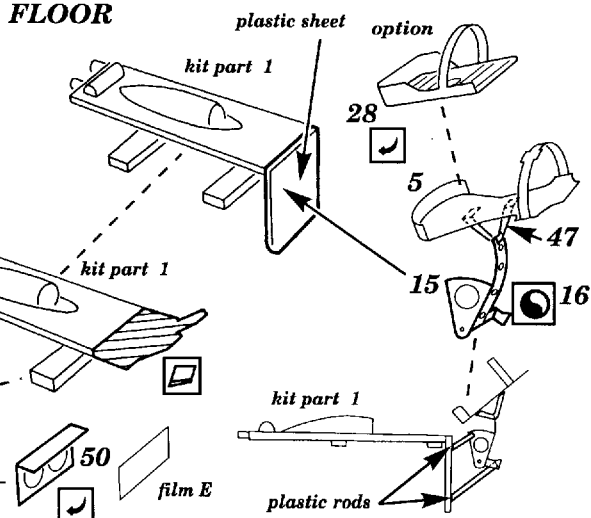

He-111 H6

72 169

1/72 scale detail set for ITALERI kit

- OPPOSITE SIDE
- REMOVE
- BEND
- REPLACE
- GRIND

COCKPIT

FLOOR

COCKPIT RIGHT SIDE

NOSE SECTION

PILOT'S SEAT

DORSAL TURRET

MG'S ASSEMBLY

TORPEDO AND RACKS