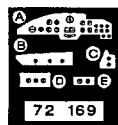

He-111 H6

72 169

1/72 scale detail set for ITALERI kit

- OPPOSITE SIDE
- REMOVE
- BEND
- REPLACE
- GRIND

COCKPIT

FLOOR

COCKPIT RIGHT SIDE

NOSE SECTION