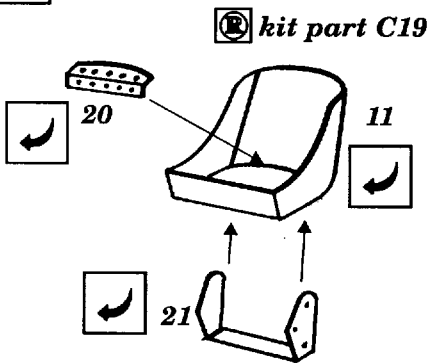

A PILOT SEAT