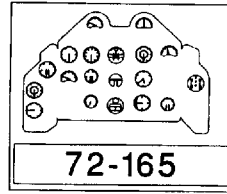

# Kawanishi N1K1 Ja Shiden ( Georg )

72 165

1/72 scale detail set for Aoshima kit

-  OPPOSITE SIDE
-  REMOVE
-  BEND
-  REPLACE
-  GRIND