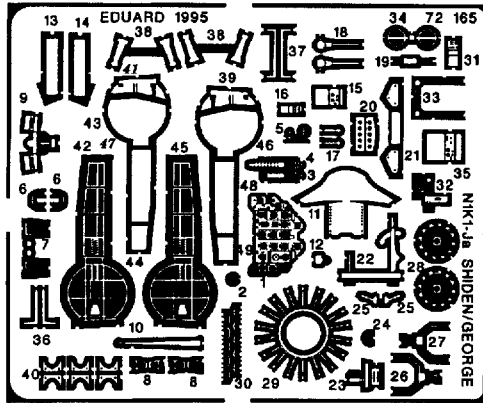

# Kawanishi N1K1 Ja Shiden ( Georg )

72 165

1/72 scale detail set for Aoshima kit

-  OPPOSITE SIDE
-  REMOVE
-  BEND
-  REPLACE
-  GRIND

## A PILOT SEAT

## PILOT SEAT