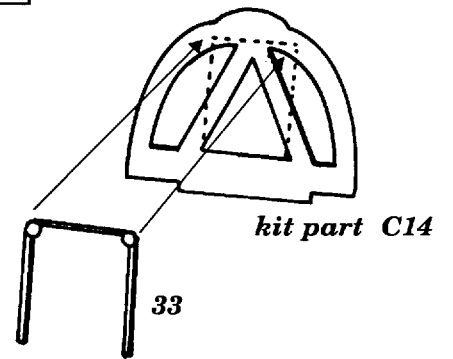

B PILOT SEAT FRAME