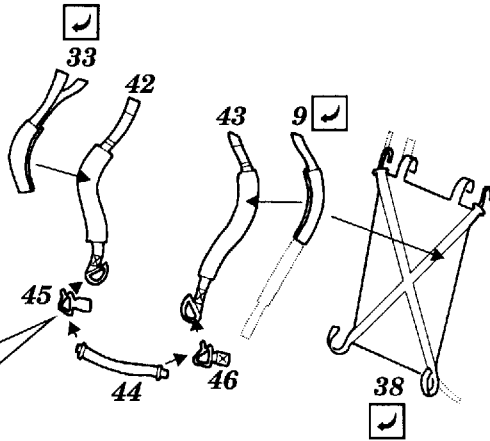

Su-22M-4 -interior

72 157

1/72 scale detail set for Italeri-Bilek kit

-  OPPOSITE SIDE
-  REMOVE
-  BEND
-  REPLACE

A EJECTION SEAT

1st step

2nd step

2nd step

3rd step

B INSTRUMENT PANEL

C COCKPIT

D HUD

E CANOPY & WINDSHIELD