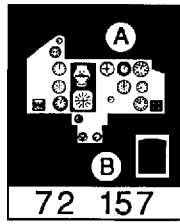

Su-22M-4 -interior

72 157

1/72 scale detail set for Italeri-Bilek kit

-  OPPOSITE SIDE
-  REMOVE
-  BEND
-  REPLACE

A EJECTION SEAT

1st step

2nd step

2nd step