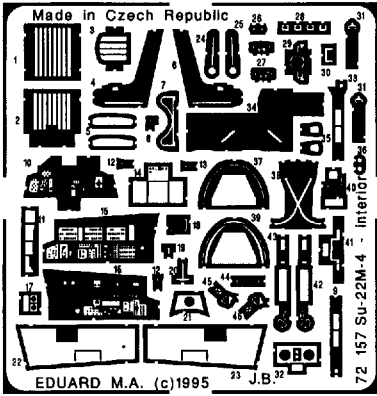

Su-22M-4 -interior

72 157

1/72 scale detail set for Italeri-Bilek kit

-  OPPOSITE SIDE
-  REMOVE
-  BEND
-  REPLACE

A EJECTION SEAT

1st step

2nd step

2nd step