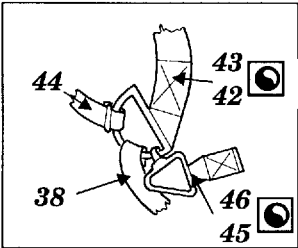

Su-22M-4 -interior

72 157

1/72 scale detail set for Italeri-Bilek kit

-  OPPOSITE SIDE
-  REMOVE
-  BEND
-  REPLACE

A EJECTION SEAT

1st step

2nd step

2nd step