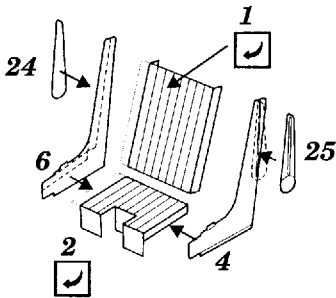

Su-22M-4 -interior

72 157

1/72 scale detail set for Italeri-Bilek kit

-  OPPOSITE SIDE
-  REMOVE
-  BEND
-  REPLACE

A EJECTION SEAT

1st step

2nd step

2nd step

3rd step

B INSTRUMENT PANEL

C COCKPIT

D HUD

E CANOPY & WINDSHIELD